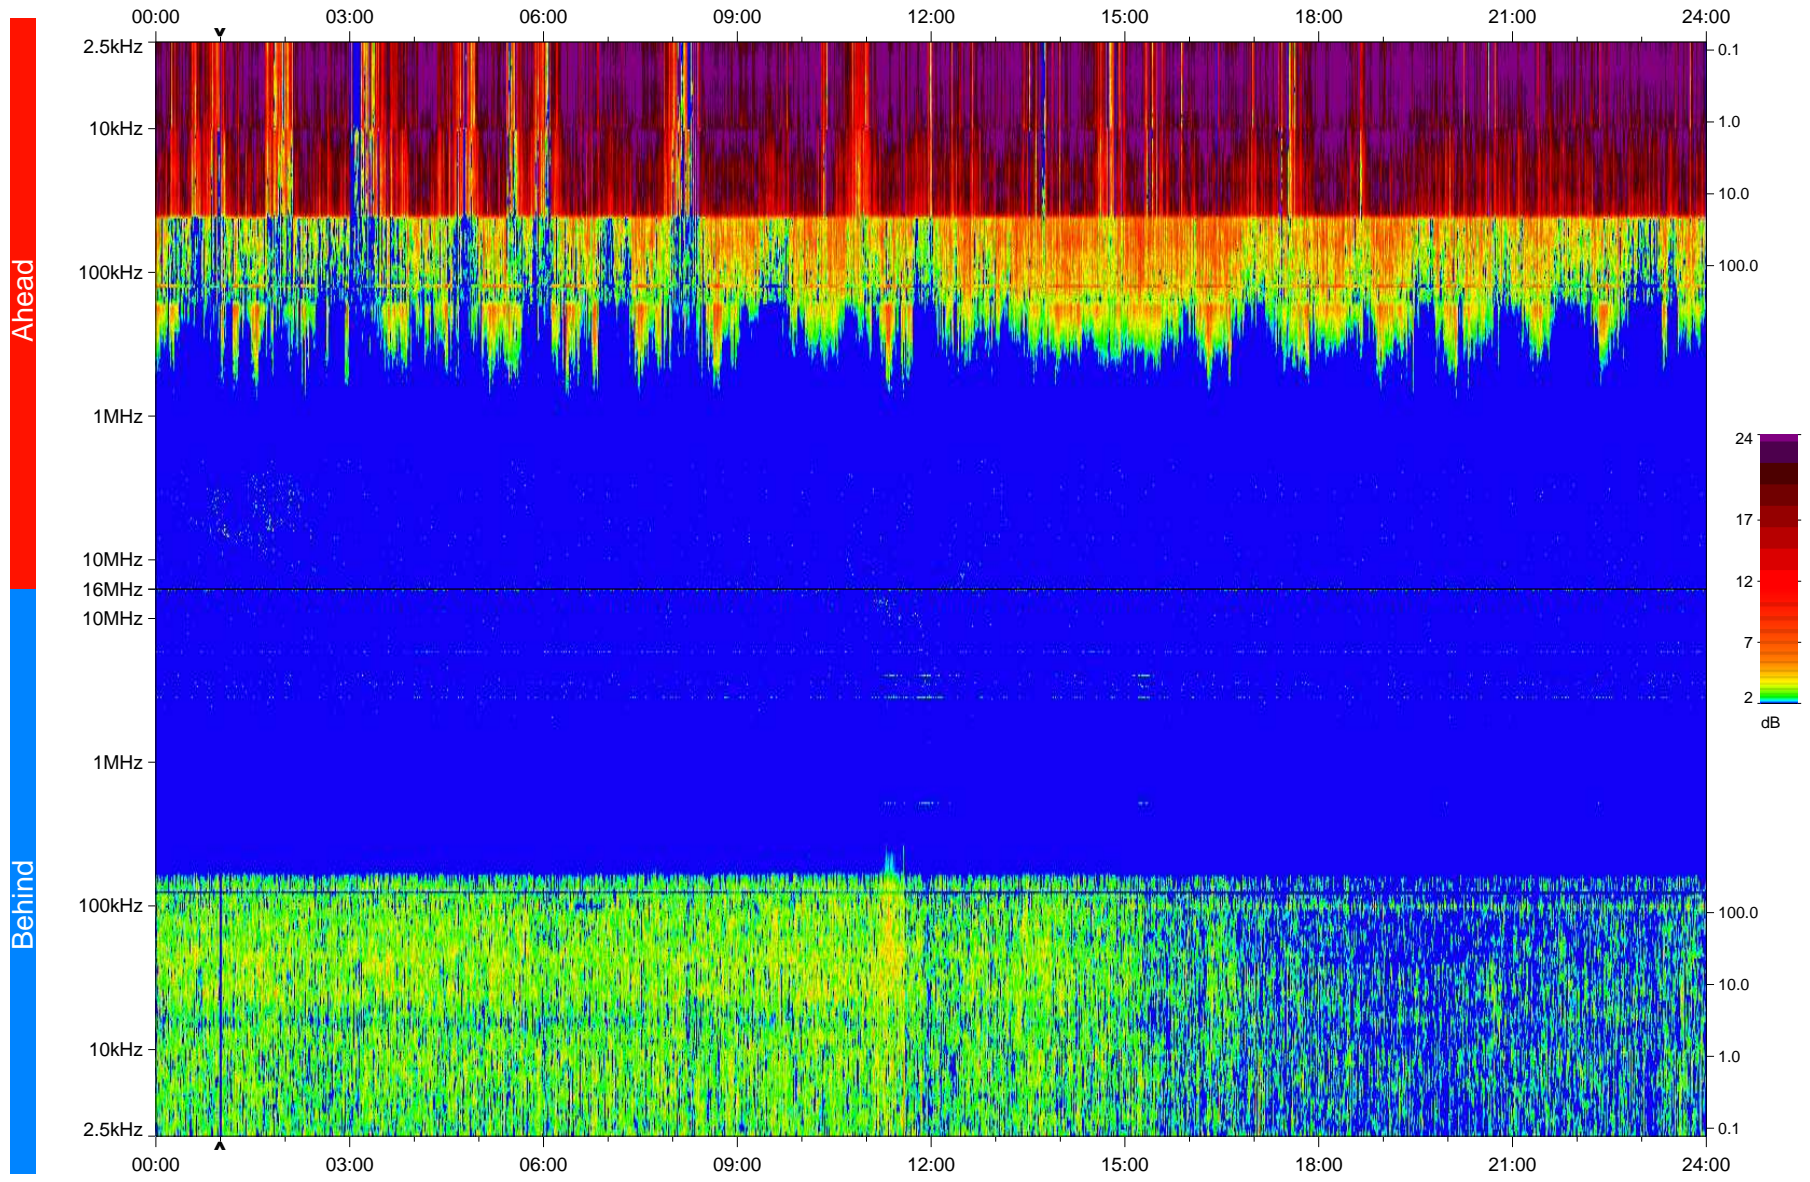

STEREO/WAVES Daily Summary - 08-Jan-2009 (DOY 008)

Ahead source file: swaves_ahead_2009_008_1_04.fin
Ahead PSE Angle: 42.7°

Behind PSE Angle: -46.3°
Behind source file: swaves_behind_2009_008_1_04.fin

Time (UTC)

file: stereo_swaves_daily-summary_color_20090108_v04
made by: space.umn.edu on macOS with IDL 8.8.2 on 2022-10-17 01:13:29, with TLib V945 / dynspec V311