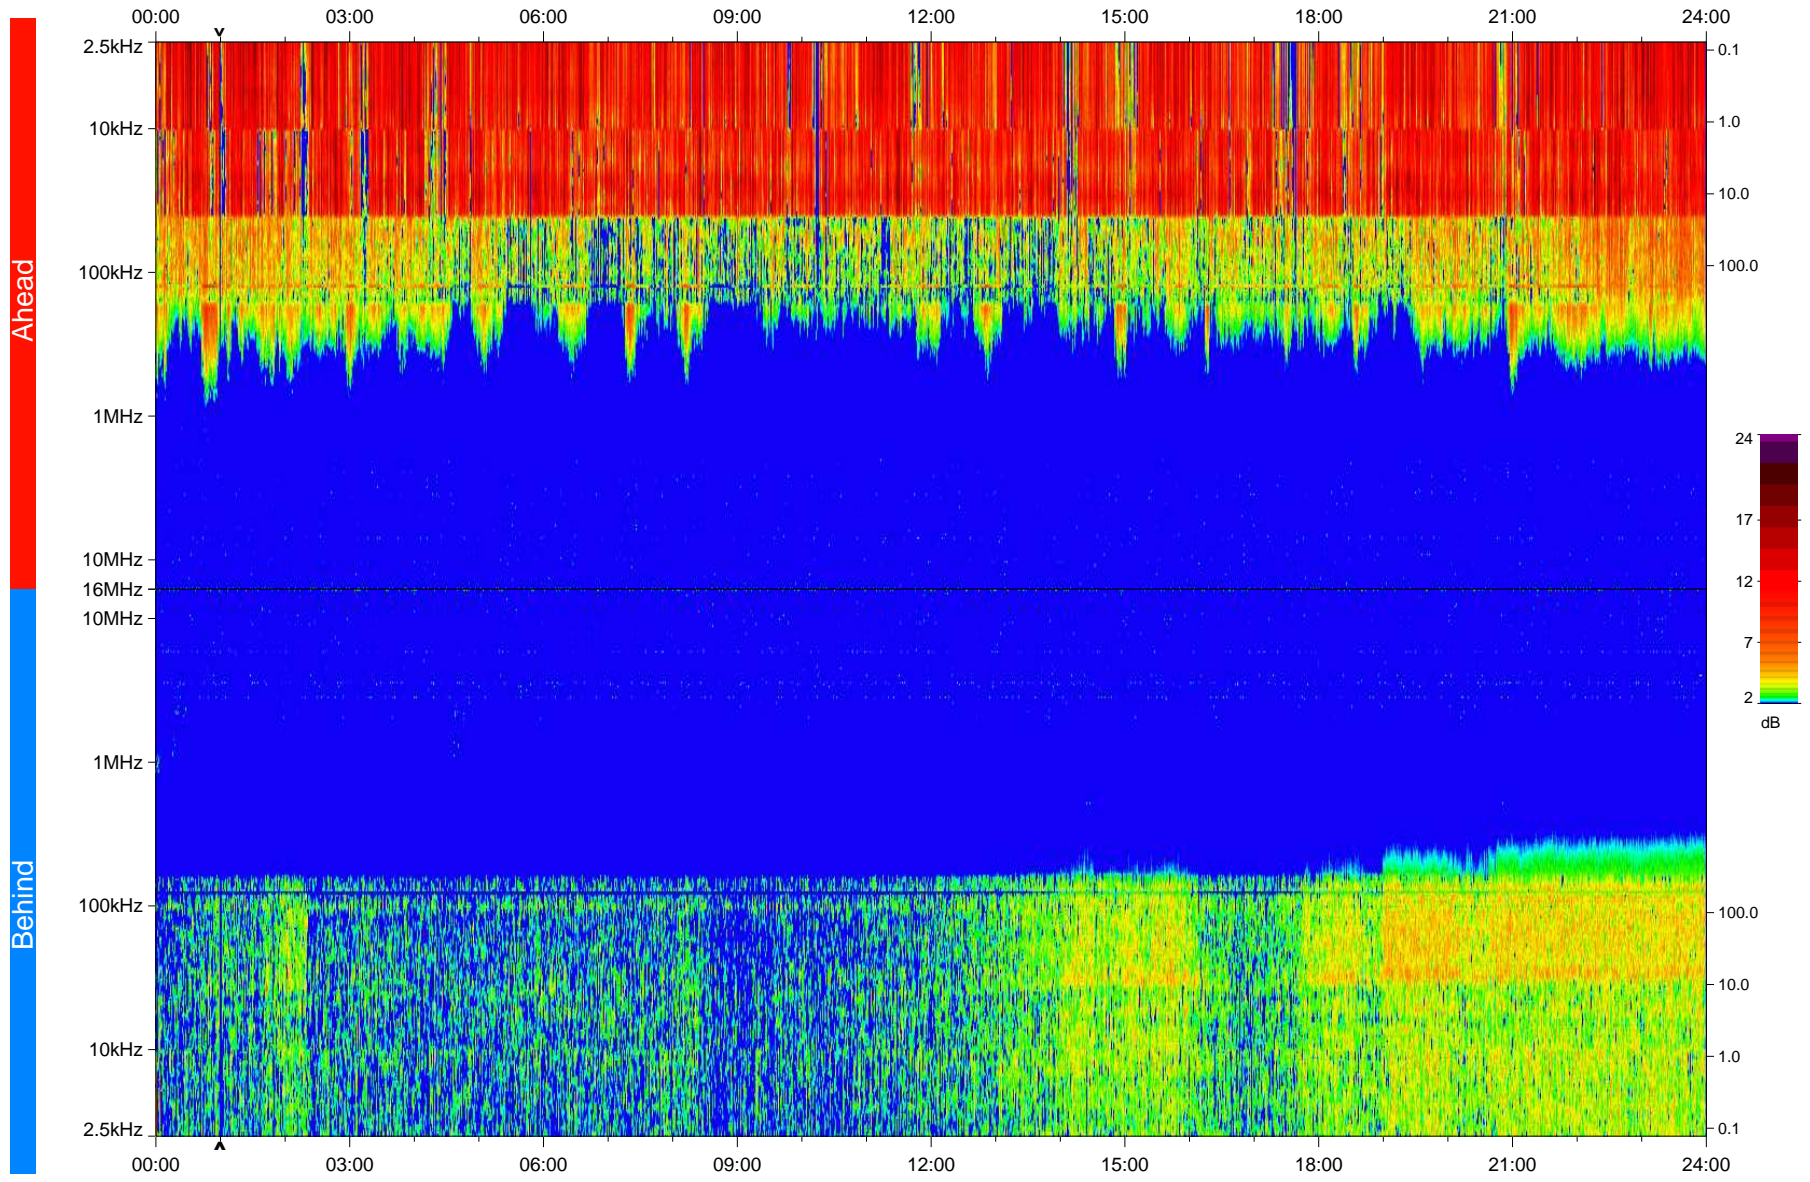

# STEREO/WAVES Daily Summary - 04-Jan-2009 (DOY 004)

Ahead source file: swaves\_ahead\_2009\_004\_1\_04.fin  
Ahead PSE Angle: 42.6°

Behind PSE Angle: -46.1°  
Behind source file: swaves\_behind\_2009\_004\_1\_04.fin

Time (UTC)

file: stereo\_swaves\_daily-summary\_color\_20090104\_v04  
made by: space.umn.edu on macOS with IDL 8.8.2 on 2022-10-17 01:02:02, with TMLib V945 / dynspec V311