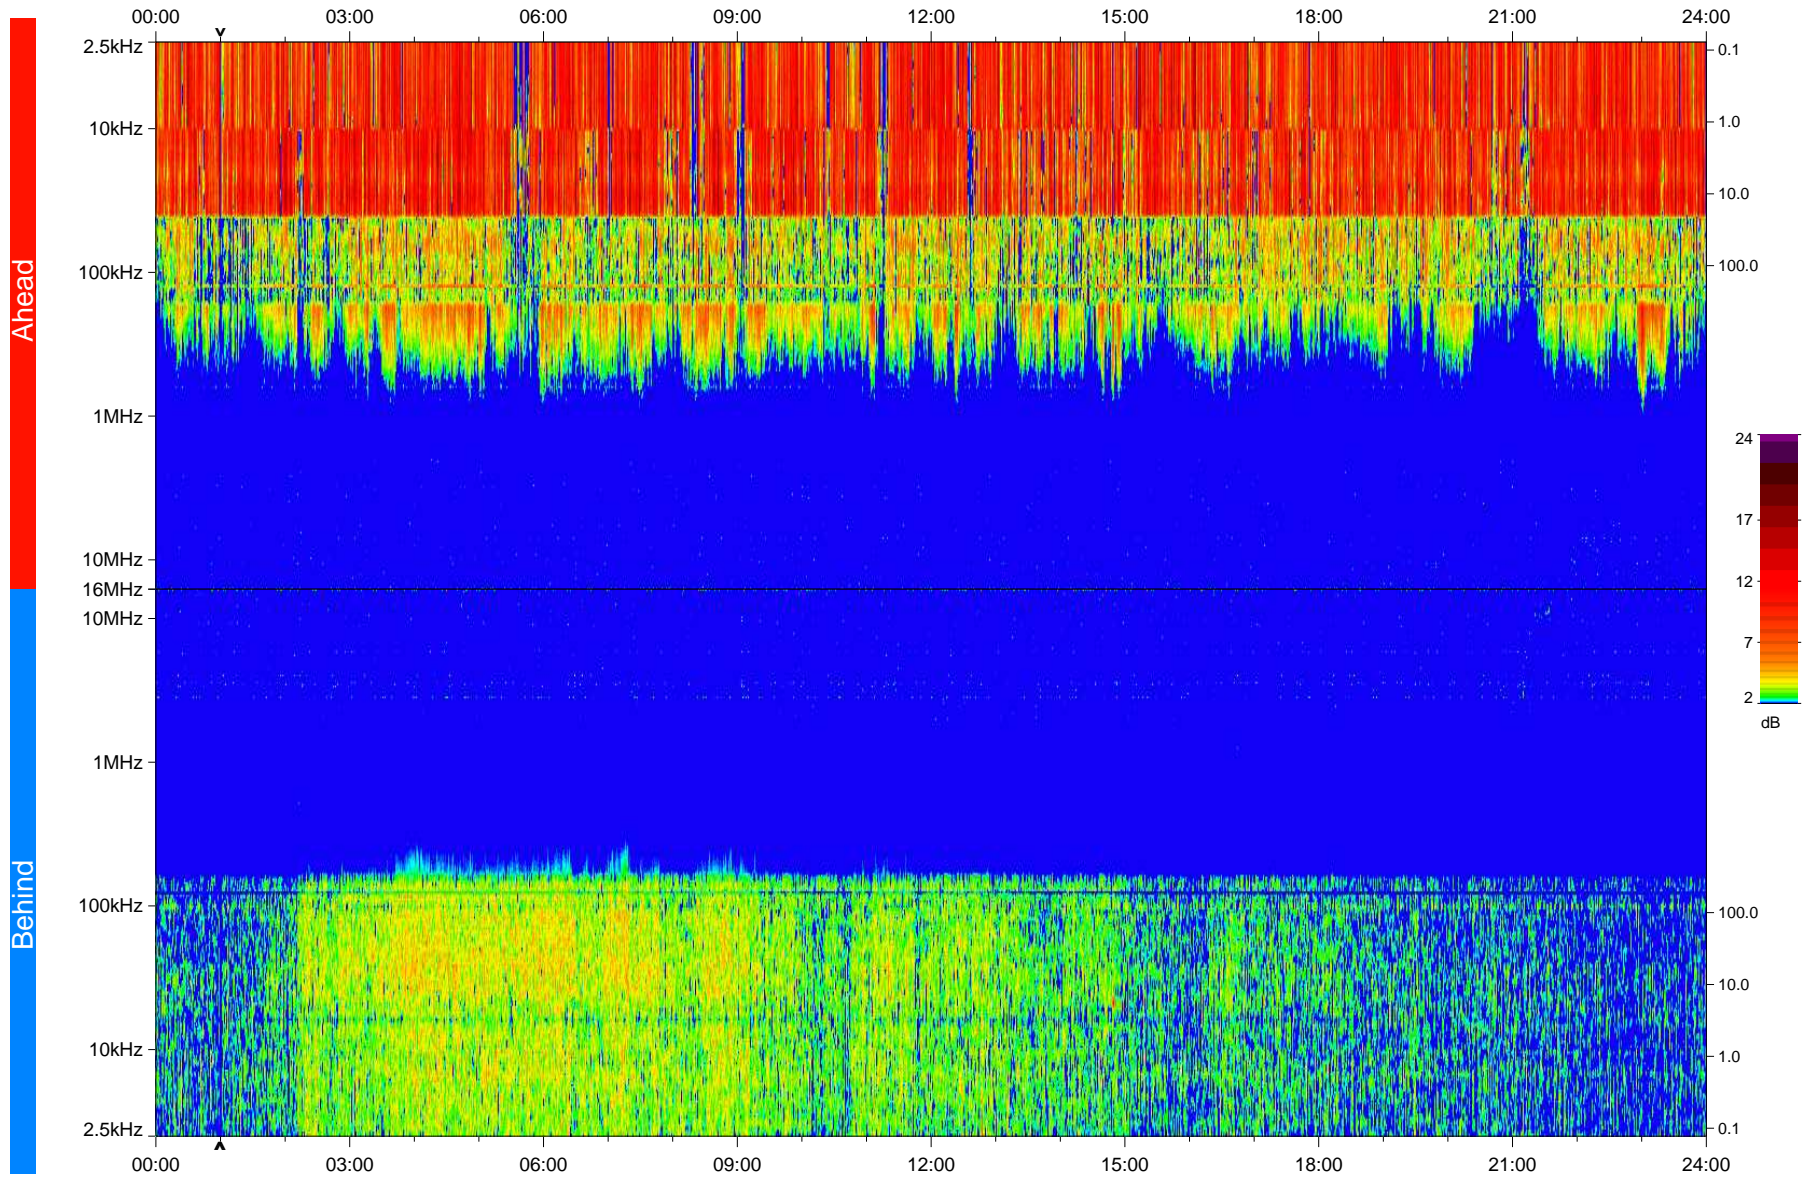

# STEREO/WAVES Daily Summary - 29-Dec-2008 (DOY 364)

Ahead source file: swaves\_ahead\_2008\_364\_1\_04.fin  
Ahead PSE Angle: 42.6°

Behind PSE Angle: -45.7°  
Behind source file: swaves\_behind\_2008\_364\_1\_04.fin

Time (UTC)

file: stereo\_swaves\_daily-summary\_color\_20081229\_v04  
made by: space.umn.edu on macOS with IDL 8.8.2 on 2022-10-18 18:33:23, with TLib V945 / dynspec V311