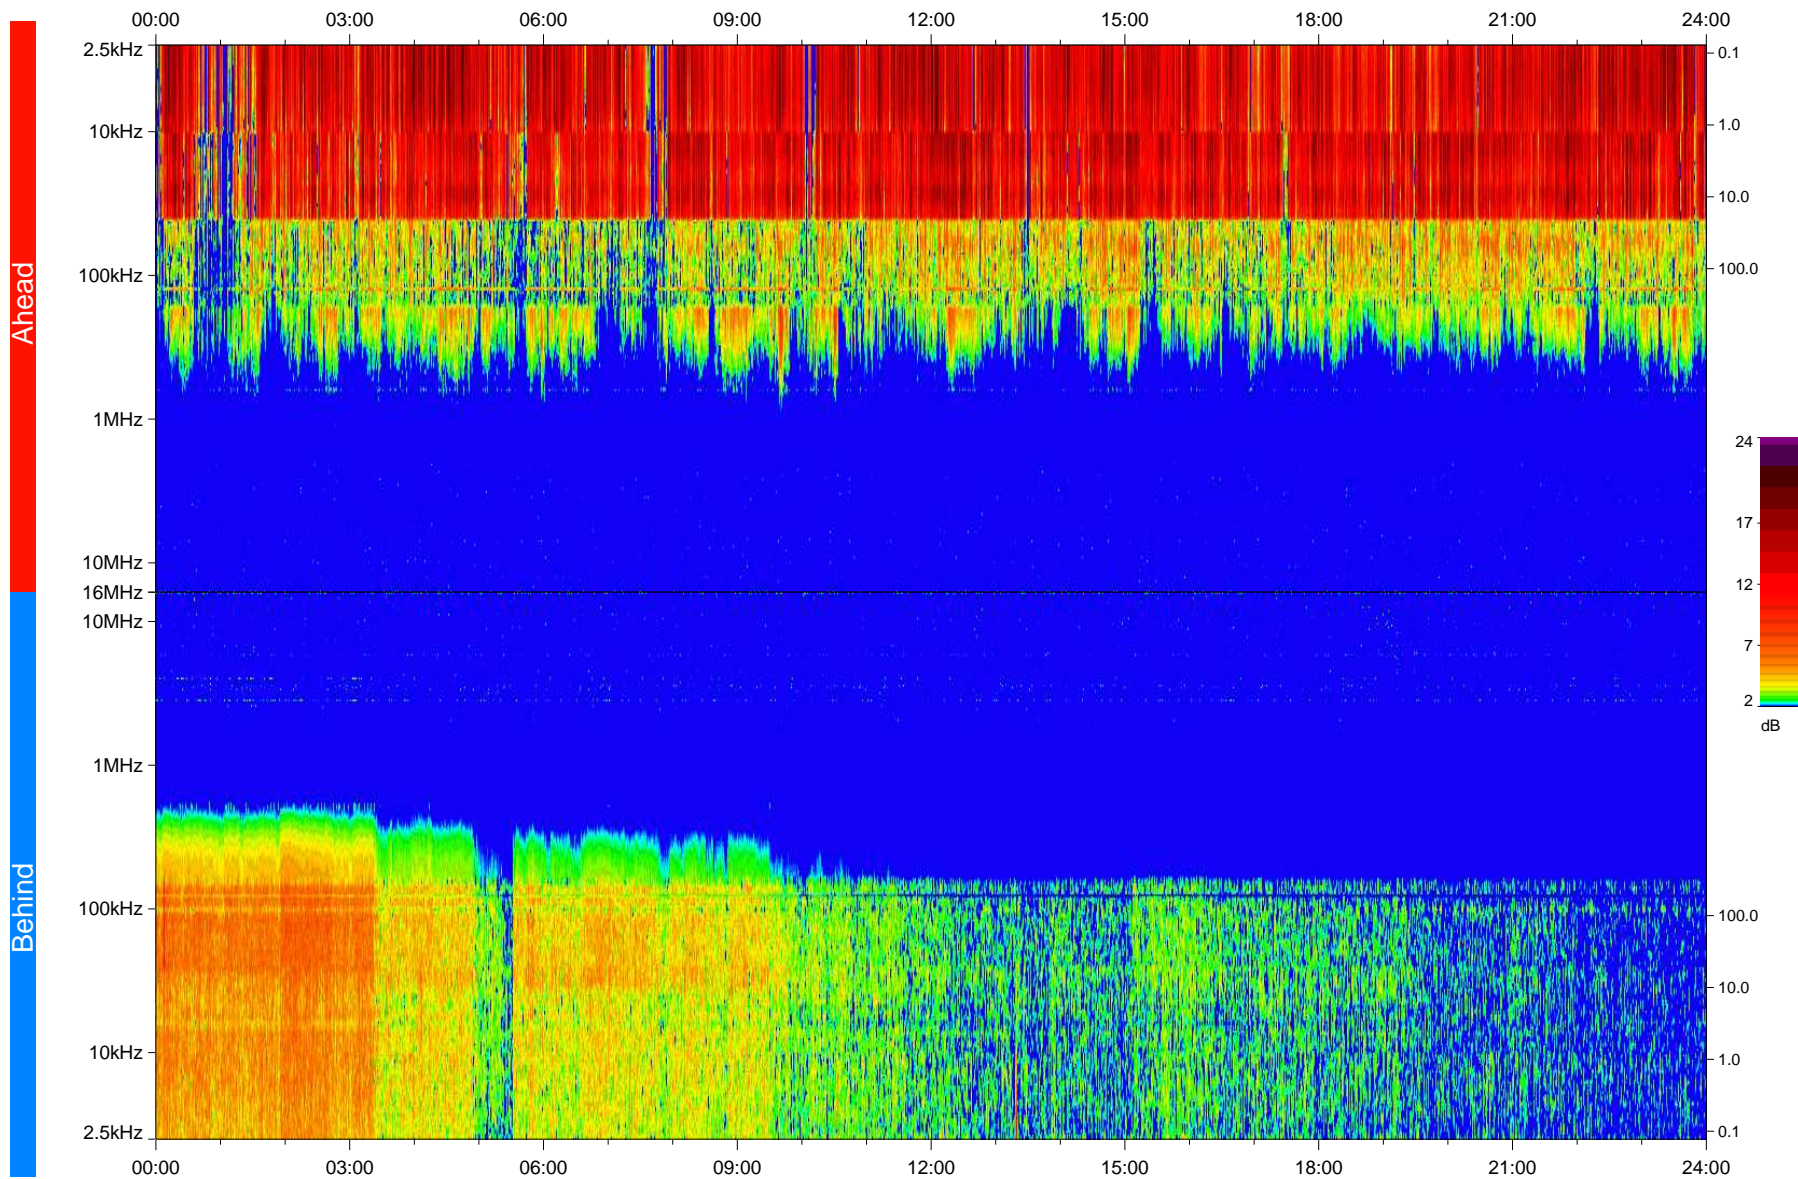

# STEREO/WAVES Daily Summary - 28-Dec-2008 (DOY 363)

Ahead source file: swaves\_ahead\_2008\_363\_1\_04.fin  
Ahead PSE Angle: 42.5°

Behind PSE Angle: -45.6°  
Behind source file: swaves\_behind\_2008\_363\_1\_04.fin

Time (UTC)

file: stereo\_swaves\_daily-summary\_color\_20081228\_v04  
made by: space.umn.edu on macOS with IDL 8.8.2 on 2022-10-18 18:30:30, with TLib V945 / dynspec V311