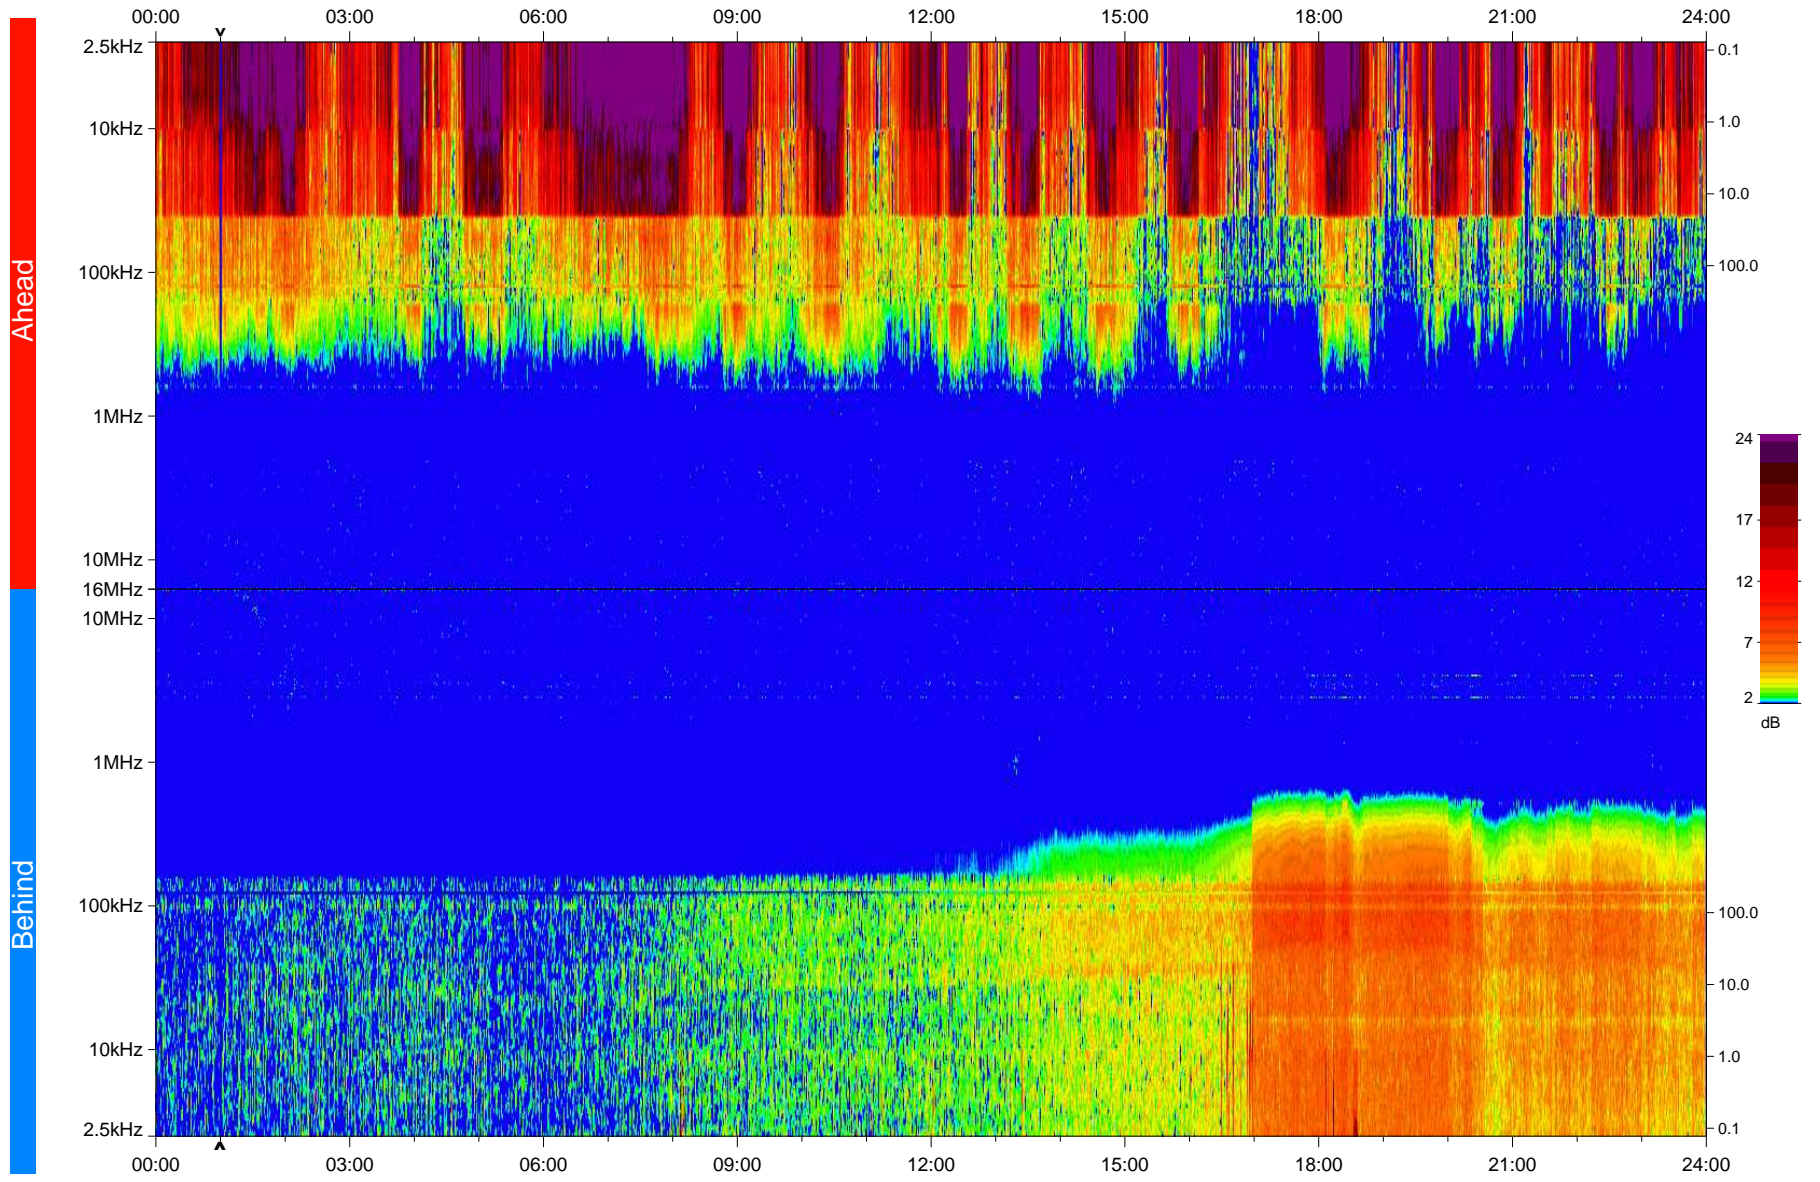

STEREO/WAVES Daily Summary - 27-Dec-2008 (DOY 362)

Ahead source file: swaves_ahead_2008_362_1_04.fin
Ahead PSE Angle: 42.5°

Behind PSE Angle: -45.6°
Behind source file: swaves_behind_2008_362_1_04.fin

Time (UTC)

file: stereo_swaves_daily-summary_color_20081227_v04
made by: space.umn.edu on macOS with IDL 8.8.2 on 2022-10-18 18:27:38, with TLib V945 / dynspec V311