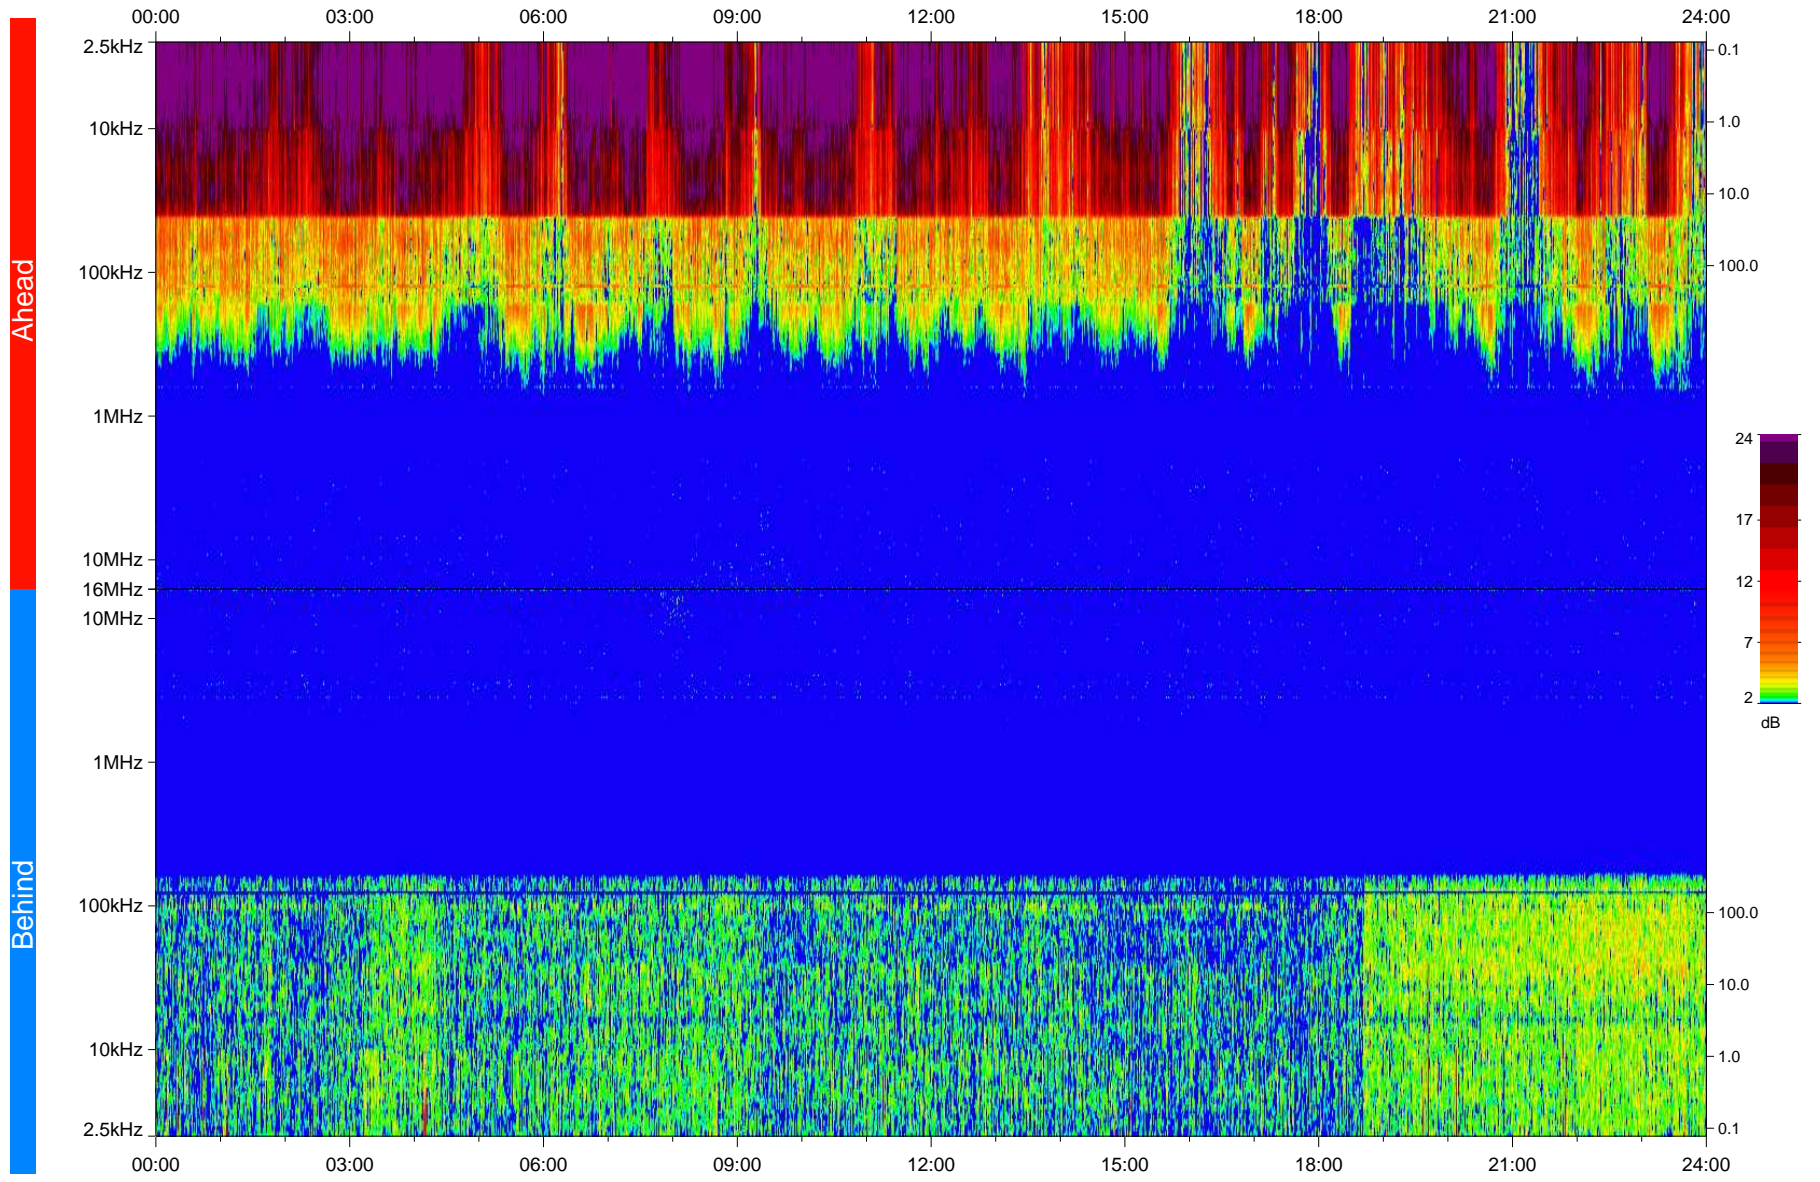

# STEREO/WAVES Daily Summary - 26-Dec-2008 (DOY 361)

Ahead source file: swaves\_ahead\_2008\_361\_1\_04.fin  
Ahead PSE Angle: 42.5°

Behind PSE Angle: -45.5°  
Behind source file: swaves\_behind\_2008\_361\_1\_04.fin

Time (UTC)

file: stereo\_swaves\_daily-summary\_color\_20081226\_v04  
made by: space.umn.edu on macOS with IDL 8.8.2 on 2022-10-18 18:24:42, with TLib V945 / dynspec V311