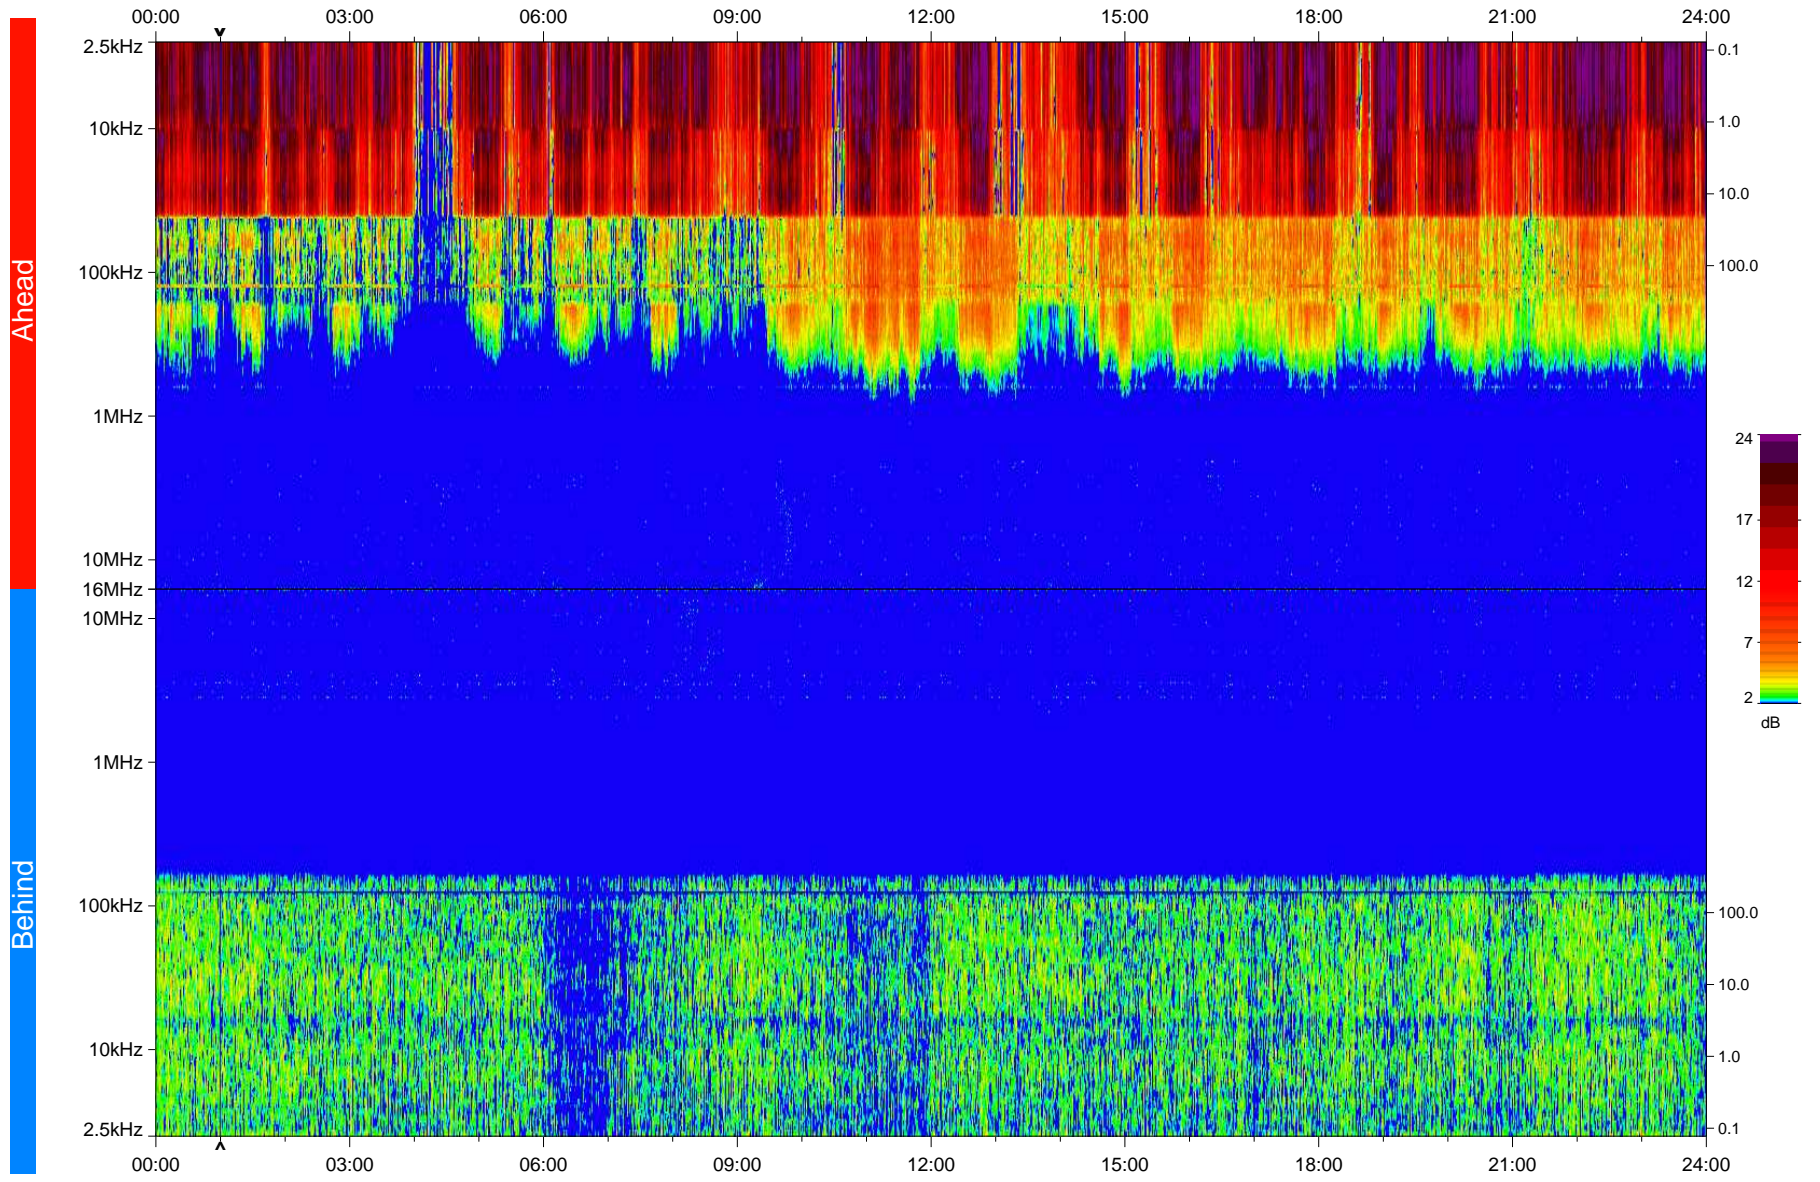

STEREO/WAVES Daily Summary - 25-Dec-2008 (DOY 360)

Ahead source file: swaves_ahead_2008_360_1_04.fin
Ahead PSE Angle: 42.4°

Behind PSE Angle: -45.5°
Behind source file: swaves_behind_2008_360_1_04.fin

Time (UTC)

file: stereo_swaves_daily-summary_color_20081225_v04
made by: space.umn.edu on macOS with IDL 8.8.2 on 2022-10-18 18:21:50, with TLib V945 / dynspec V311