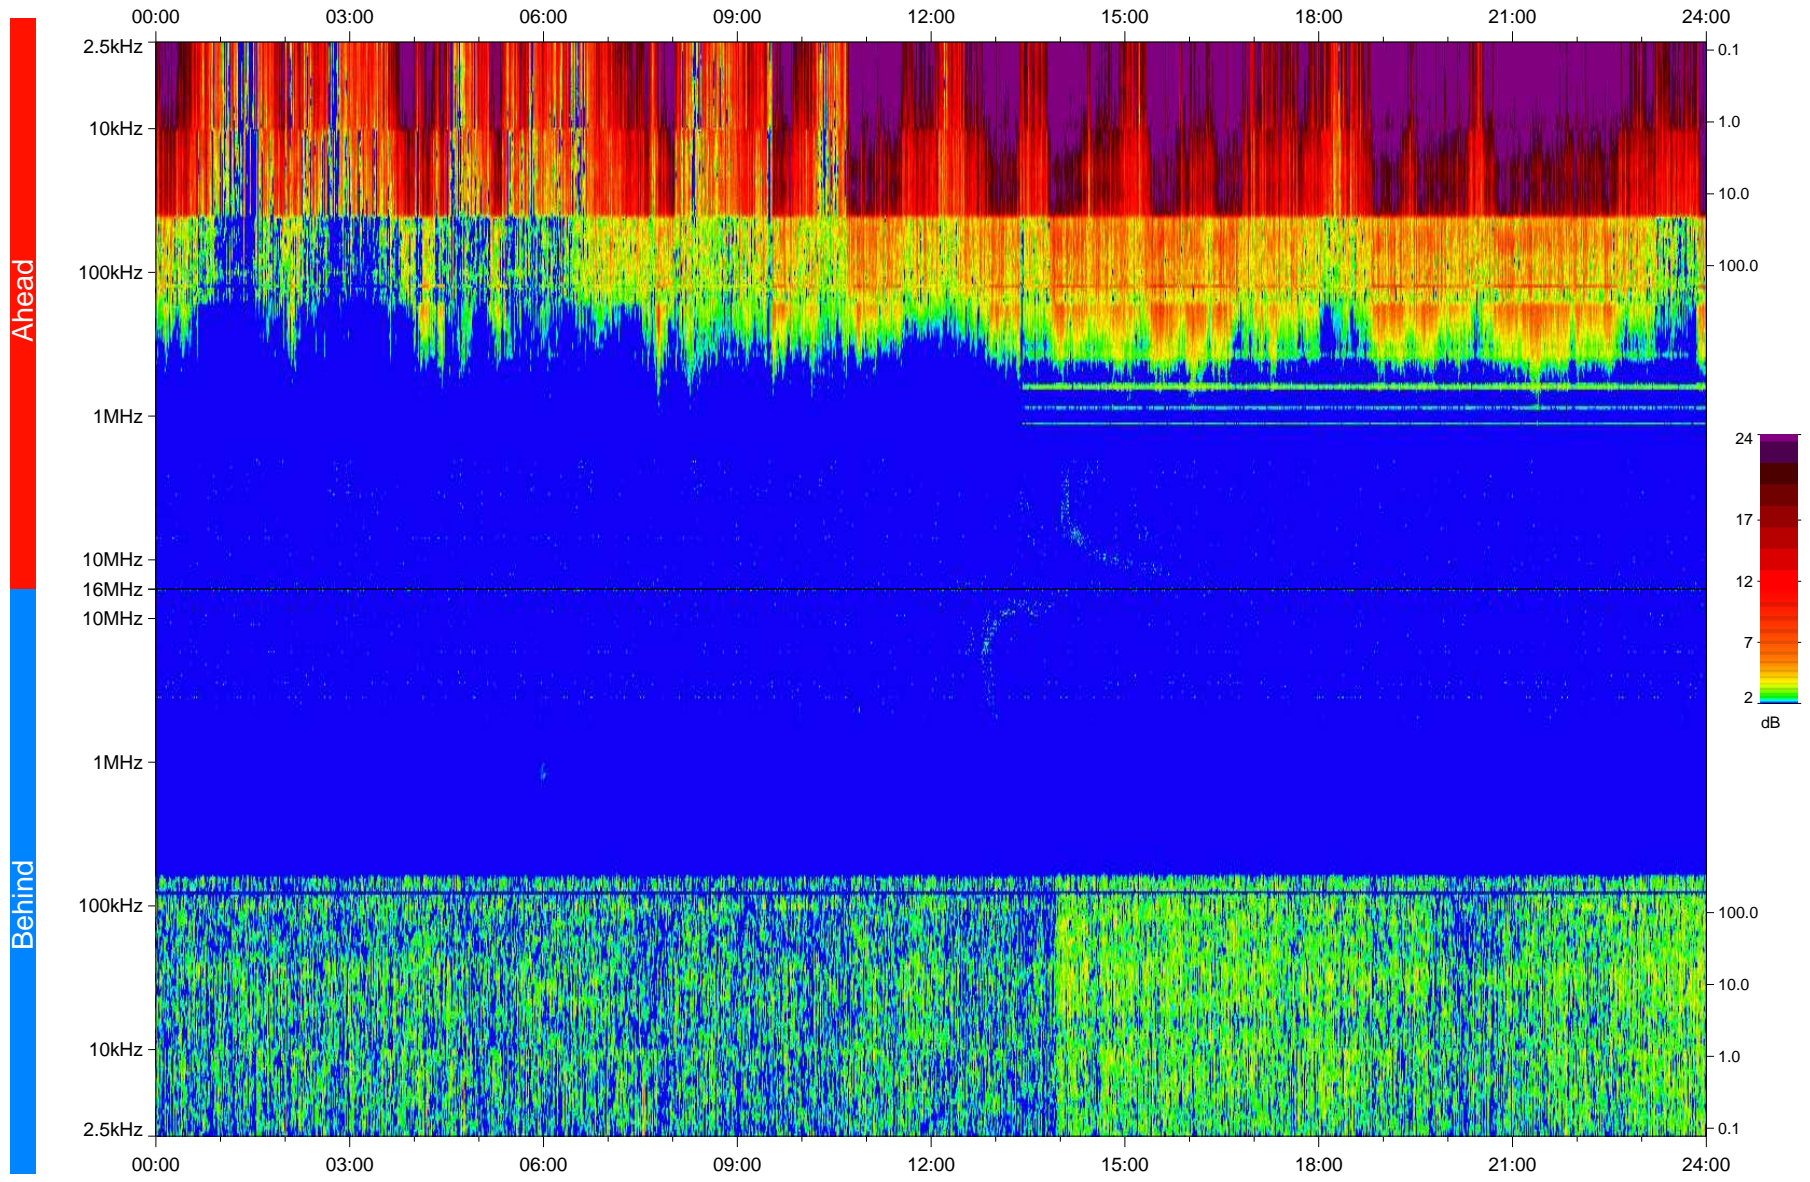

STEREO/WAVES Daily Summary - 24-Dec-2008 (DOY 359)

Ahead source file: swaves_ahead_2008_359_1_04.fin
Ahead PSE Angle: 42.5°

Behind PSE Angle: -45.3°
Behind source file: swaves_behind_2008_359_1_04.fin

Time (UTC)

file: stereo_swaves_daily-summary_color_20081224_v04
made by: space.umn.edu on macOS with IDL 8.8.2 on 2022-10-18 18:18:56, with TLib V945 / dynspec V311