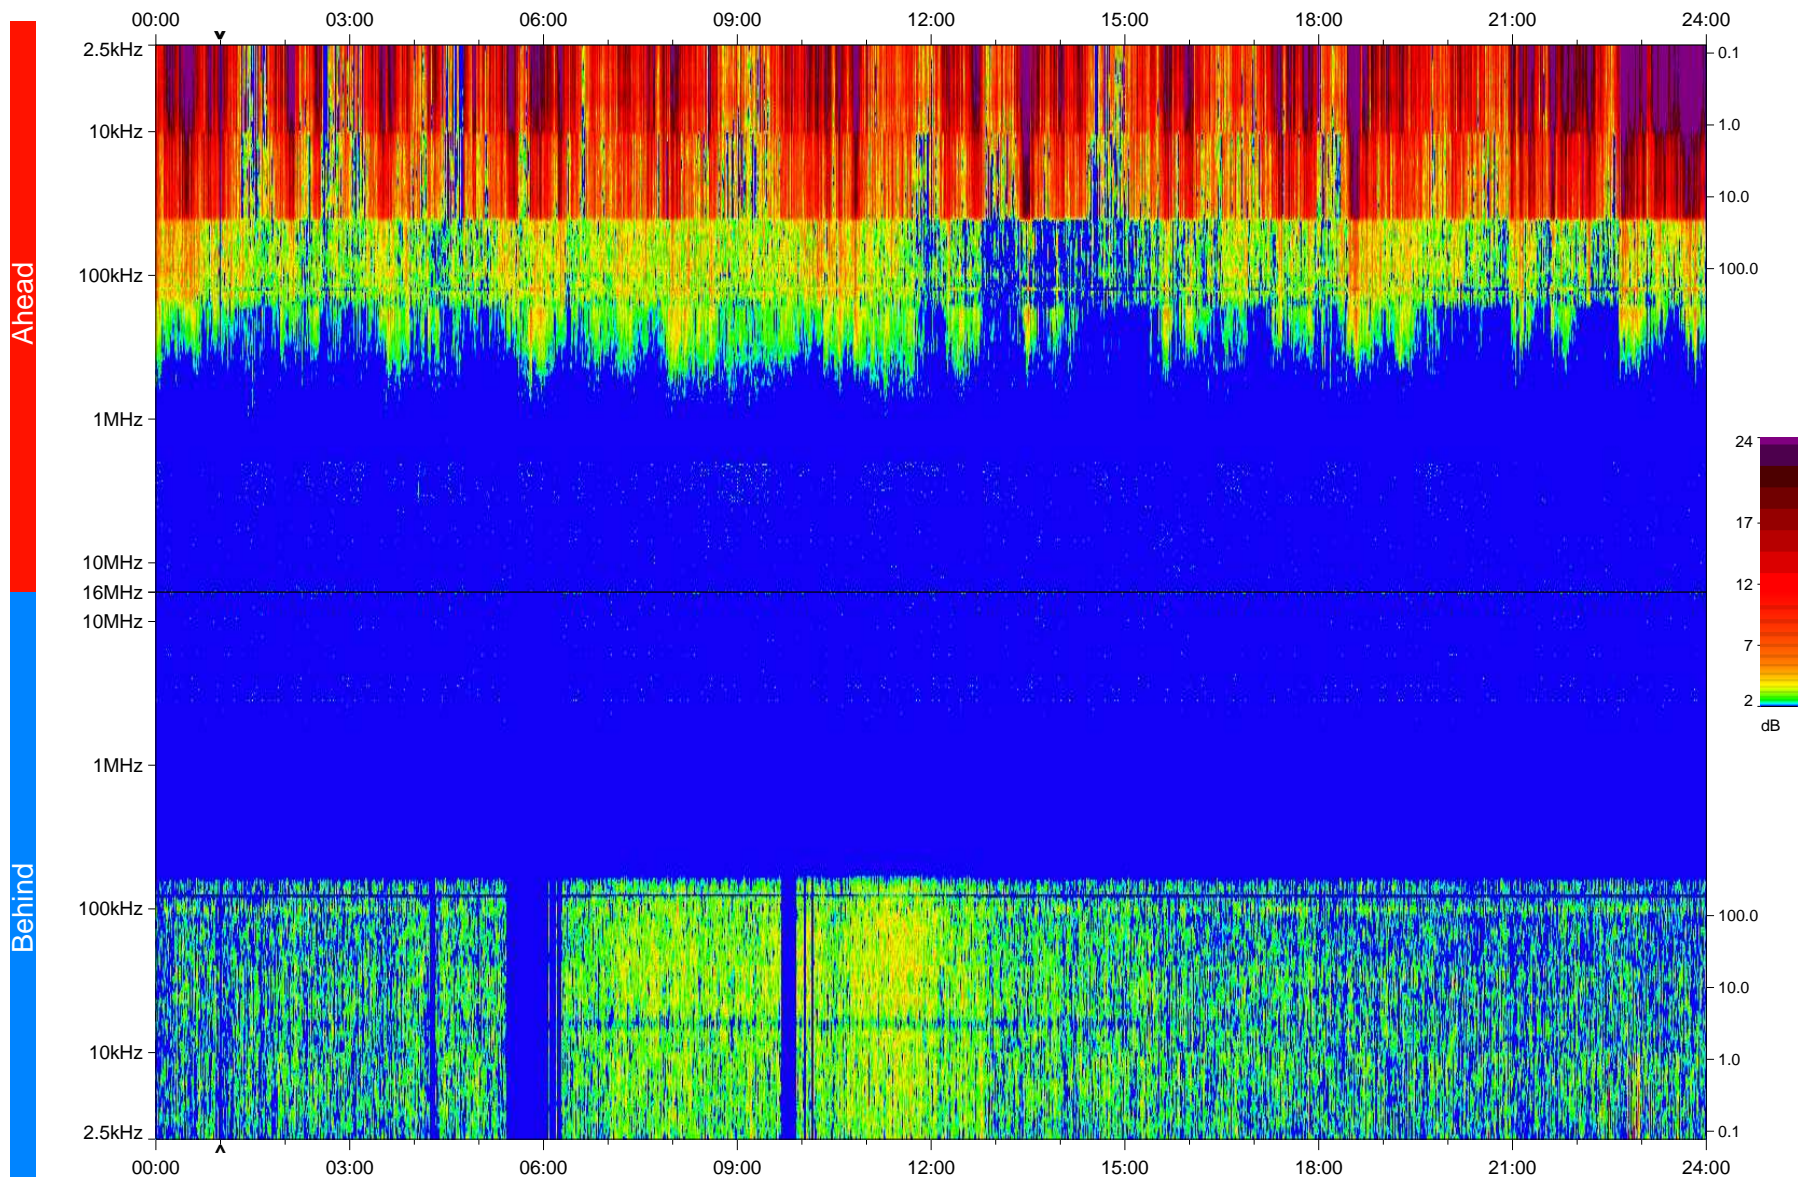

STEREO/WAVES Daily Summary - 23-Dec-2008 (DOY 358)

Ahead source file: swaves_ahead_2008_358_1_04.fin
Ahead PSE Angle: 42.5°

Behind PSE Angle: -45.3°
Behind source file: swaves_behind_2008_358_1_04.fin

Time (UTC)

file: stereo_swaves_daily-summary_color_20081223_v04
made by: space.umn.edu on macOS with IDL 8.8.2 on 2022-10-18 18:16:07, with TLib V945 / dynspec V311