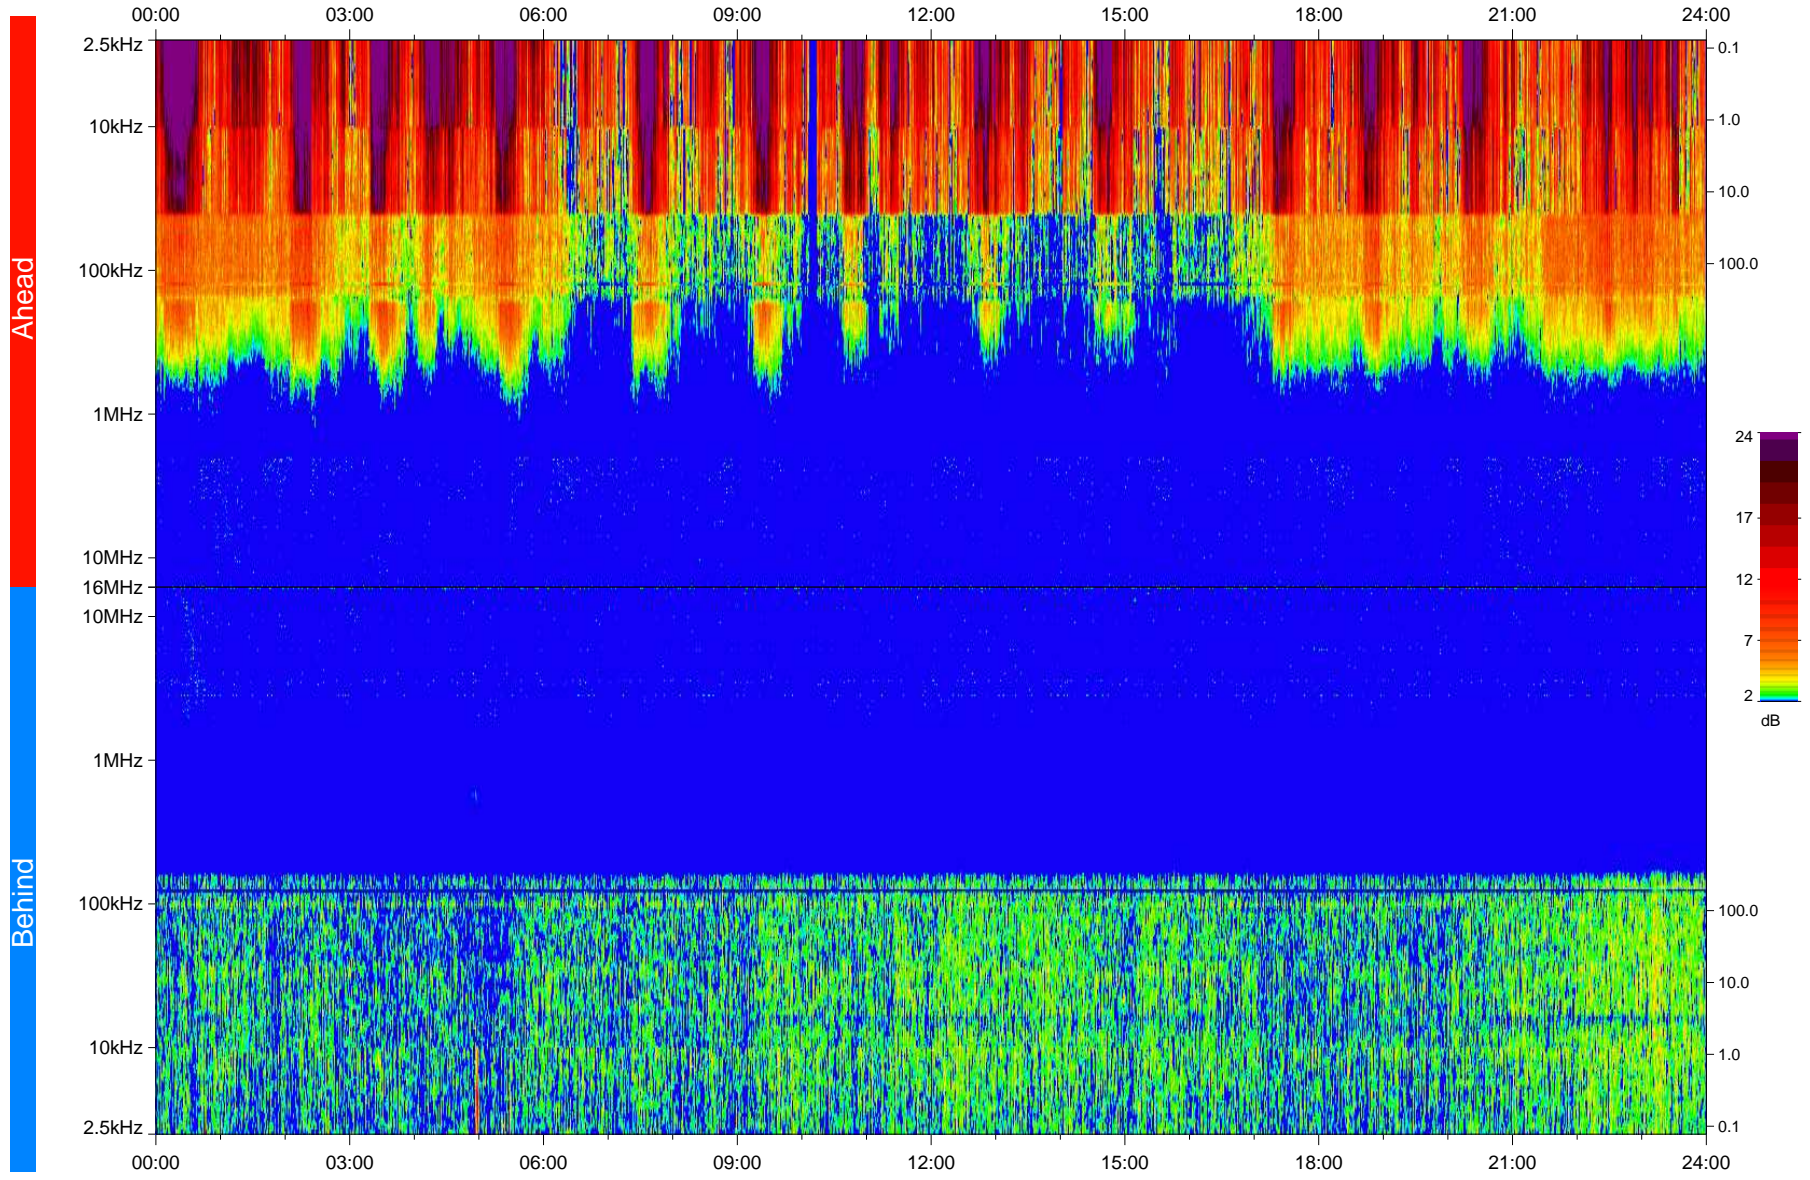

# STEREO/WAVES Daily Summary - 22-Dec-2008 (DOY 357)

Ahead source file: swaves\_ahead\_2008\_357\_1\_04.fin  
Ahead PSE Angle: 42.4°

Behind PSE Angle: -45.2°  
Behind source file: swaves\_behind\_2008\_357\_1\_04.fin

Time (UTC)

file: stereo\_swaves\_daily-summary\_color\_20081222\_v04  
made by: space.umn.edu on macOS with IDL 8.8.2 on 2022-10-18 18:13:15, with TLib V945 / dynspec V311