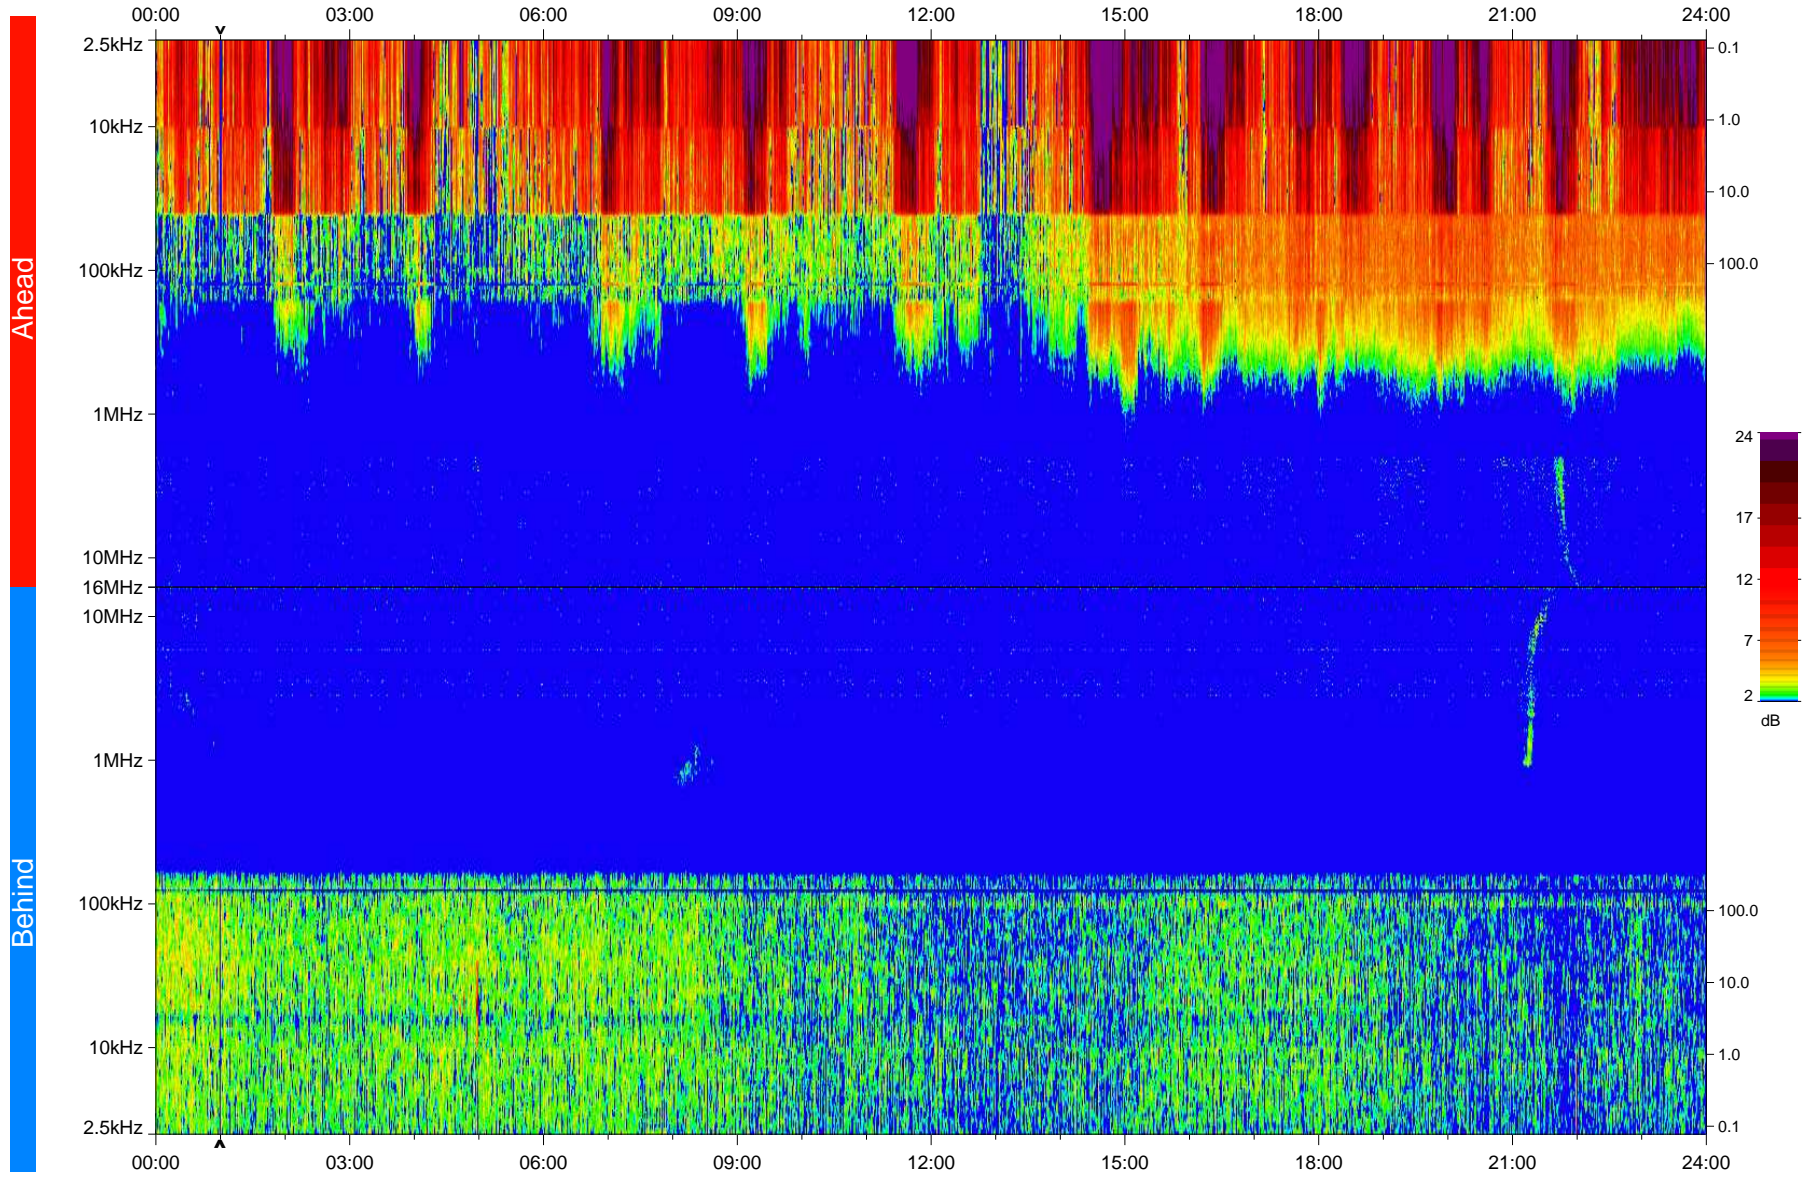

STEREO/WAVES Daily Summary - 21-Dec-2008 (DOY 356)

Ahead source file: swaves_ahead_2008_356_1_04.fin
Ahead PSE Angle: 42.4°

Behind PSE Angle: -45.2°
Behind source file: swaves_behind_2008_356_1_04.fin

Time (UTC)

file: stereo_swaves_daily-summary_color_20081221_v04
made by: space.umn.edu on macOS with IDL 8.8.2 on 2022-10-18 18:10:24, with TLib V945 / dynspec V311