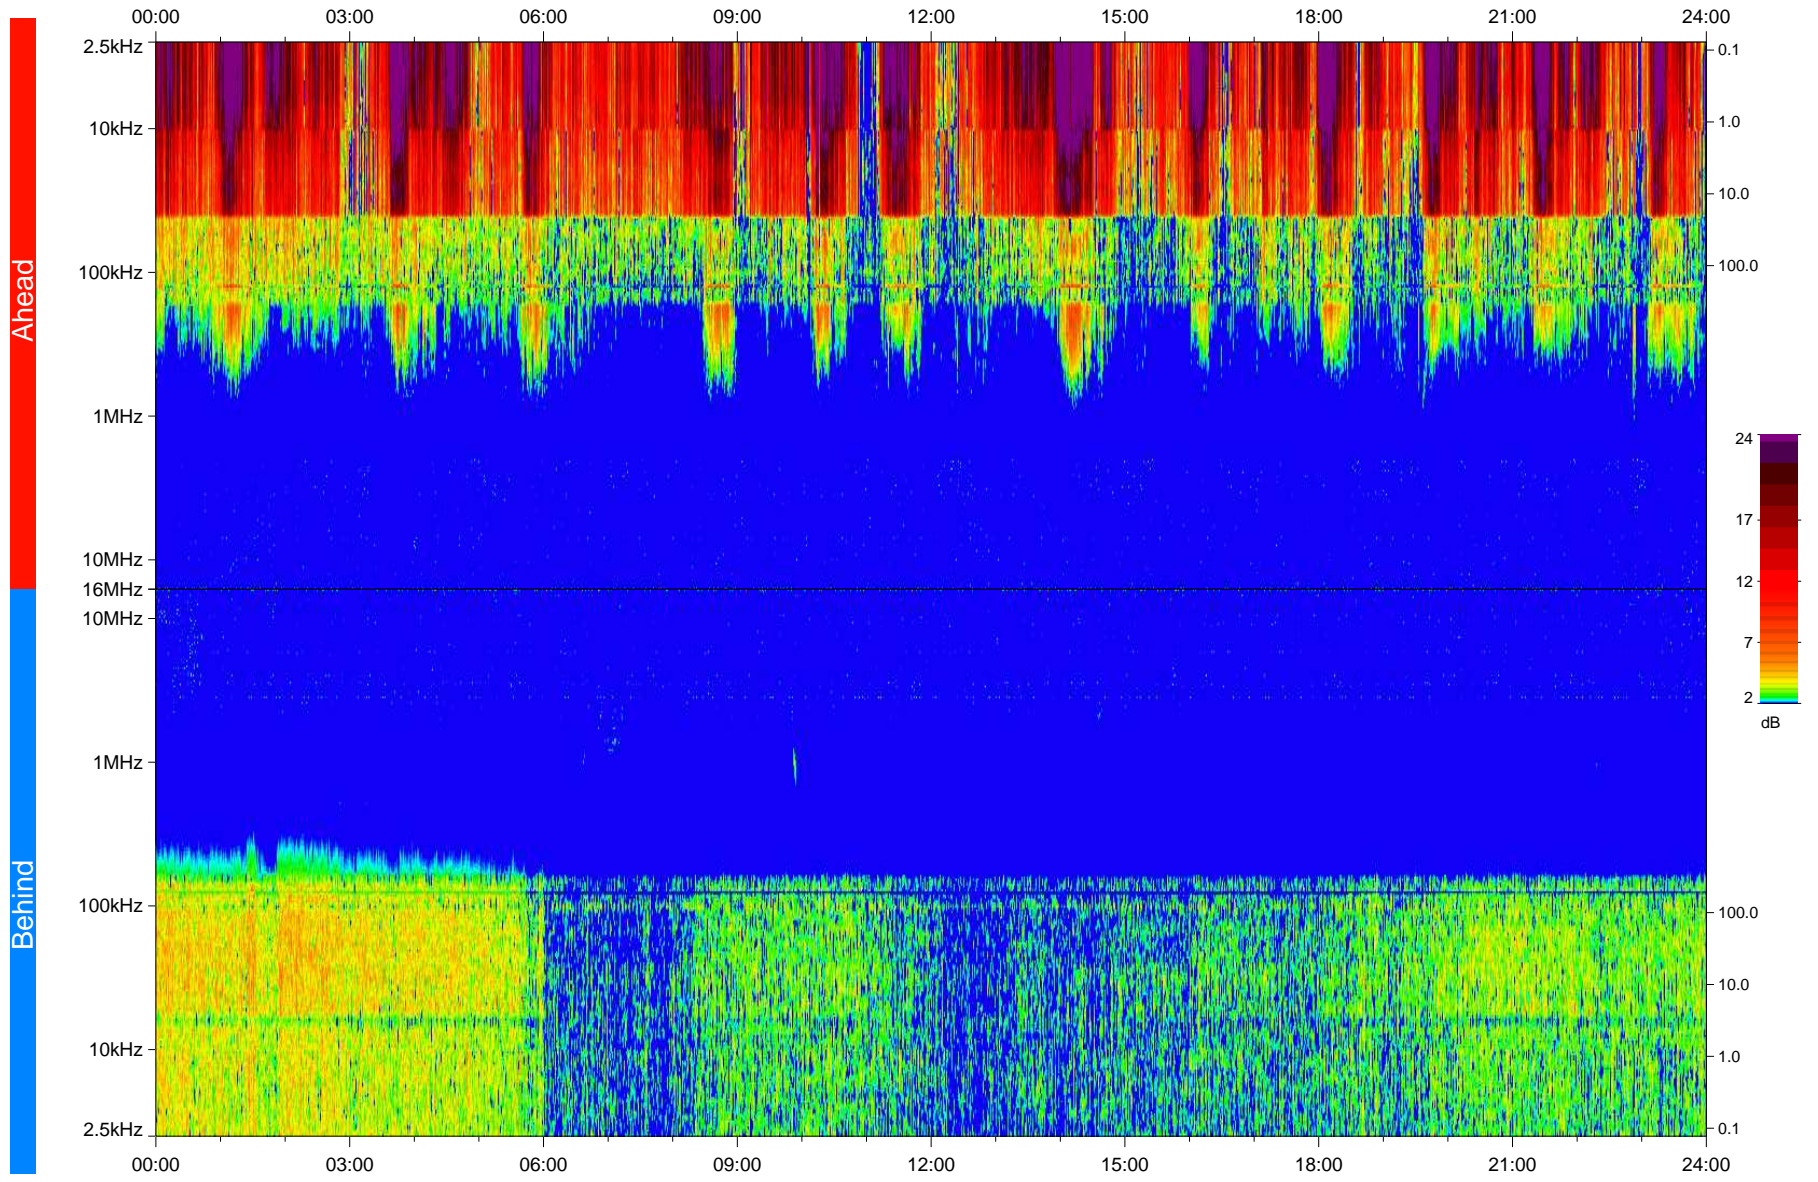

STEREO/WAVES Daily Summary - 20-Dec-2008 (DOY 355)

Ahead source file: swaves_ahead_2008_355_1_04.fin
Ahead PSE Angle: 42.4°

Behind PSE Angle: -45.1°
Behind source file: swaves_behind_2008_355_1_04.fin

Time (UTC)

file: stereo_swaves_daily-summary_color_20081220_v04
made by: space.umn.edu on macOS with IDL 8.8.2 on 2022-10-18 18:07:32, with TLib V945 / dynspec V311