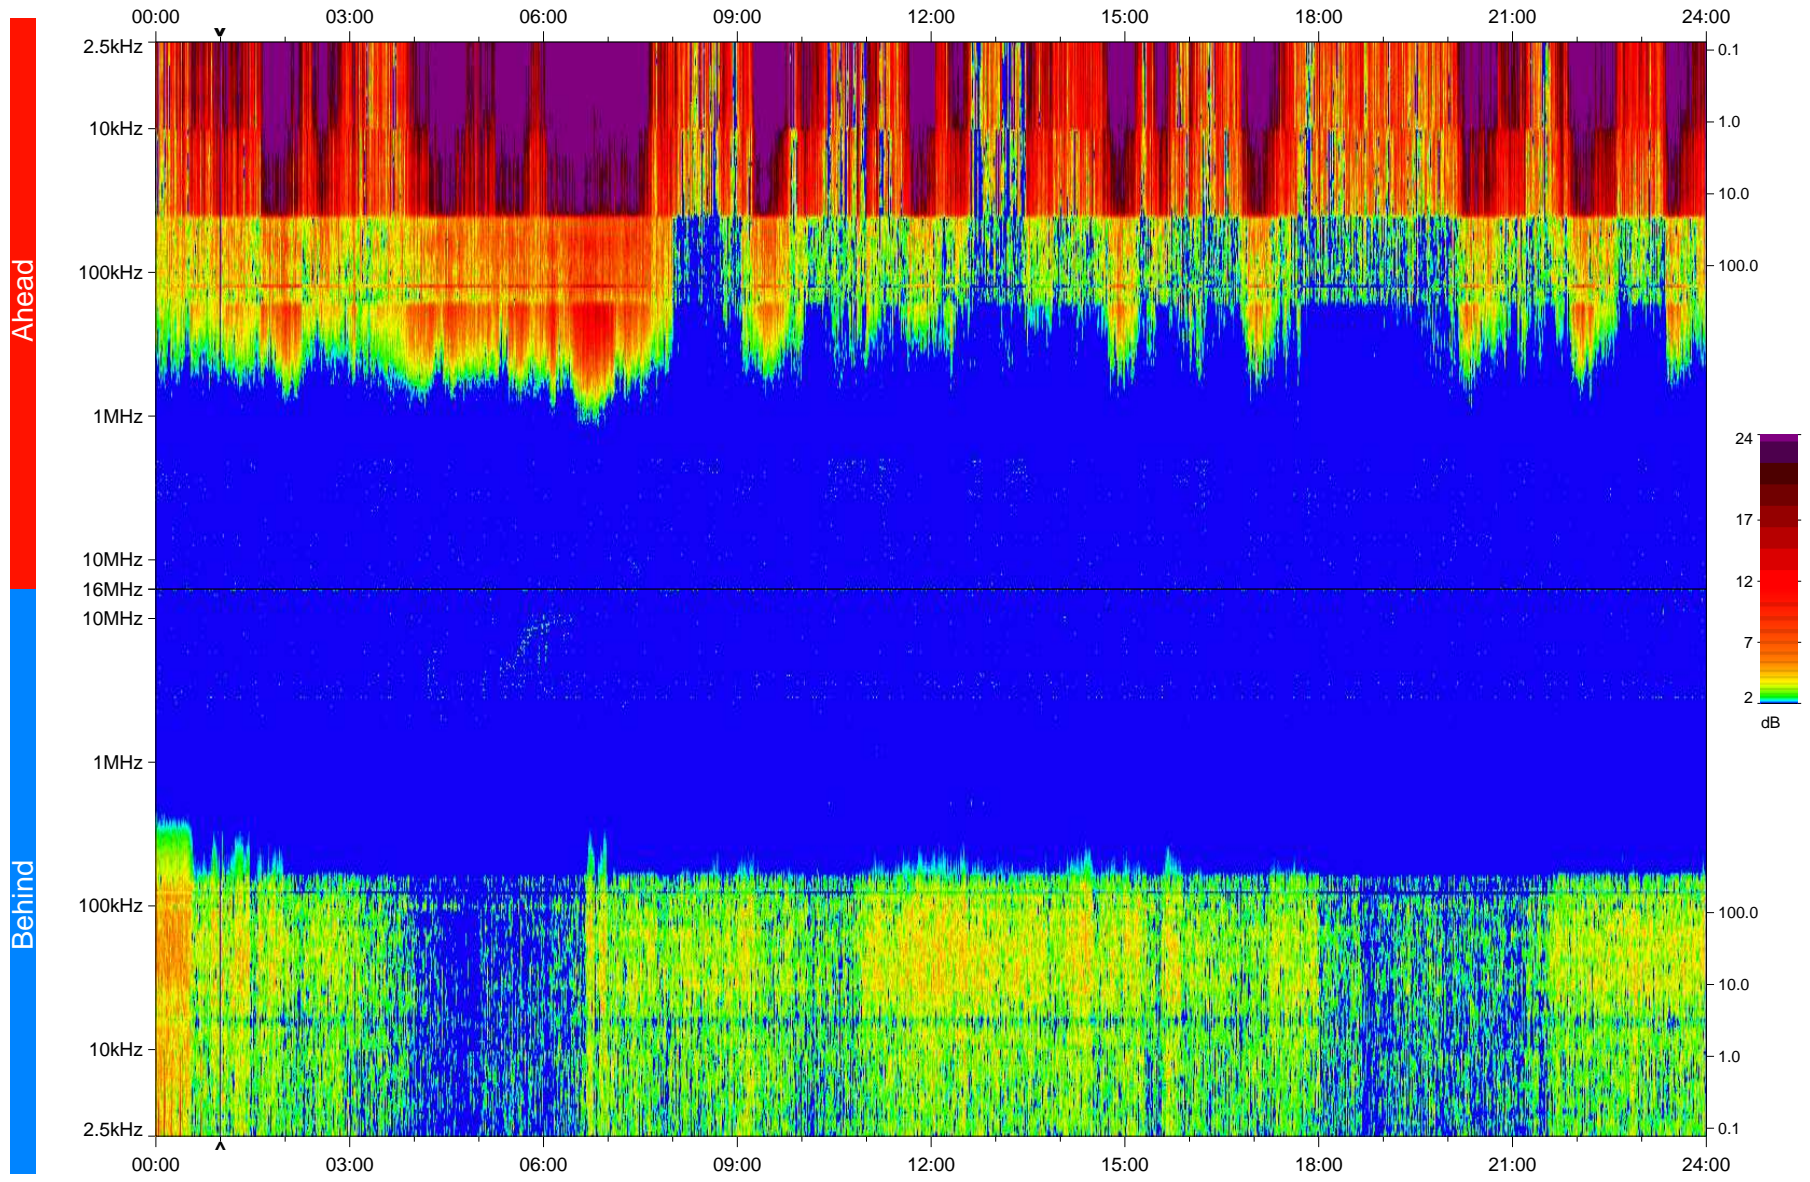

# STEREO/WAVES Daily Summary - 19-Dec-2008 (DOY 354)

Ahead source file: swaves\_ahead\_2008\_354\_1\_04.fin  
Ahead PSE Angle: 42.4°

Behind PSE Angle: -44.9°  
Behind source file: swaves\_behind\_2008\_354\_1\_04.fin

Time (UTC)

file: stereo\_swaves\_daily-summary\_color\_20081219\_v04  
made by: space.umn.edu on macOS with IDL 8.8.2 on 2022-10-18 18:04:35, with TLib V945 / dynspec V311