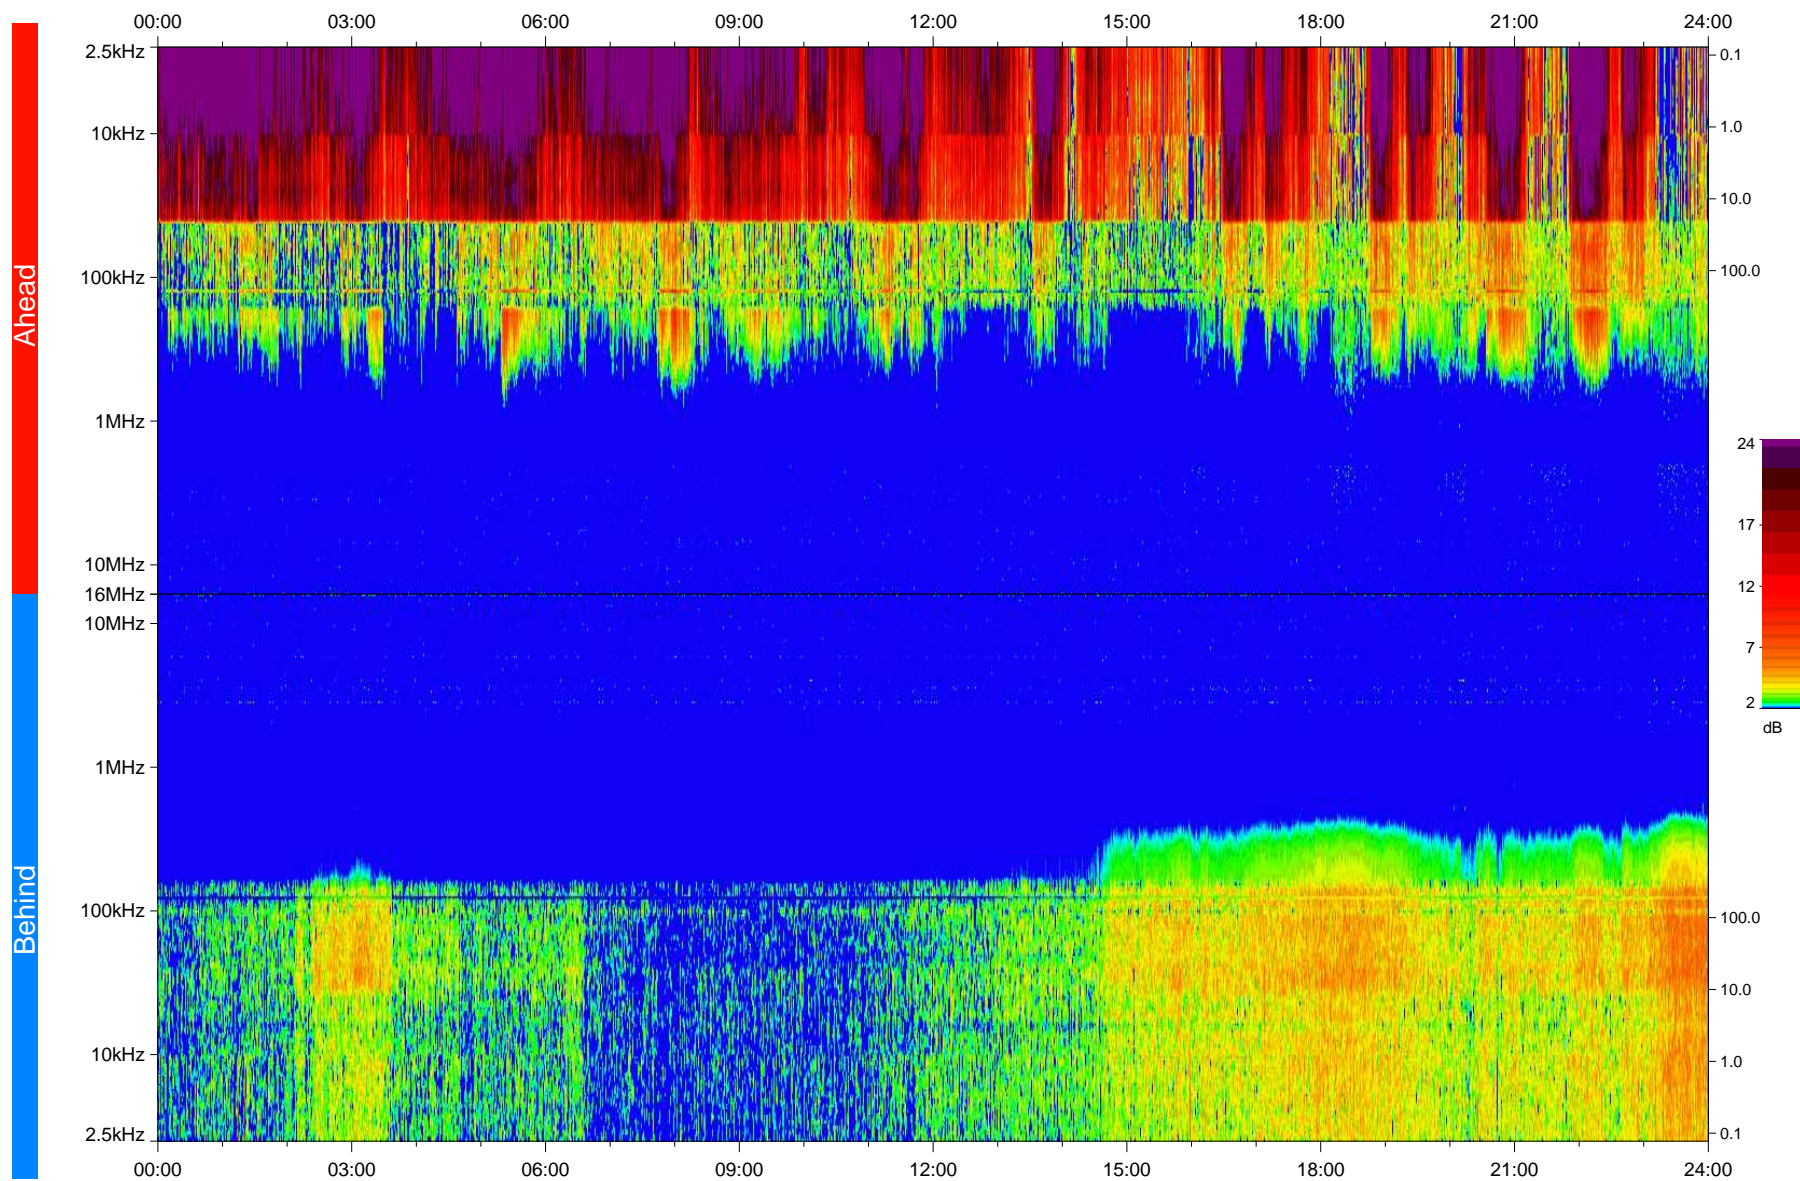

# STEREO/WAVES Daily Summary - 18-Dec-2008 (DOY 353)

Ahead source file: swaves\_ahead\_2008\_353\_1\_04.fin  
Ahead PSE Angle: 42.4°

Behind PSE Angle: -44.9°  
Behind source file: swaves\_behind\_2008\_353\_1\_04.fin

Time (UTC)

file: stereo\_swaves\_daily-summary\_color\_20081218\_v04  
made by: space.umn.edu on macOS with IDL 8.8.2 on 2022-10-18 18:01:45, with TLib V945 / dynspec V311