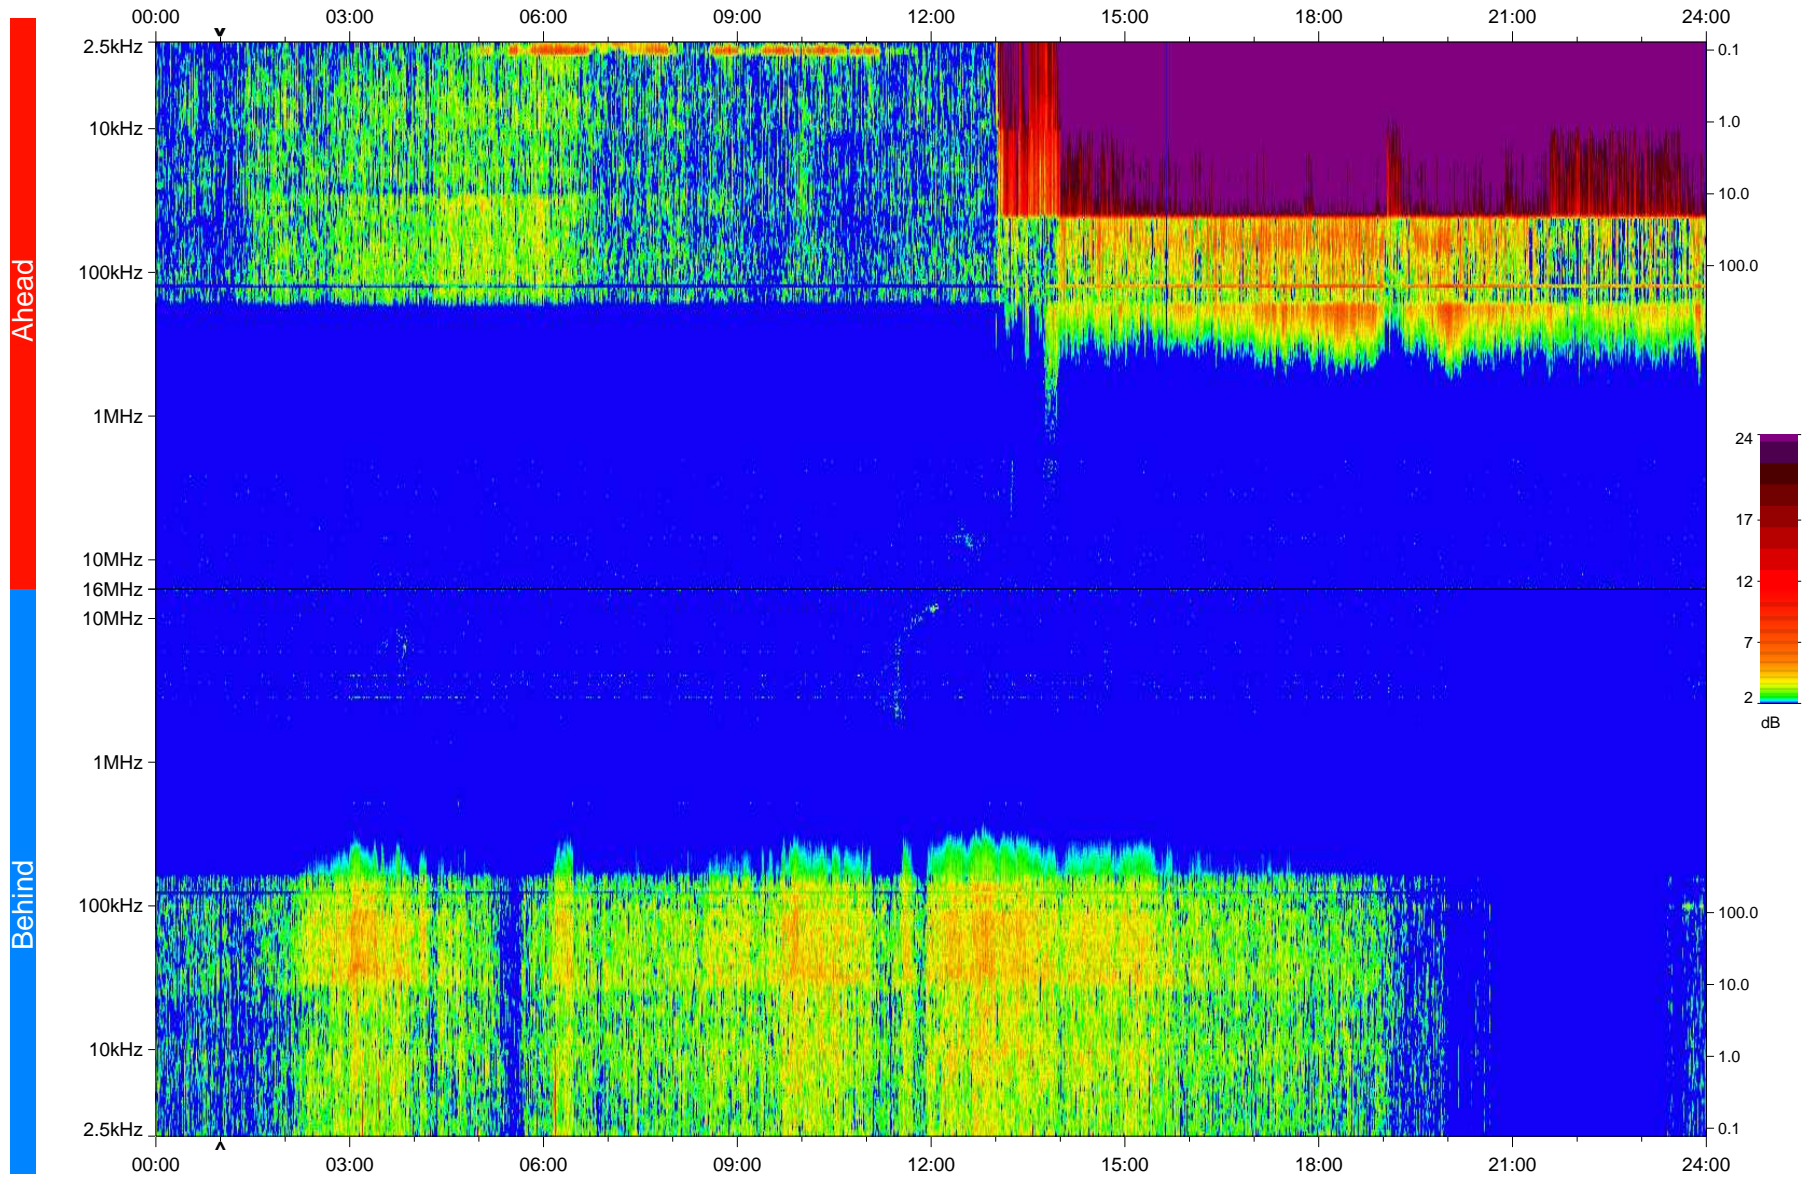

STEREO/WAVES Daily Summary - 17-Dec-2008 (DOY 352)

Ahead source file: swaves_ahead_2008_352_1_04.fin
Ahead PSE Angle: 42.4°

Behind PSE Angle: -44.8°
Behind source file: swaves_behind_2008_352_1_04.fin

Time (UTC)

file: stereo_swaves_daily-summary_color_20081217_v04
made by: space.umn.edu on macOS with IDL 8.8.2 on 2022-10-18 17:58:53, with TLib V945 / dynspec V311