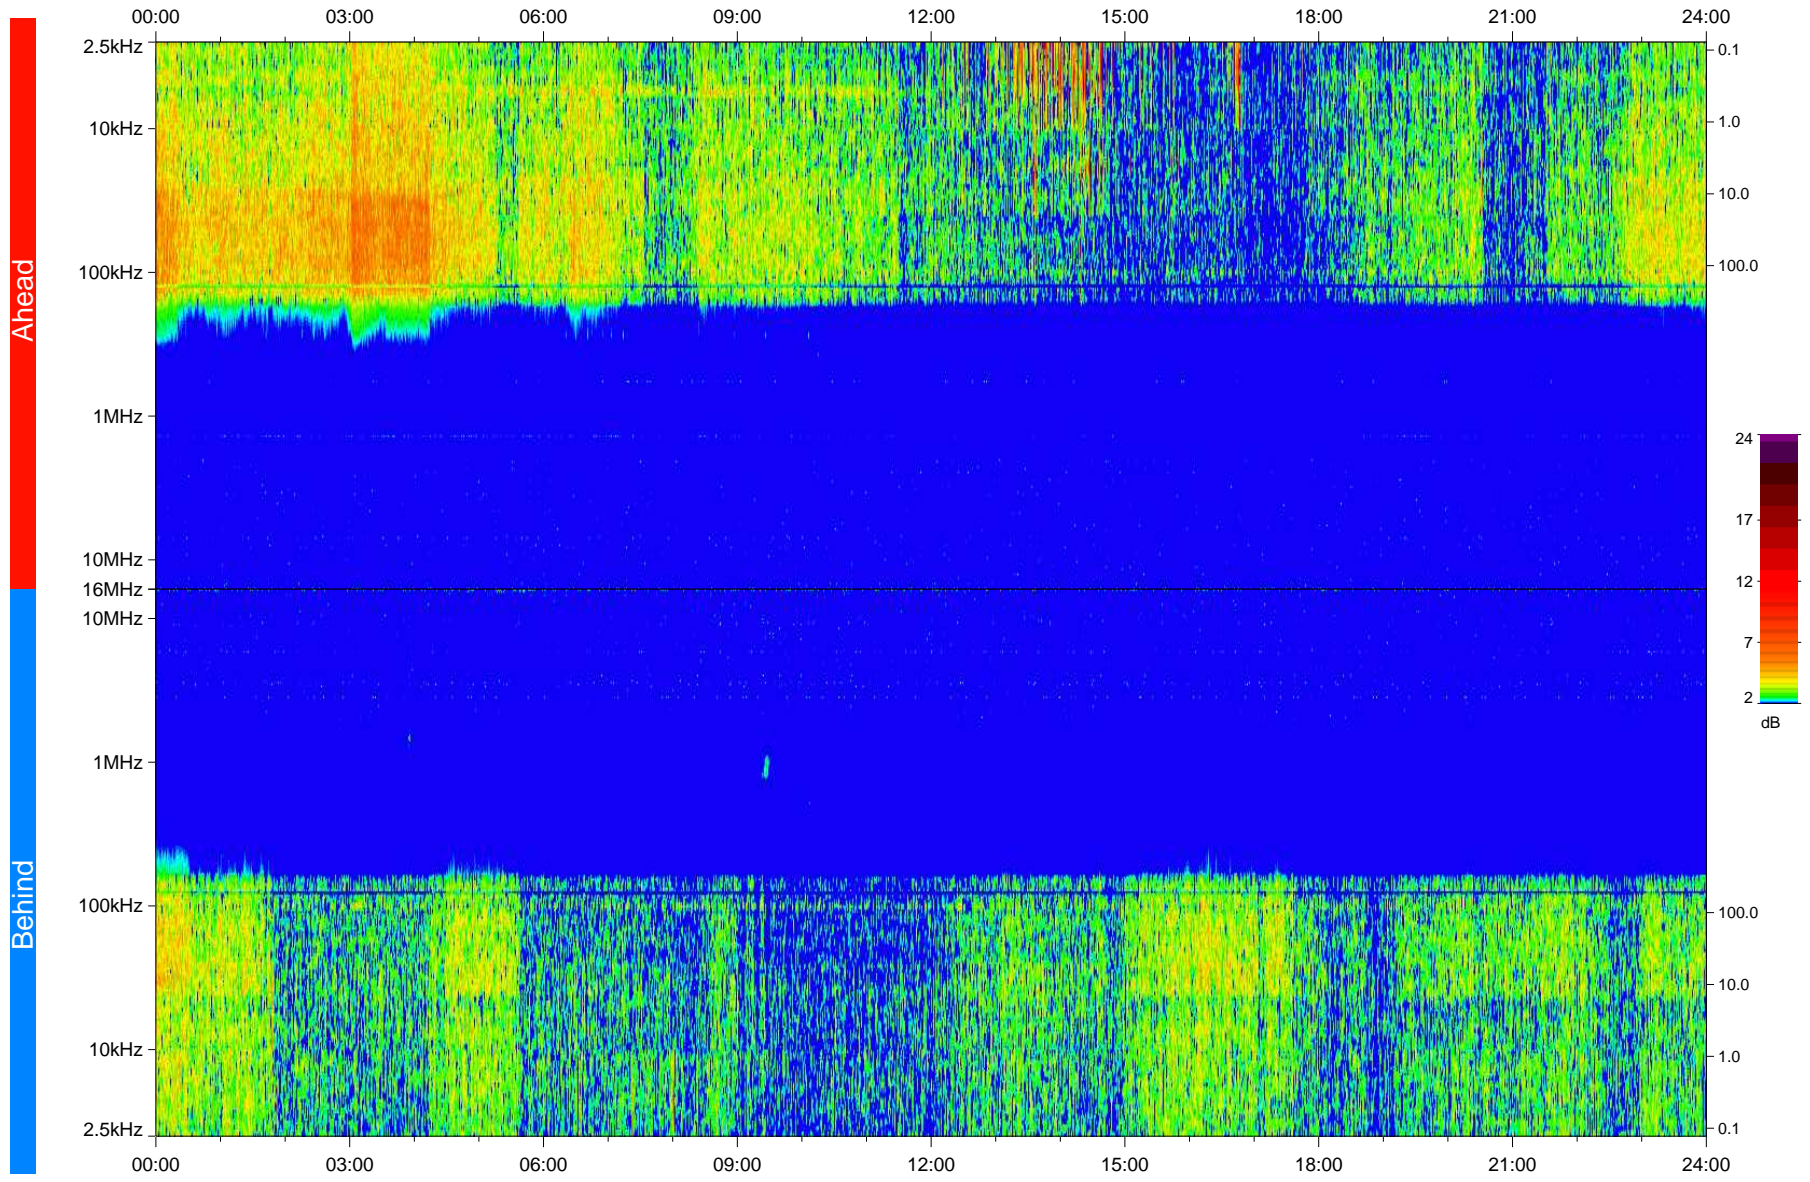

STEREO/WAVES Daily Summary - 16-Dec-2008 (DOY 351)

Ahead source file: swaves_ahead_2008_351_1_04.fin
Ahead PSE Angle: 42.3°

Behind PSE Angle: -44.8°
Behind source file: swaves_behind_2008_351_1_04.fin

Time (UTC)

file: stereo_swaves_daily-summary_color_20081216_v04
made by: space.umn.edu on macOS with IDL 8.8.2 on 2022-10-18 17:56:05, with Tlib V945 / dynspec V311