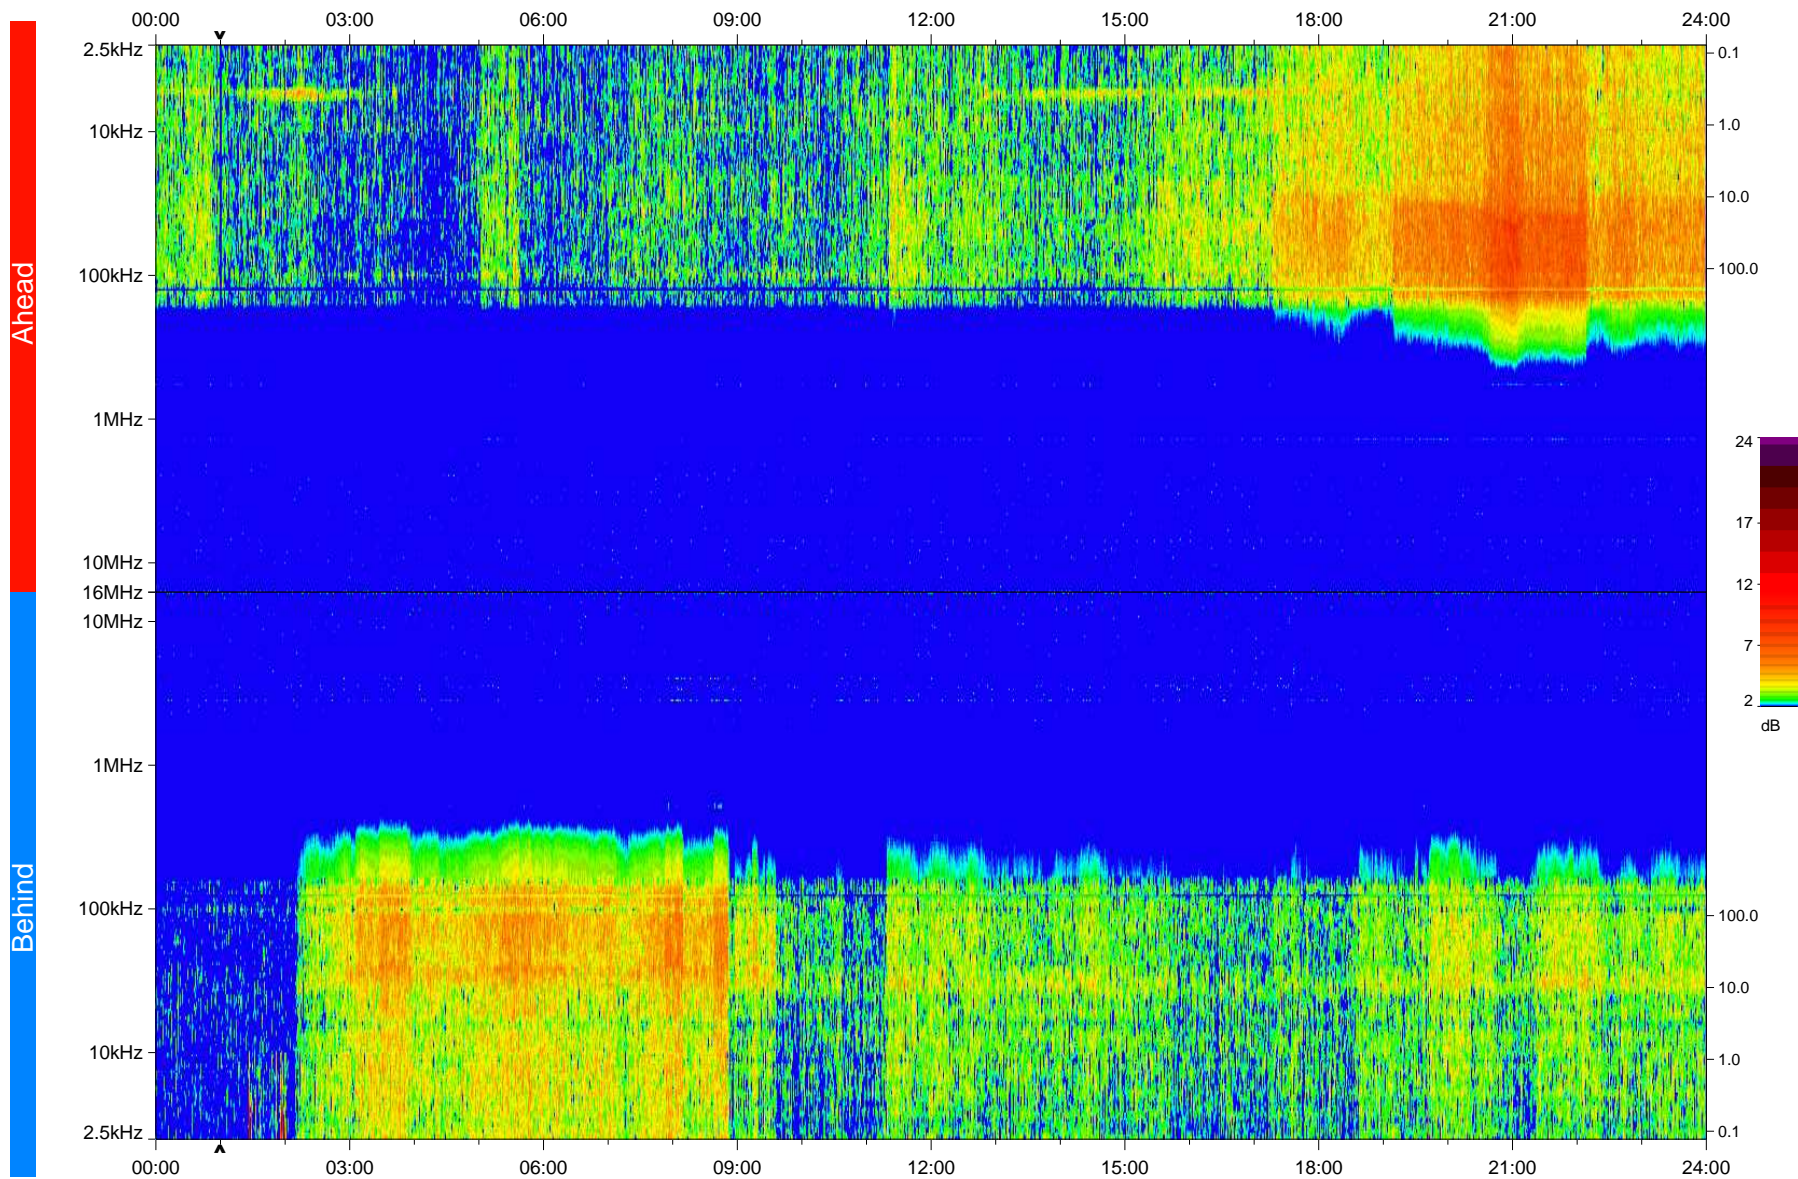

STEREO/WAVES Daily Summary - 15-Dec-2008 (DOY 350)

Ahead source file: swaves_ahead_2008_350_1_04.fin
Ahead PSE Angle: 42.3°

Behind PSE Angle: -44.7°
Behind source file: swaves_behind_2008_350_1_04.fin

Time (UTC)

file: stereo_swaves_daily-summary_color_20081215_v04
made by: space.umn.edu on macOS with IDL 8.8.2 on 2022-10-18 17:53:13, with TLib V945 / dynspec V311