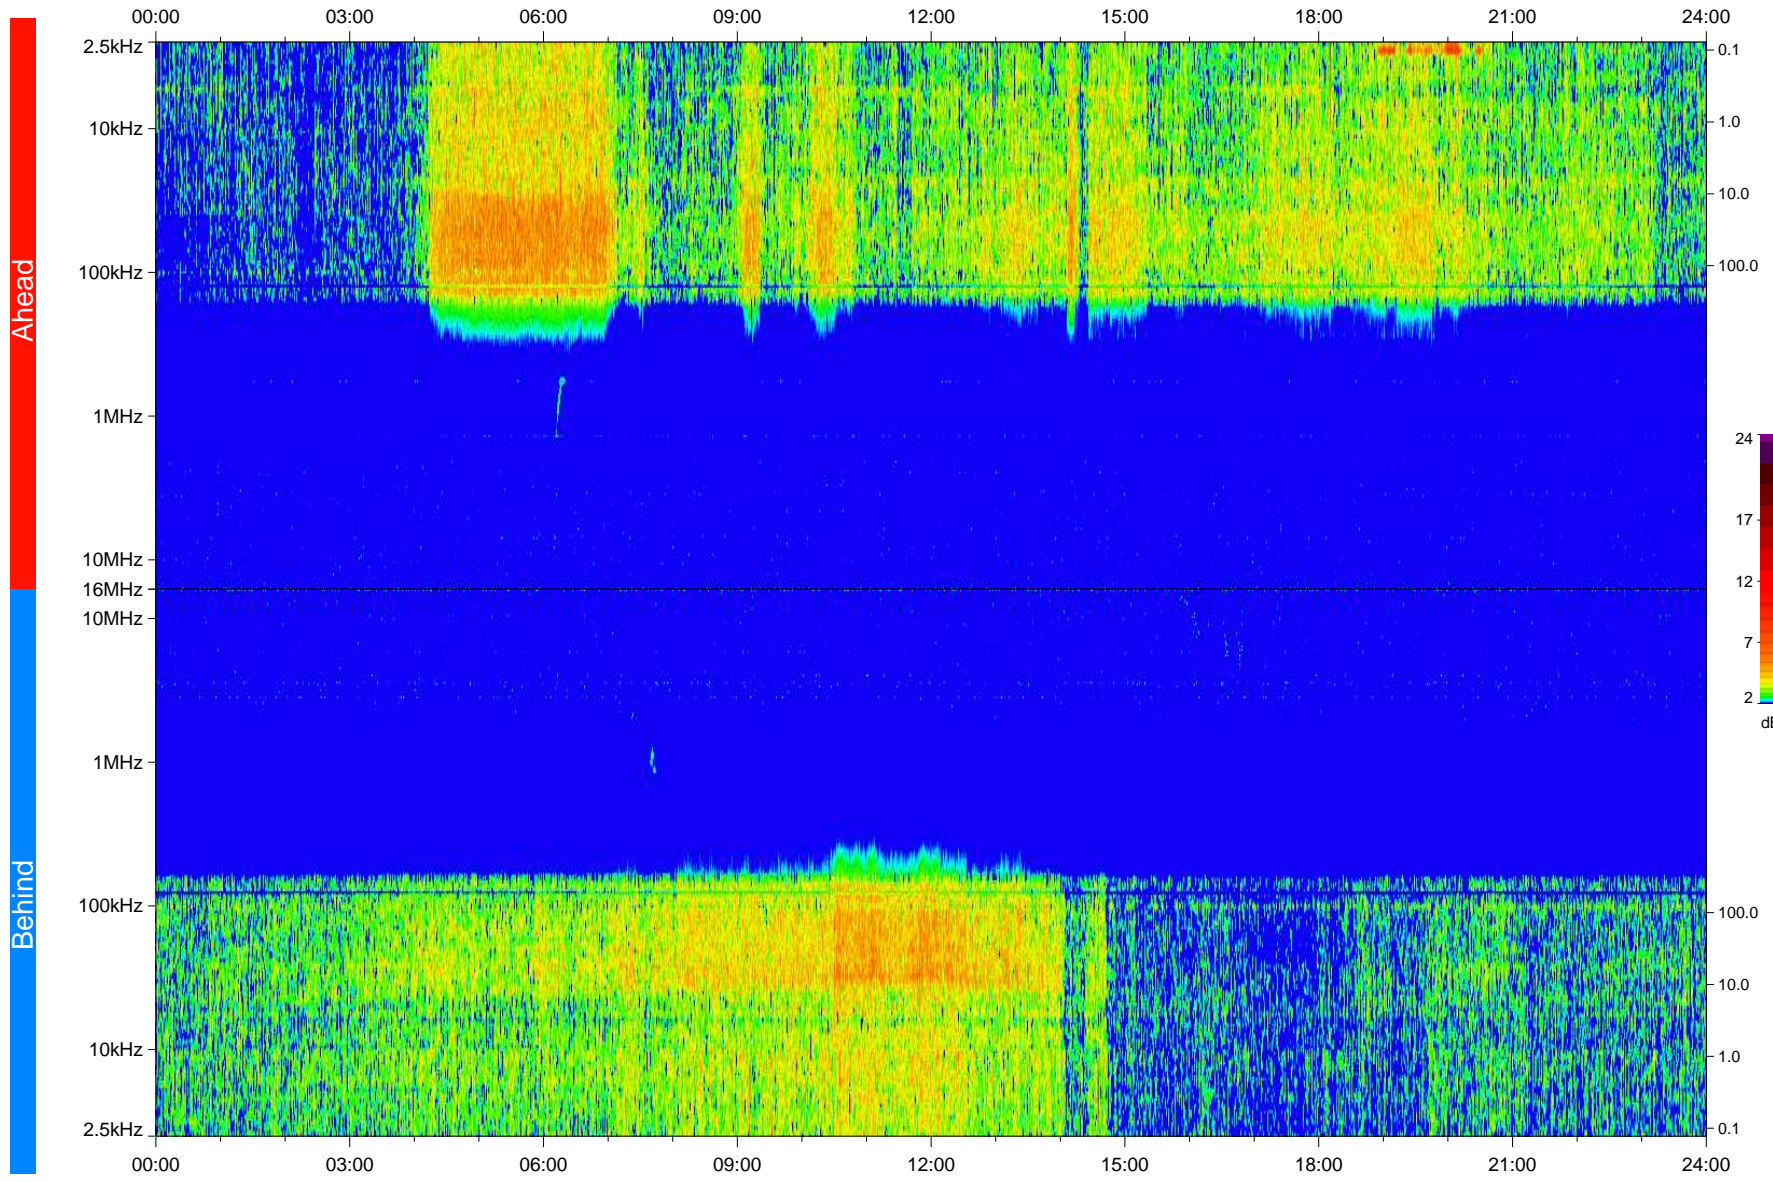

STEREO/WAVES Daily Summary - 14-Dec-2008 (DOY 349)

Ahead source file: swaves_ahead_2008_349_1_04.fin
Ahead PSE Angle: 42.3°

Behind PSE Angle: -44.6°
Behind source file: swaves_behind_2008_349_1_04.fin

Time (UTC)

file: stereo_swaves_daily-summary_color_20081214_v04
made by: space.umn.edu on macOS with IDL 8.8.2 on 2022-10-18 17:50:19, with TMLib V945 / dynspec V311