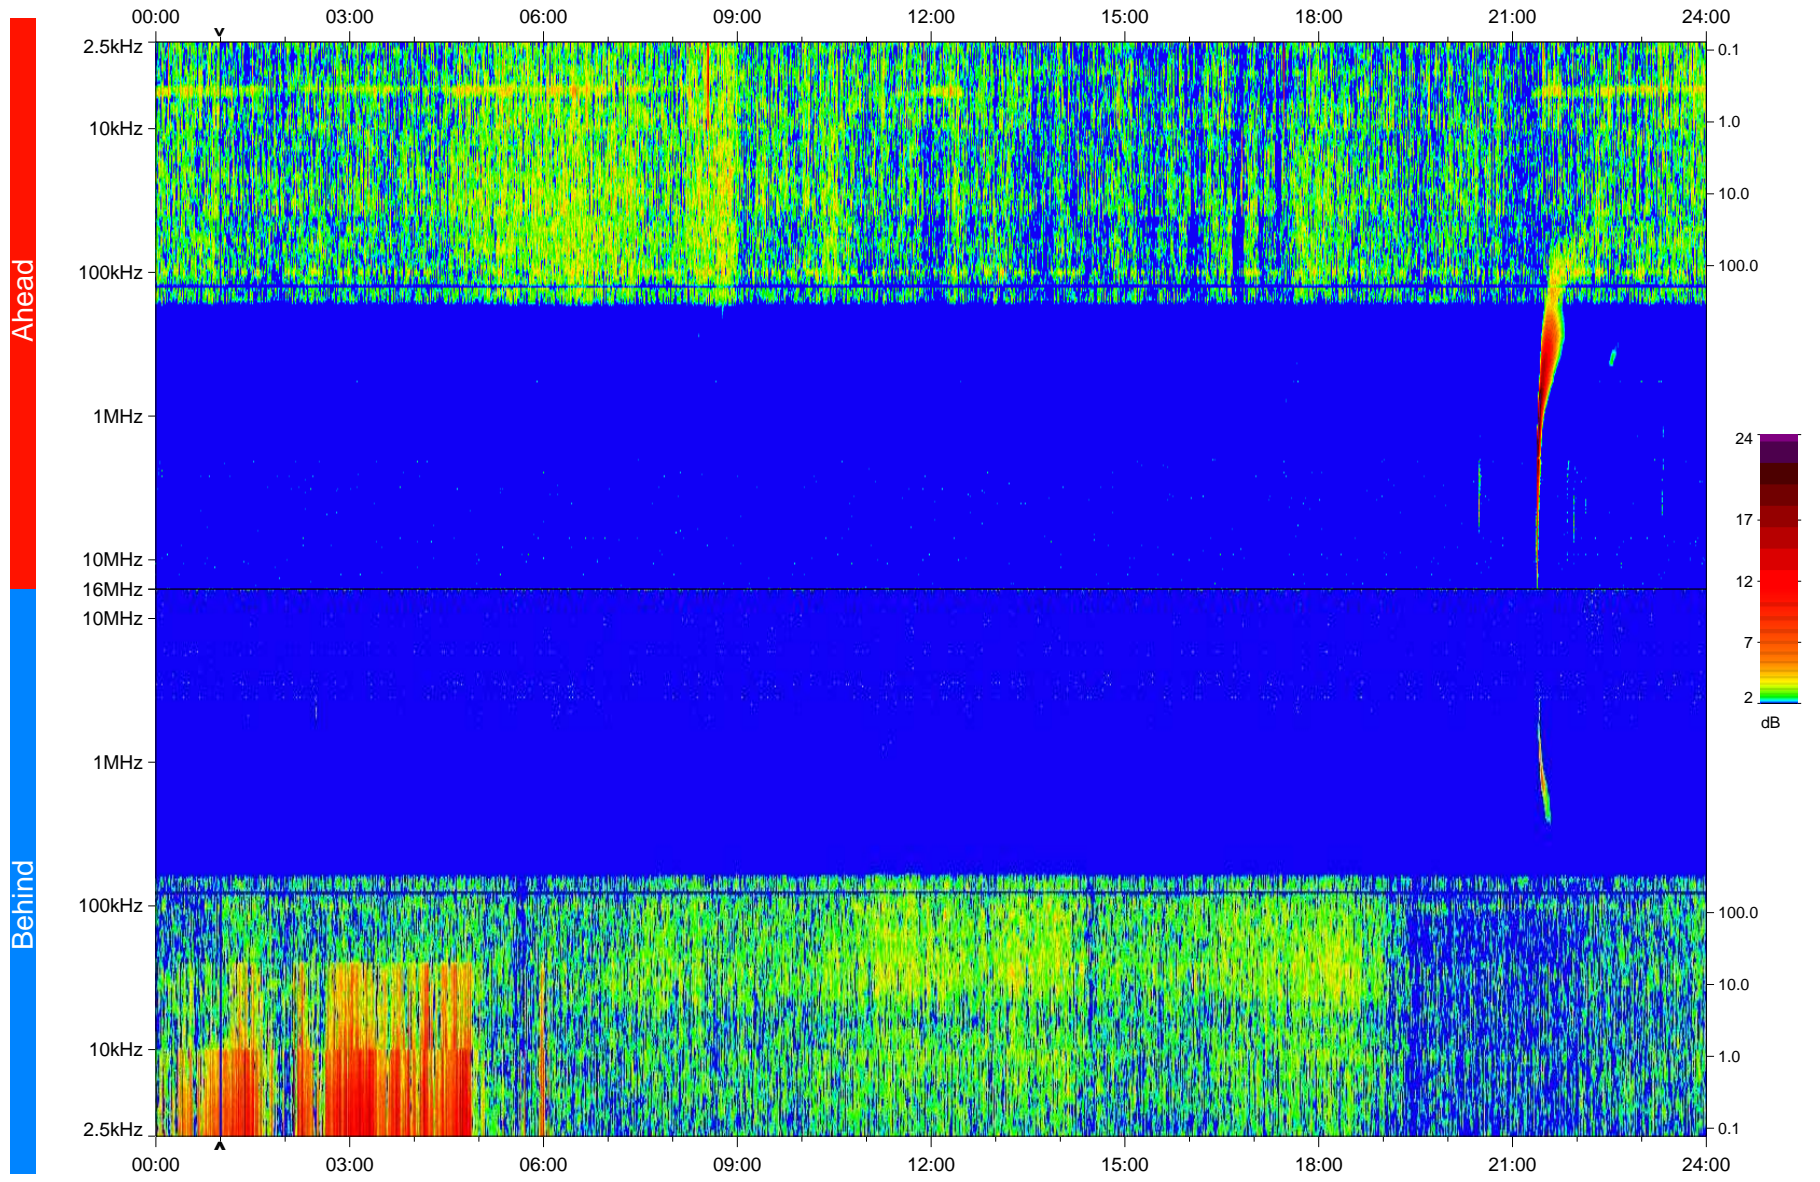

STEREO/WAVES Daily Summary - 13-Dec-2008 (DOY 348)

Ahead source file: swaves_ahead_2008_348_1_04.fin
Ahead PSE Angle: 42.3°

Behind PSE Angle: -44.5°
Behind source file: swaves_behind_2008_348_1_04.fin

Time (UTC)

file: stereo_swaves_daily-summary_color_20081213_v04
made by: space.umn.edu on macOS with IDL 8.8.2 on 2022-10-18 17:47:26, with TLib V945 / dynspec V311