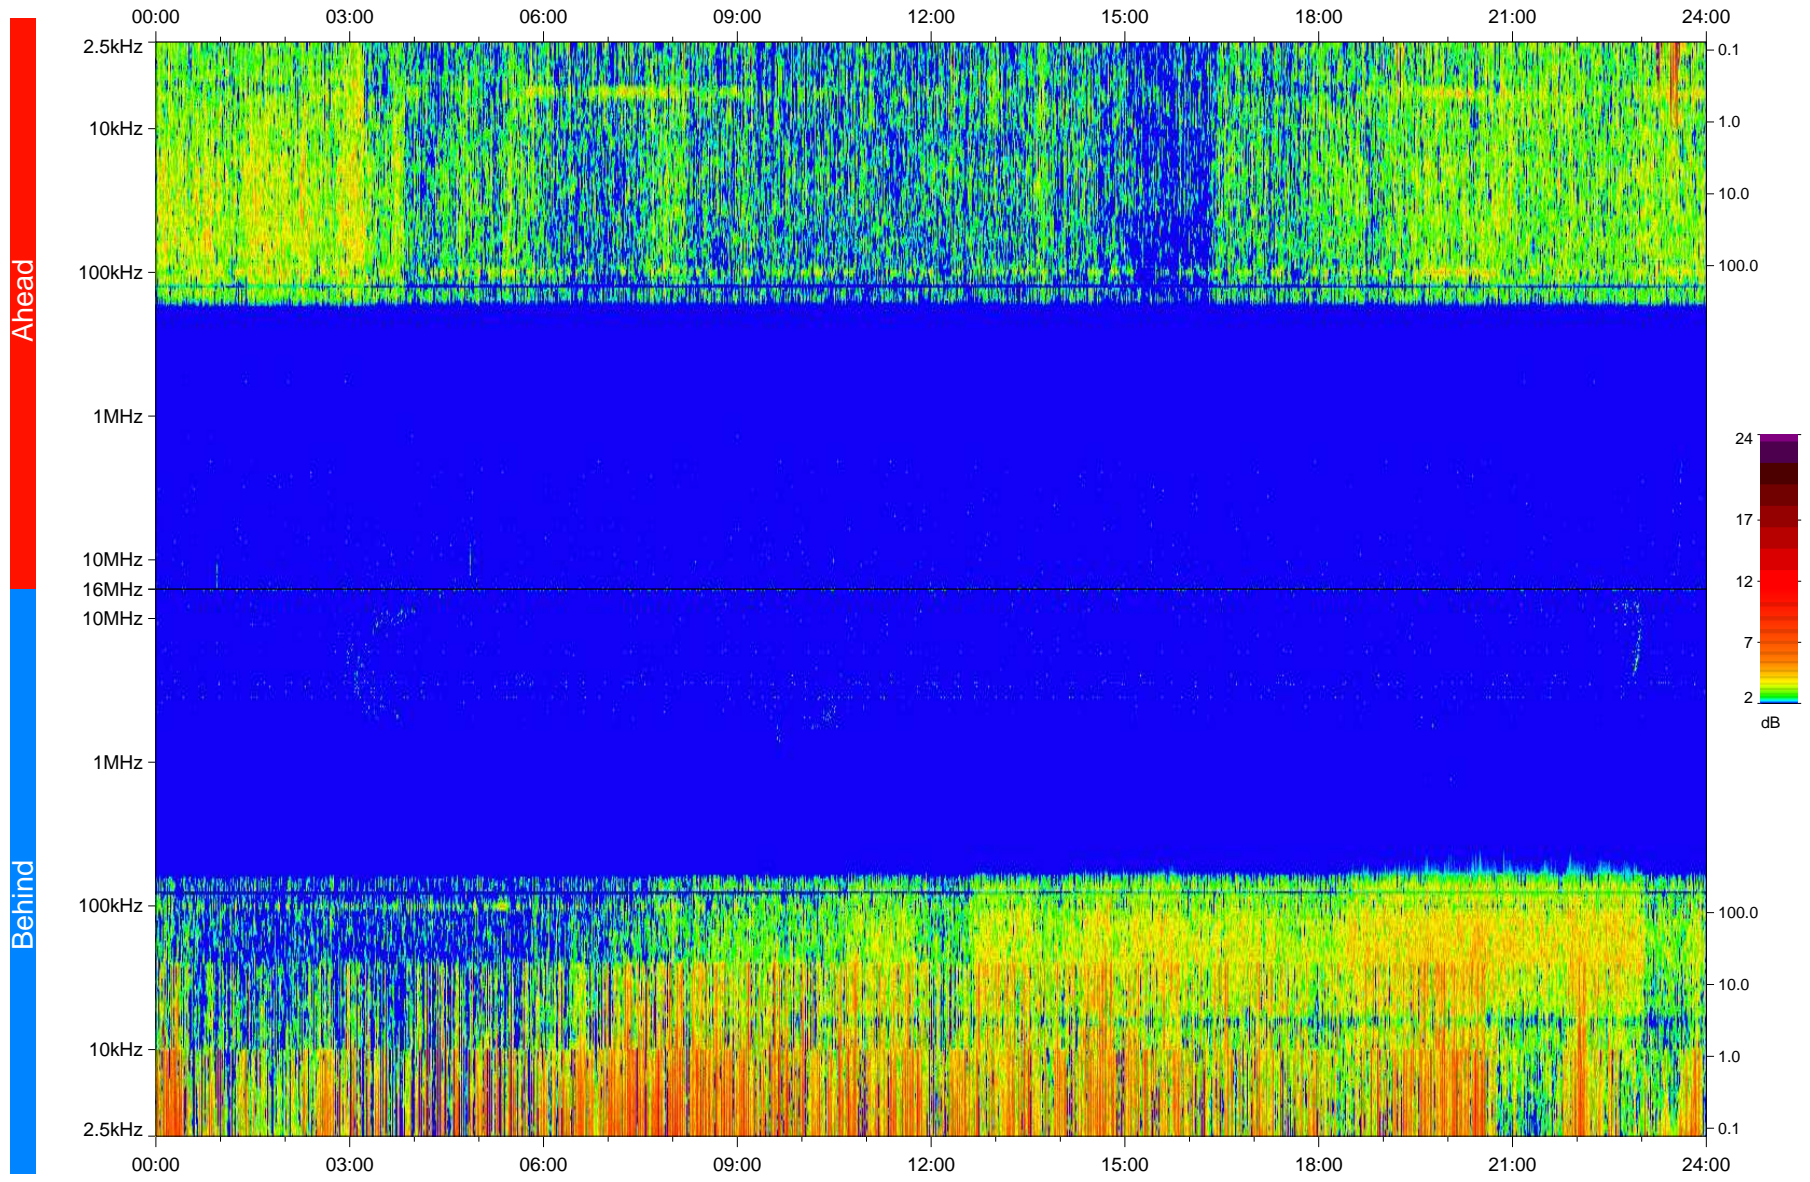

STEREO/WAVES Daily Summary - 12-Dec-2008 (DOY 347)

Ahead source file: swaves_ahead_2008_347_1_04.fin
Ahead PSE Angle: 42.3°

Behind PSE Angle: -44.4°
Behind source file: swaves_behind_2008_347_1_04.fin

Time (UTC)

file: stereo_swaves_daily-summary_color_20081212_v04
made by: space.umn.edu on macOS with IDL 8.8.2 on 2022-10-18 17:44:31, with TLib V945 / dynspec V311