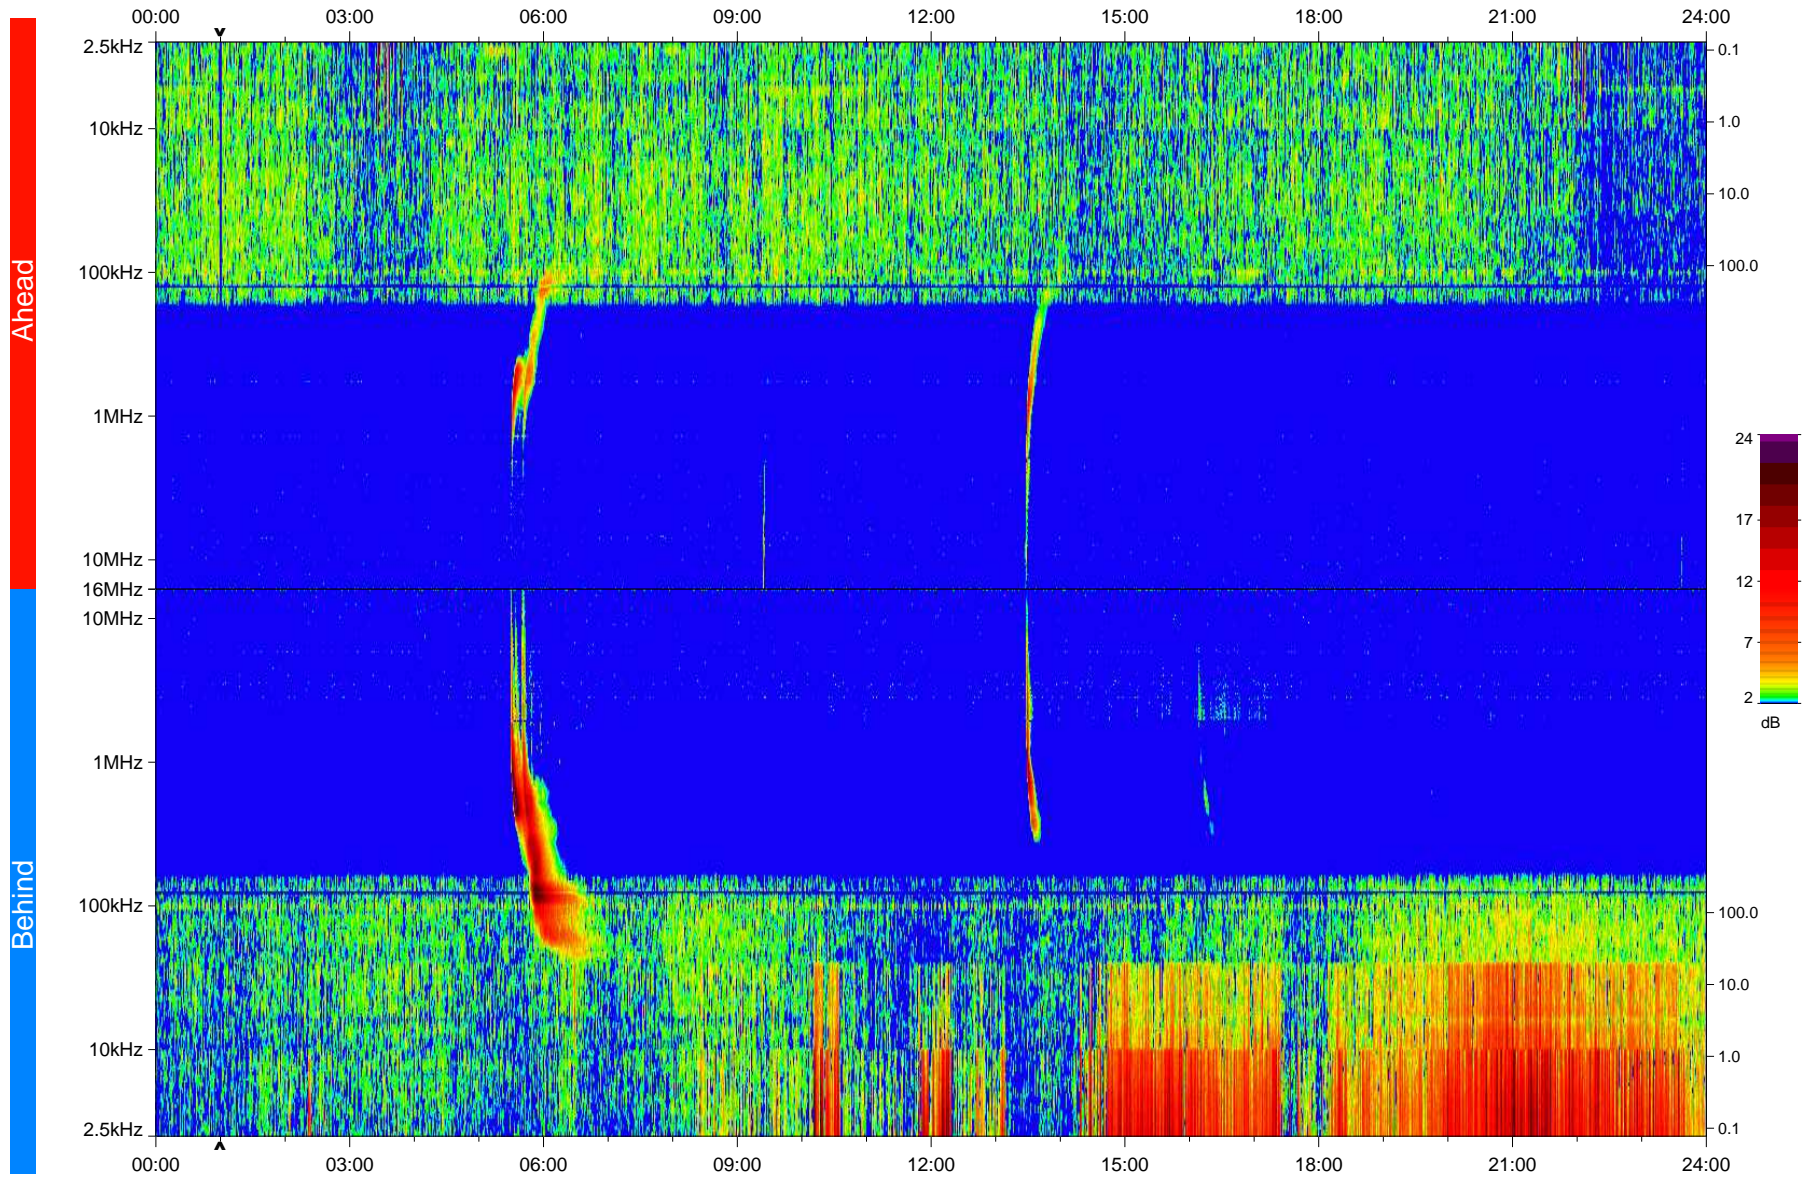

# STEREO/WAVES Daily Summary - 11-Dec-2008 (DOY 346)

Ahead source file: swaves\_ahead\_2008\_346\_1\_04.fin  
Ahead PSE Angle: 42.3°

Behind PSE Angle: -44.3°  
Behind source file: swaves\_behind\_2008\_346\_1\_04.fin

Time (UTC)

file: stereo\_swaves\_daily-summary\_color\_20081211\_v04  
made by: space.umn.edu on macOS with IDL 8.8.2 on 2022-10-18 17:41:38, with TLib V945 / dynspec V311