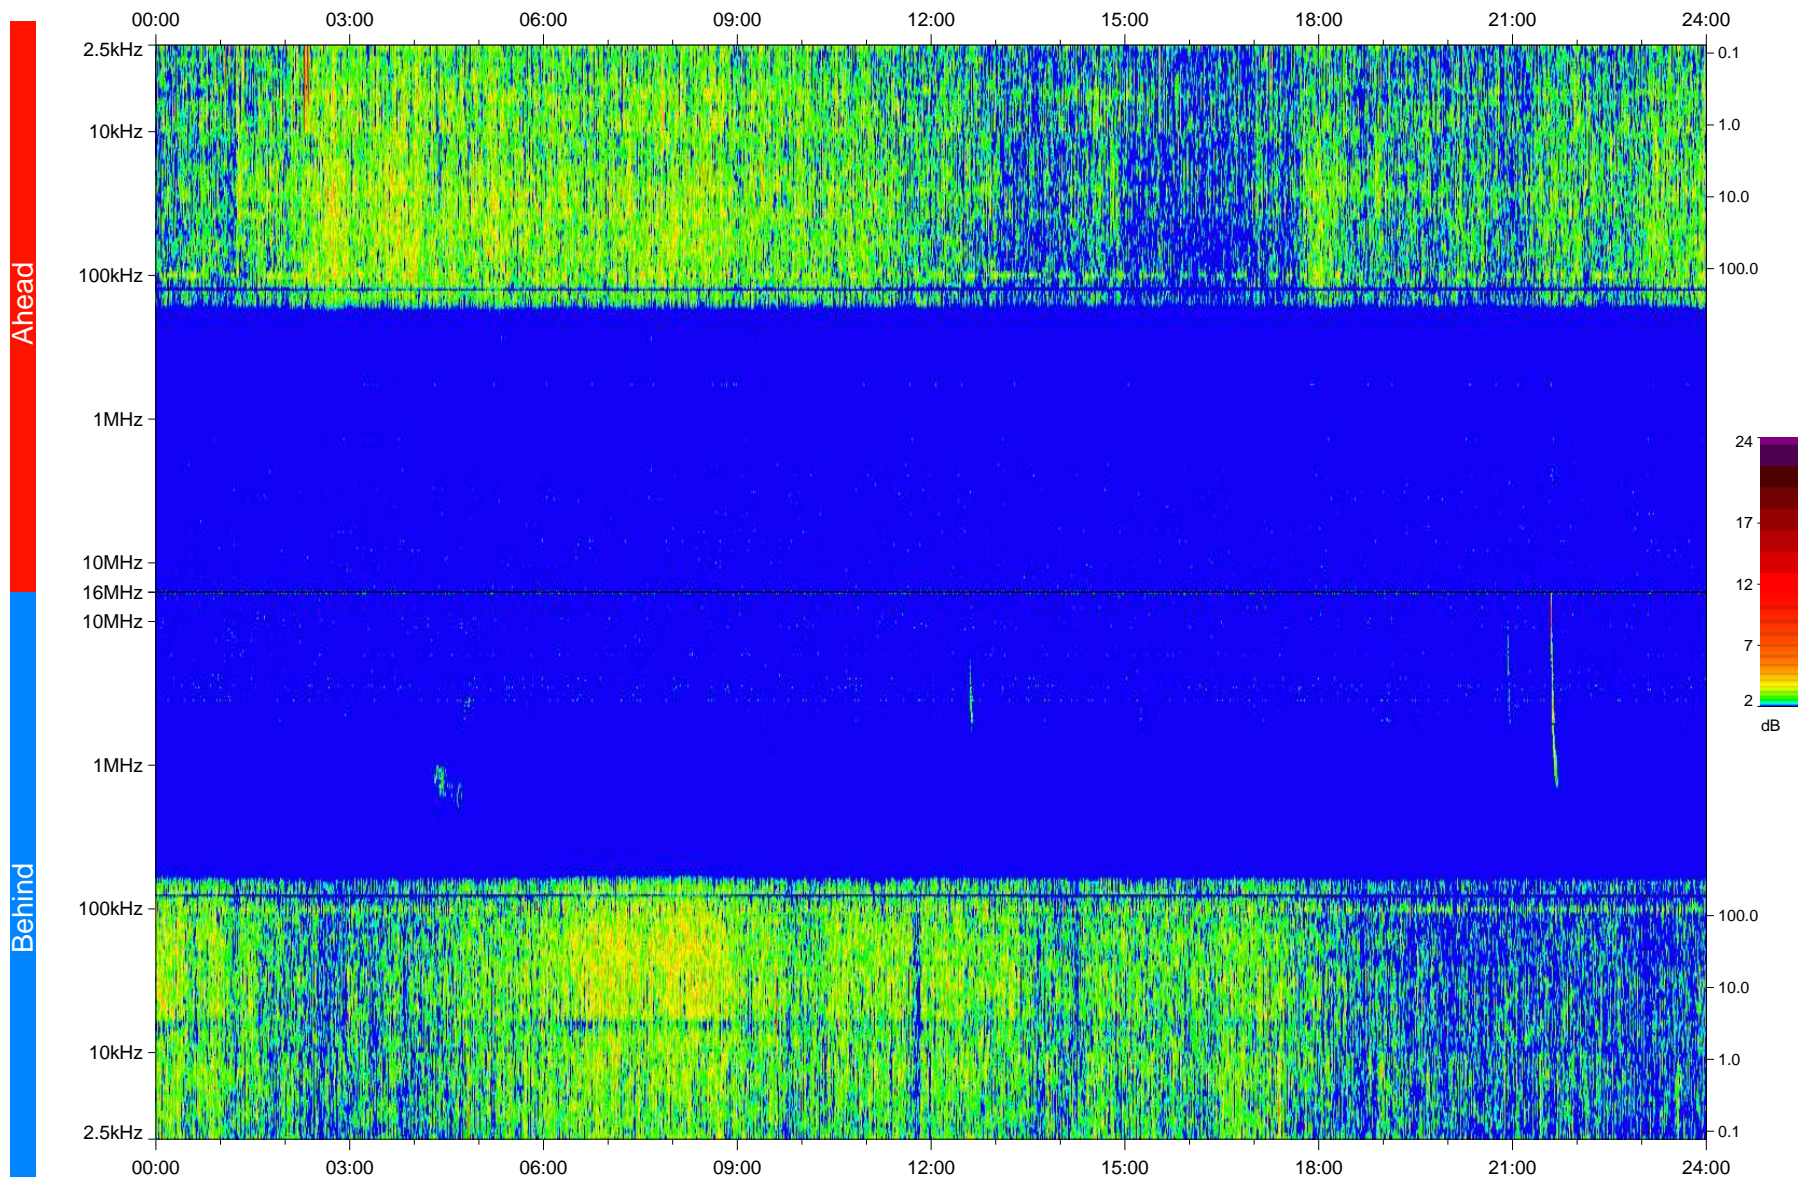

STEREO/WAVES Daily Summary - 10-Dec-2008 (DOY 345)

Ahead source file: swaves_ahead_2008_345_1_04.fin
Ahead PSE Angle: 42.2°

Behind PSE Angle: -44.3°
Behind source file: swaves_behind_2008_345_1_04.fin

Time (UTC)

file: stereo_swaves_daily-summary_color_20081210_v04
made by: space.umn.edu on macOS with IDL 8.8.2 on 2022-10-18 17:38:42, with TMLib V945 / dynspec V311