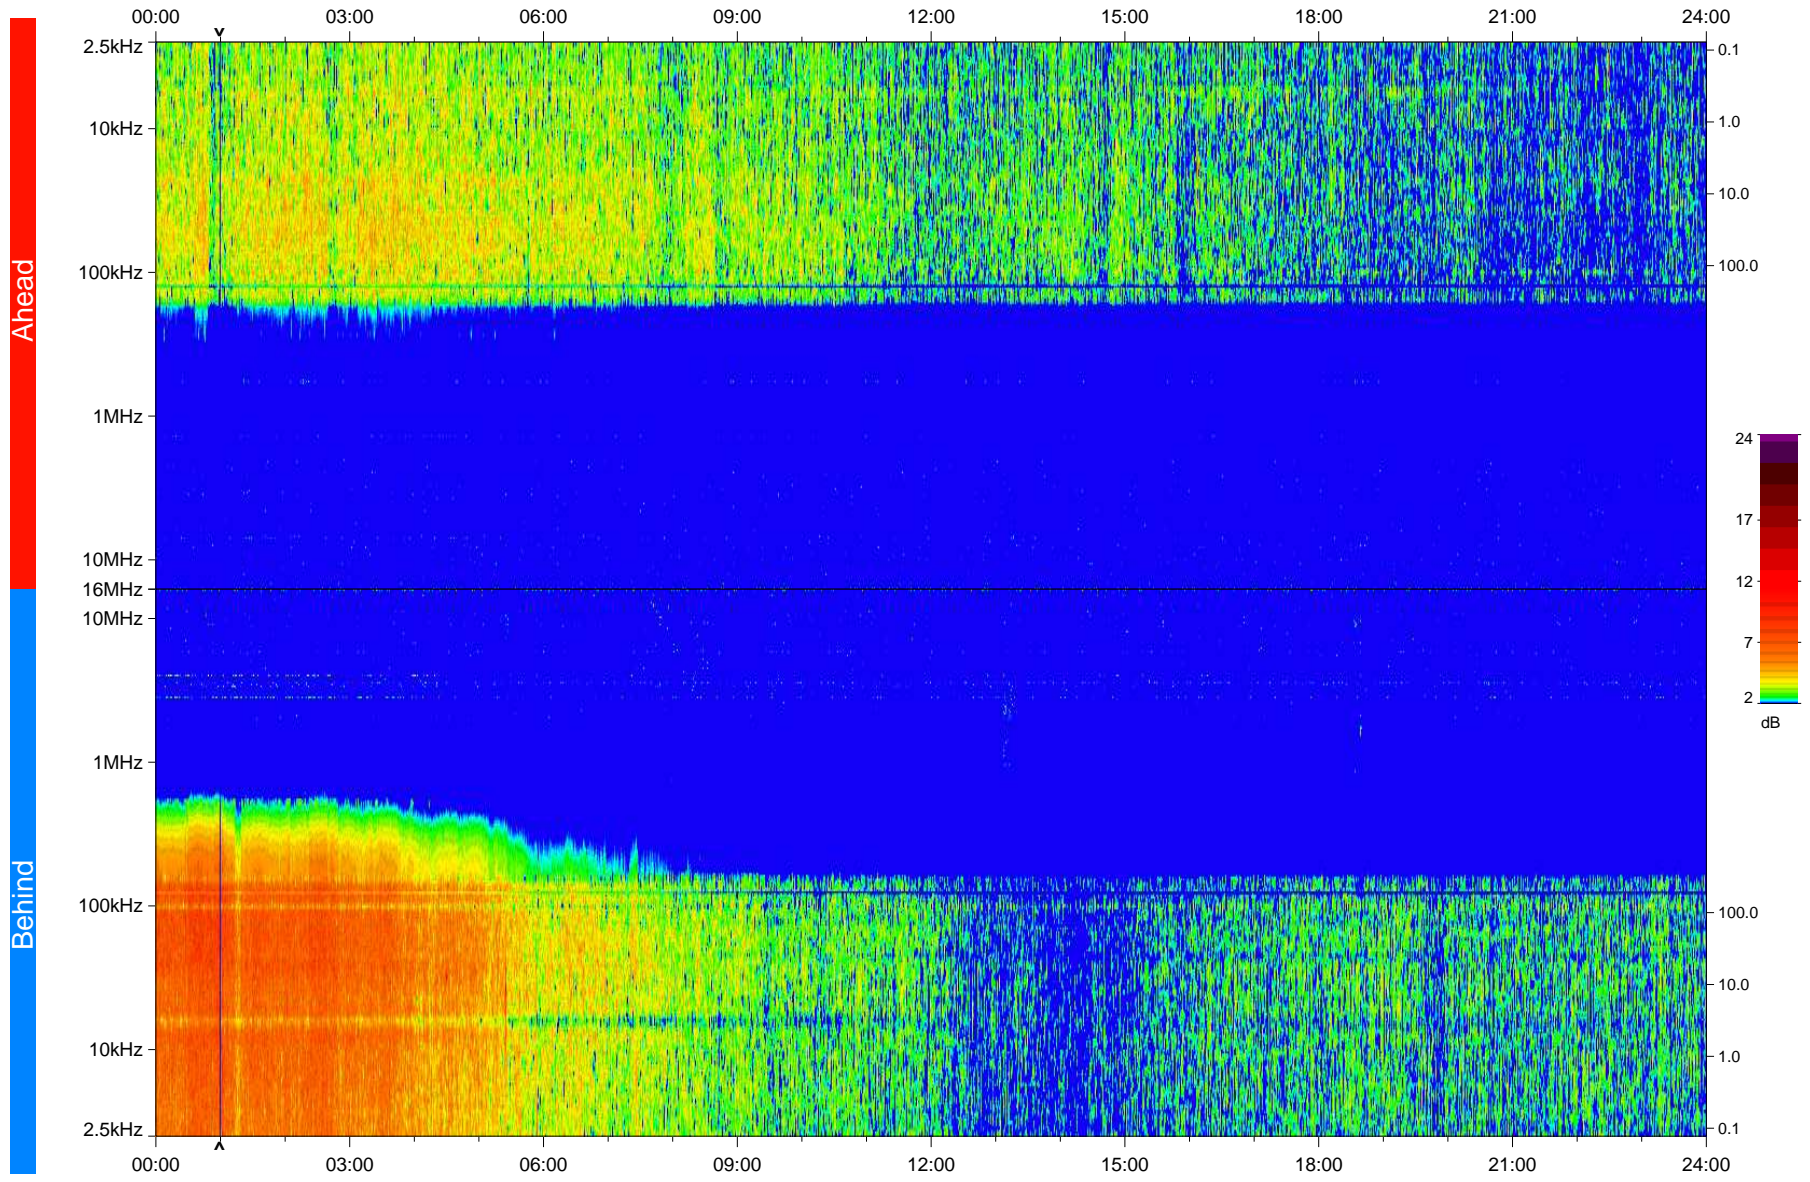

STEREO/WAVES Daily Summary - 09-Dec-2008 (DOY 344)

Ahead source file: swaves_ahead_2008_344_1_04.fin
Ahead PSE Angle: 42.2°

Behind PSE Angle: -44.2°
Behind source file: swaves_behind_2008_344_1_04.fin

Time (UTC)

file: stereo_swaves_daily-summary_color_20081209_v04
made by: space.umn.edu on macOS with IDL 8.8.2 on 2022-10-18 17:35:49, with TLib V945 / dynspec V311