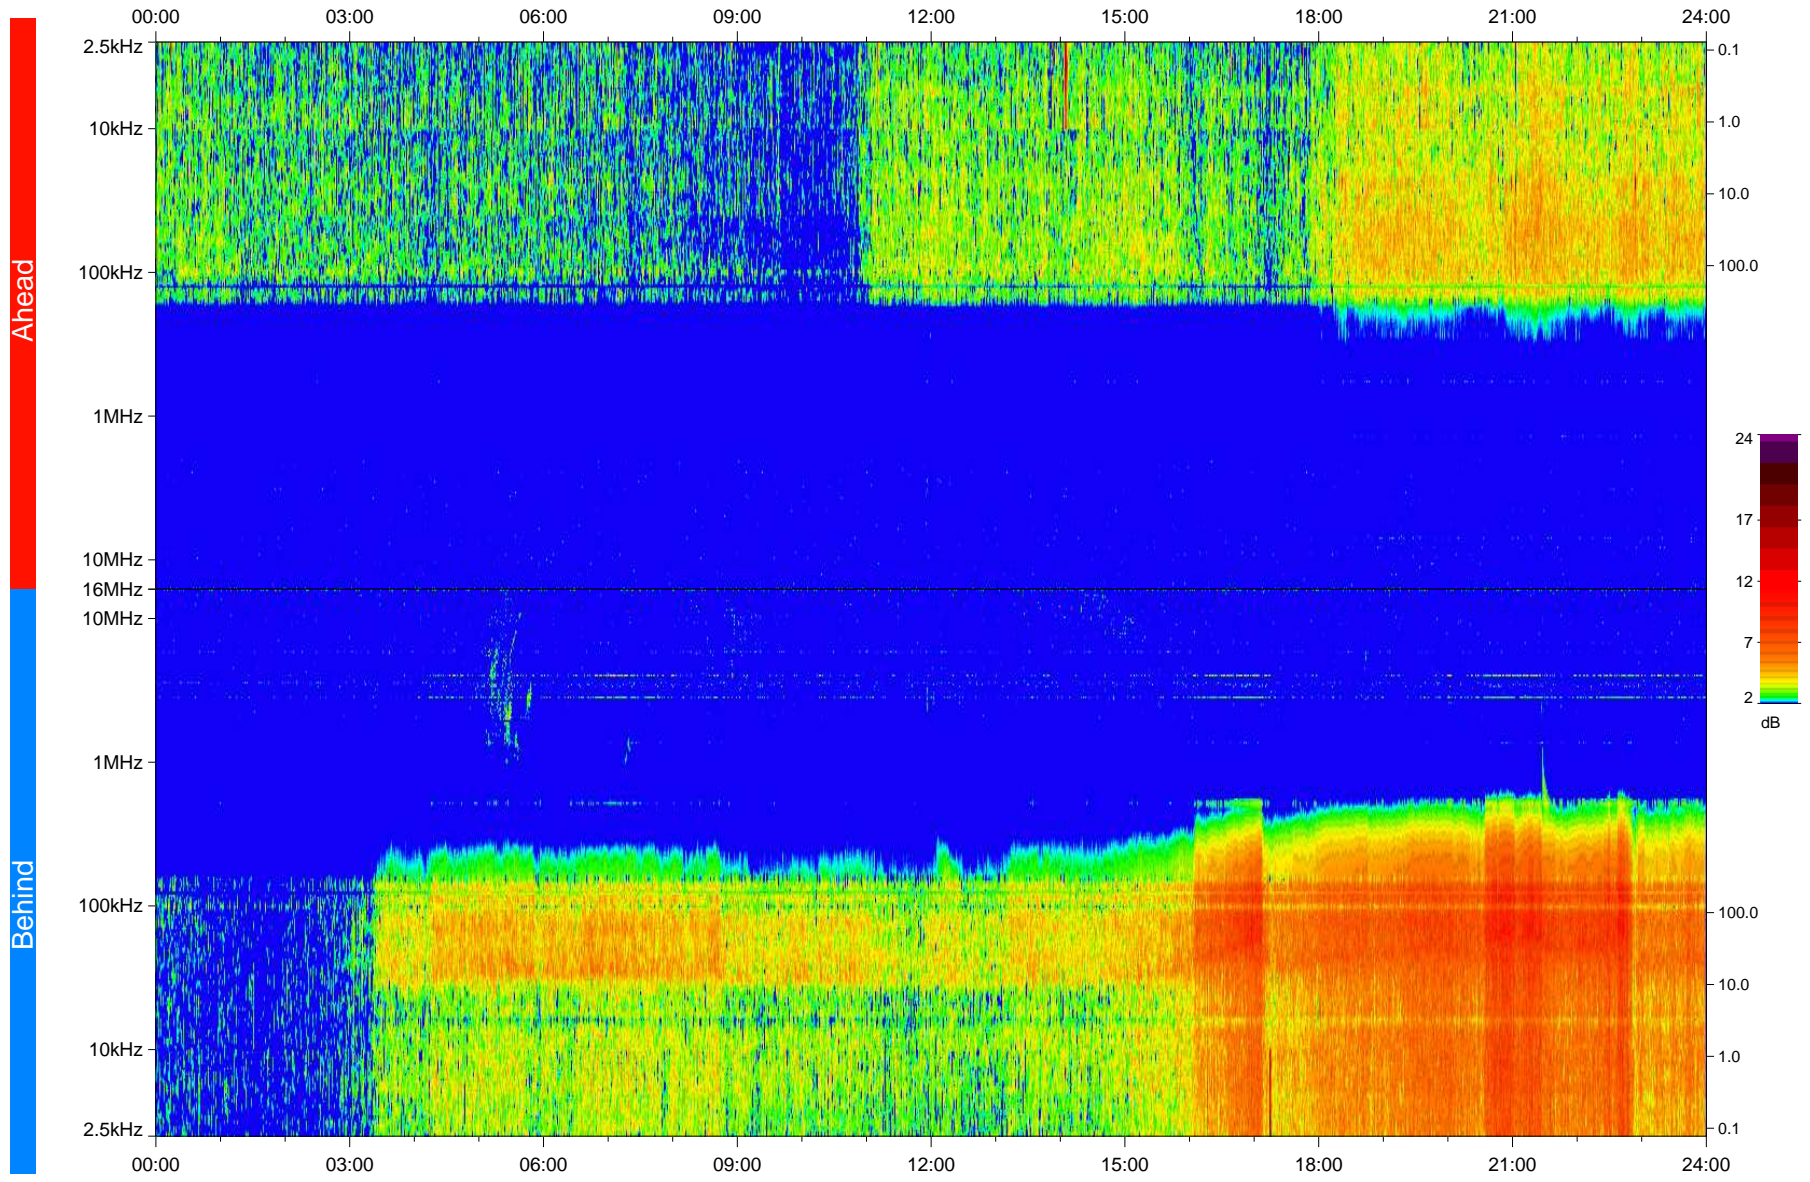

STEREO/WAVES Daily Summary - 08-Dec-2008 (DOY 343)

Ahead source file: swaves_ahead_2008_343_1_04.fin
Ahead PSE Angle: 42.2°

Behind PSE Angle: -44.1°
Behind source file: swaves_behind_2008_343_1_04.fin

Time (UTC)

file: stereo_swaves_daily-summary_color_20081208_v04
made by: space.umn.edu on macOS with IDL 8.8.2 on 2022-10-18 17:32:55, with TLib V945 / dynspec V311