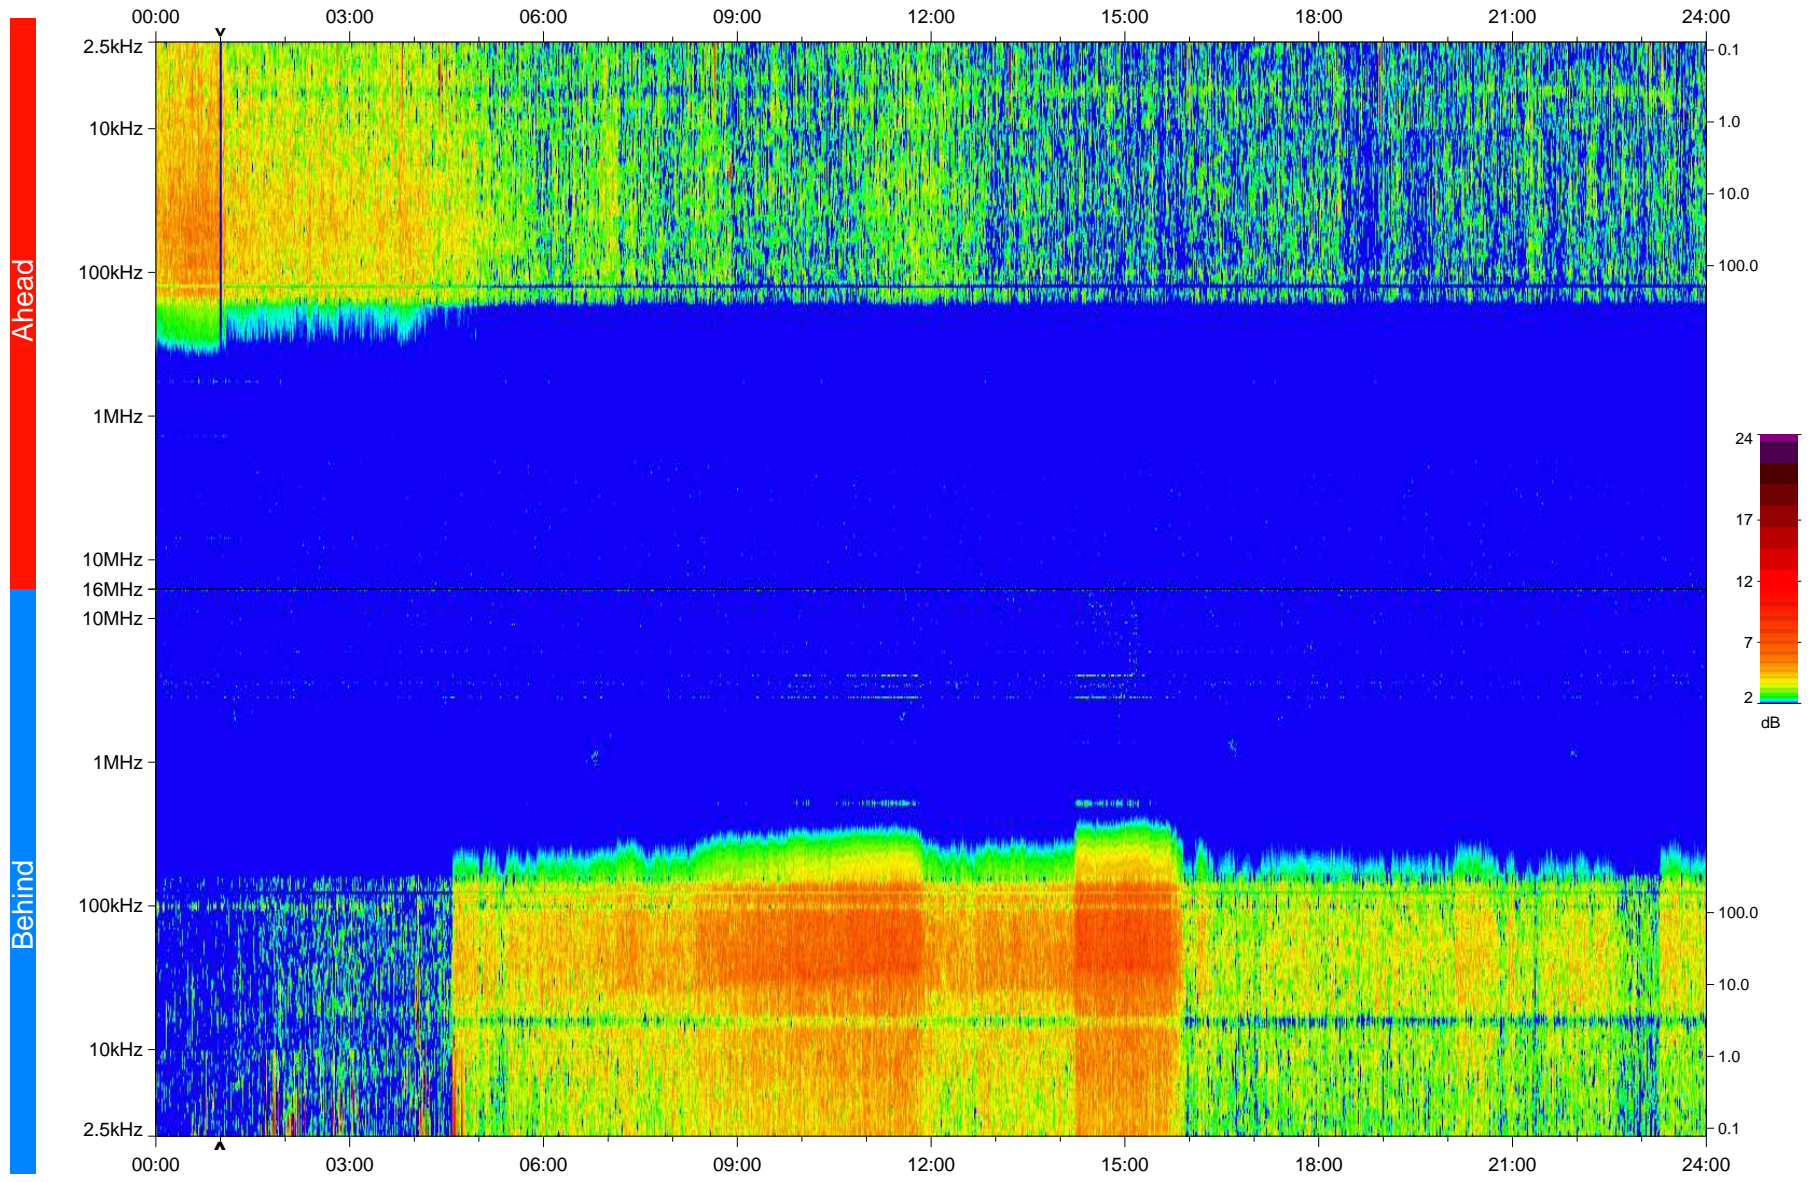

STEREO/WAVES Daily Summary - 07-Dec-2008 (DOY 342)

Ahead source file: swaves_ahead_2008_342_1_04.fin
Ahead PSE Angle: 42.2°

Behind PSE Angle: -43.9°
Behind source file: swaves_behind_2008_342_1_04.fin

Time (UTC)

file: stereo_swaves_daily-summary_color_20081207_v04
made by: space.umn.edu on macOS with IDL 8.8.2 on 2022-10-18 17:29:43, with TLib V945 / dynspec V311