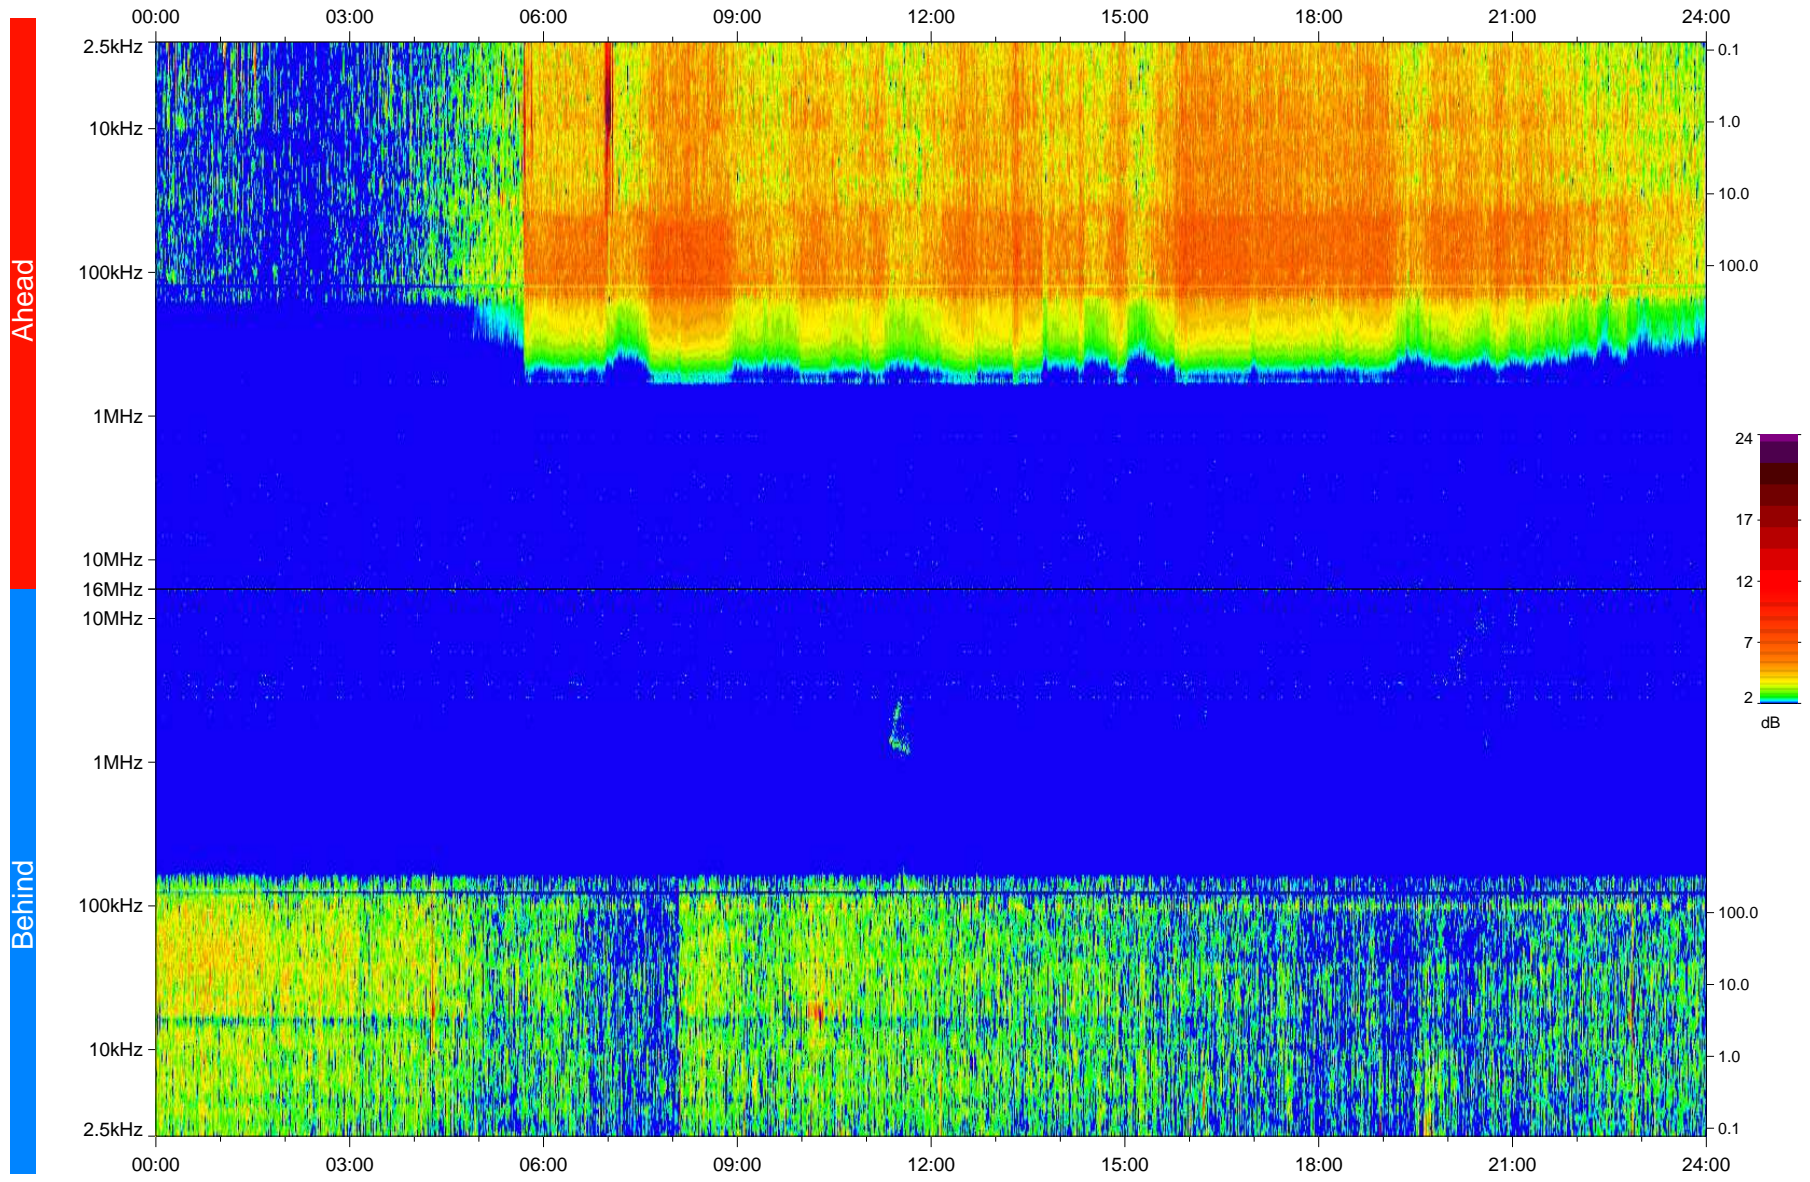

STEREO/WAVES Daily Summary - 06-Dec-2008 (DOY 341)

Ahead source file: swaves_ahead_2008_341_1_04.fin
Ahead PSE Angle: 42.2°

Behind PSE Angle: -43.9°
Behind source file: swaves_behind_2008_341_1_04.fin

Time (UTC)

file: stereo_swaves_daily-summary_color_20081206_v04
made by: space.umn.edu on macOS with IDL 8.8.2 on 2022-10-18 17:26:49, with TLib V945 / dynspec V311