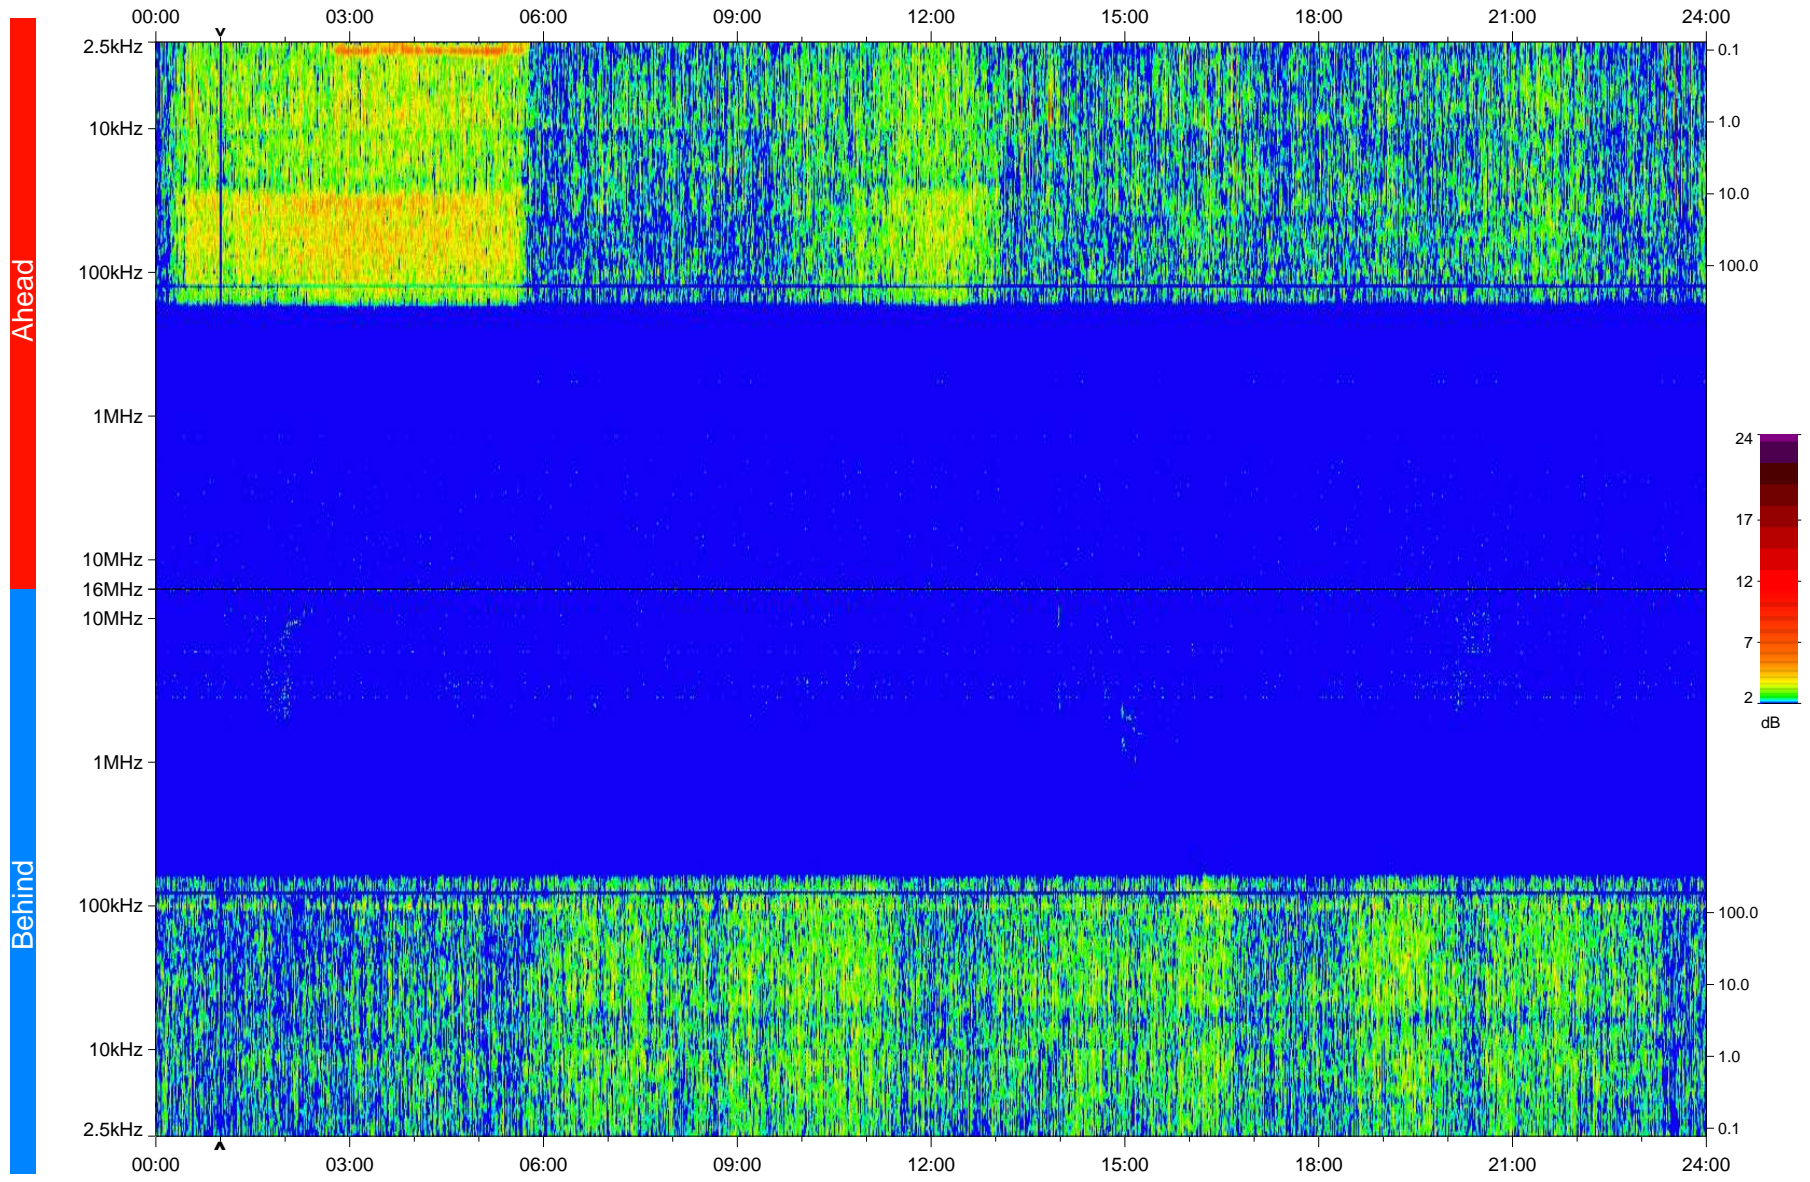

# STEREO/WAVES Daily Summary - 05-Dec-2008 (DOY 340)

Ahead source file: swaves\_ahead\_2008\_340\_1\_04.fin  
Ahead PSE Angle: 42.2°

Behind PSE Angle: -43.8°  
Behind source file: swaves\_behind\_2008\_340\_1\_04.fin

Time (UTC)

file: stereo\_swaves\_daily-summary\_color\_20081205\_v04  
made by: space.umn.edu on macOS with IDL 8.8.2 on 2022-10-18 17:23:54, with TLib V945 / dynspec V311