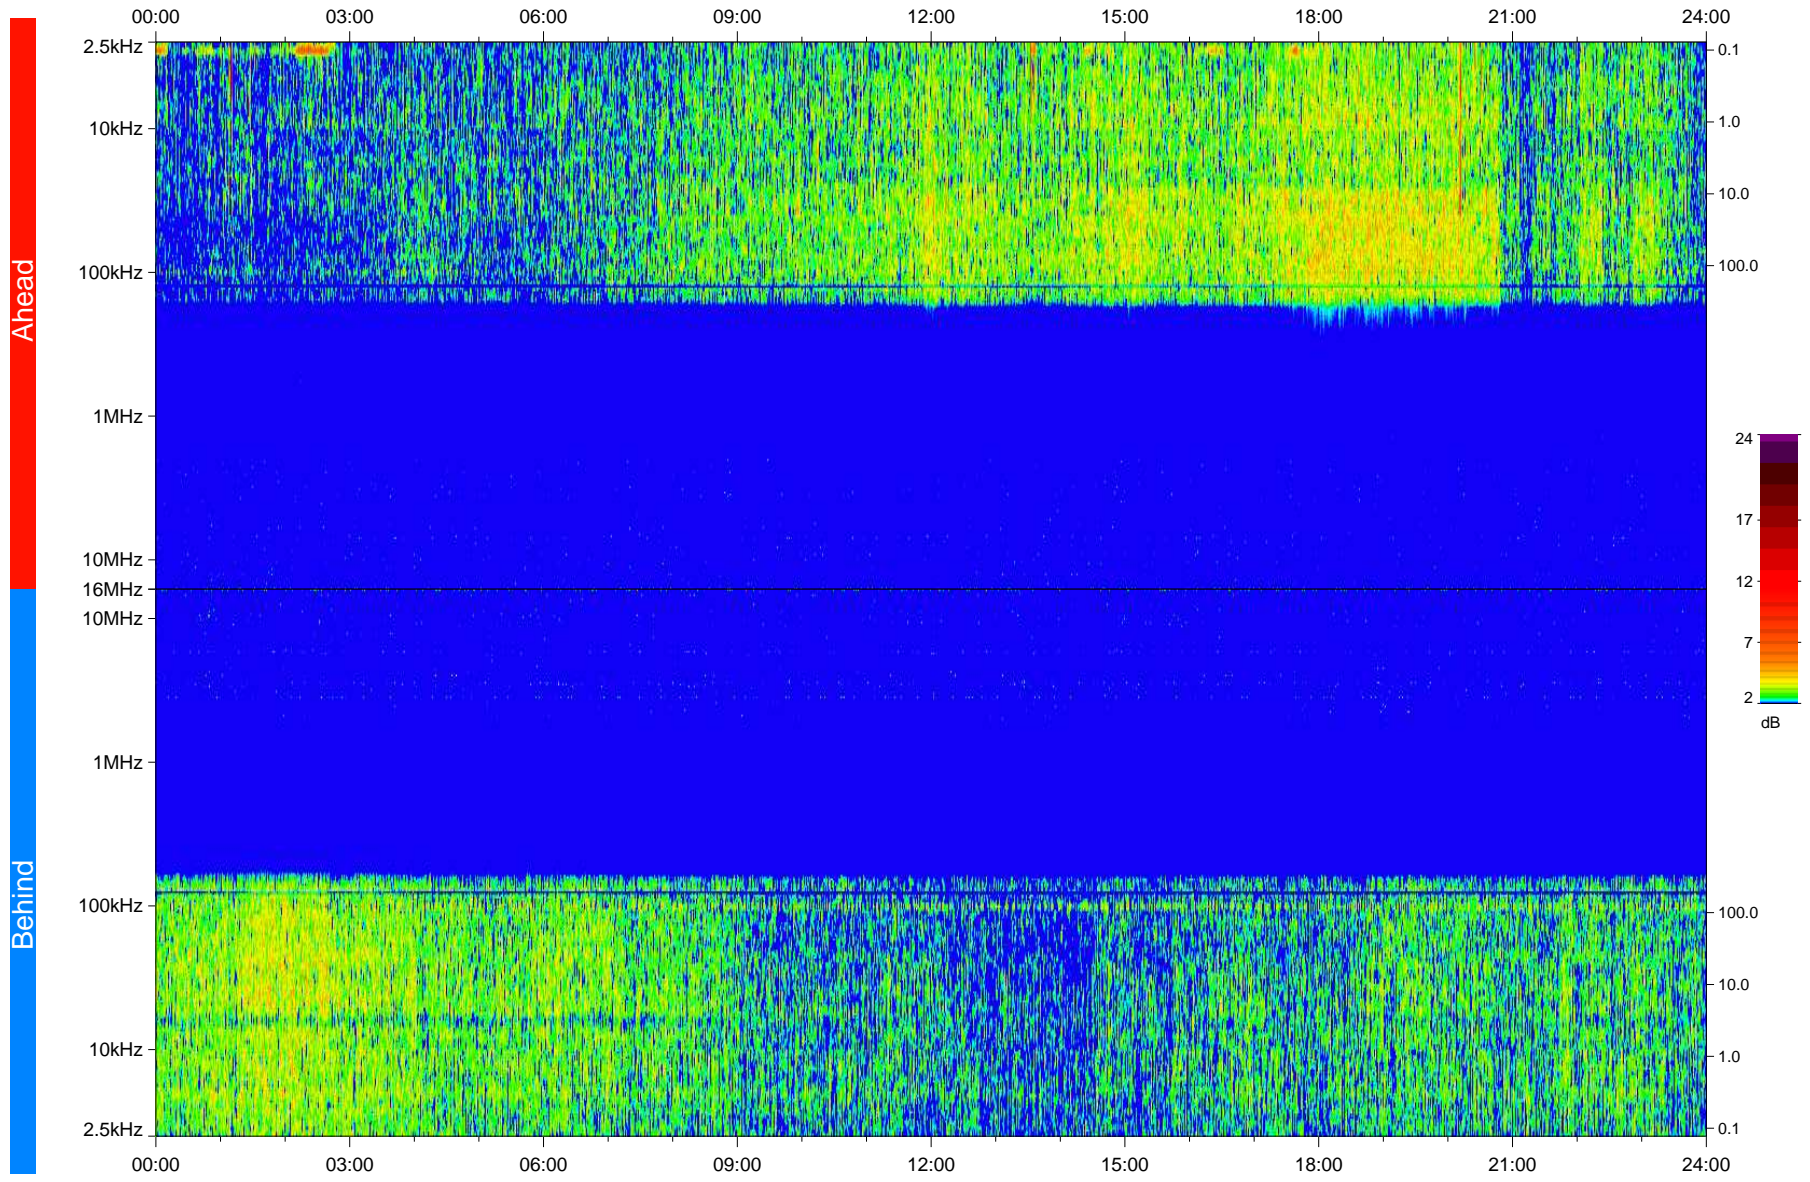

STEREO/WAVES Daily Summary - 04-Dec-2008 (DOY 339)

Ahead source file: swaves_ahead_2008_339_1_04.fin
Ahead PSE Angle: 42.1°

Behind PSE Angle: -43.7°
Behind source file: swaves_behind_2008_339_1_04.fin

Time (UTC)

file: stereo_swaves_daily-summary_color_20081204_v04
made by: space.umn.edu on macOS with IDL 8.8.2 on 2022-10-18 17:21:02, with TLib V945 / dynspec V311