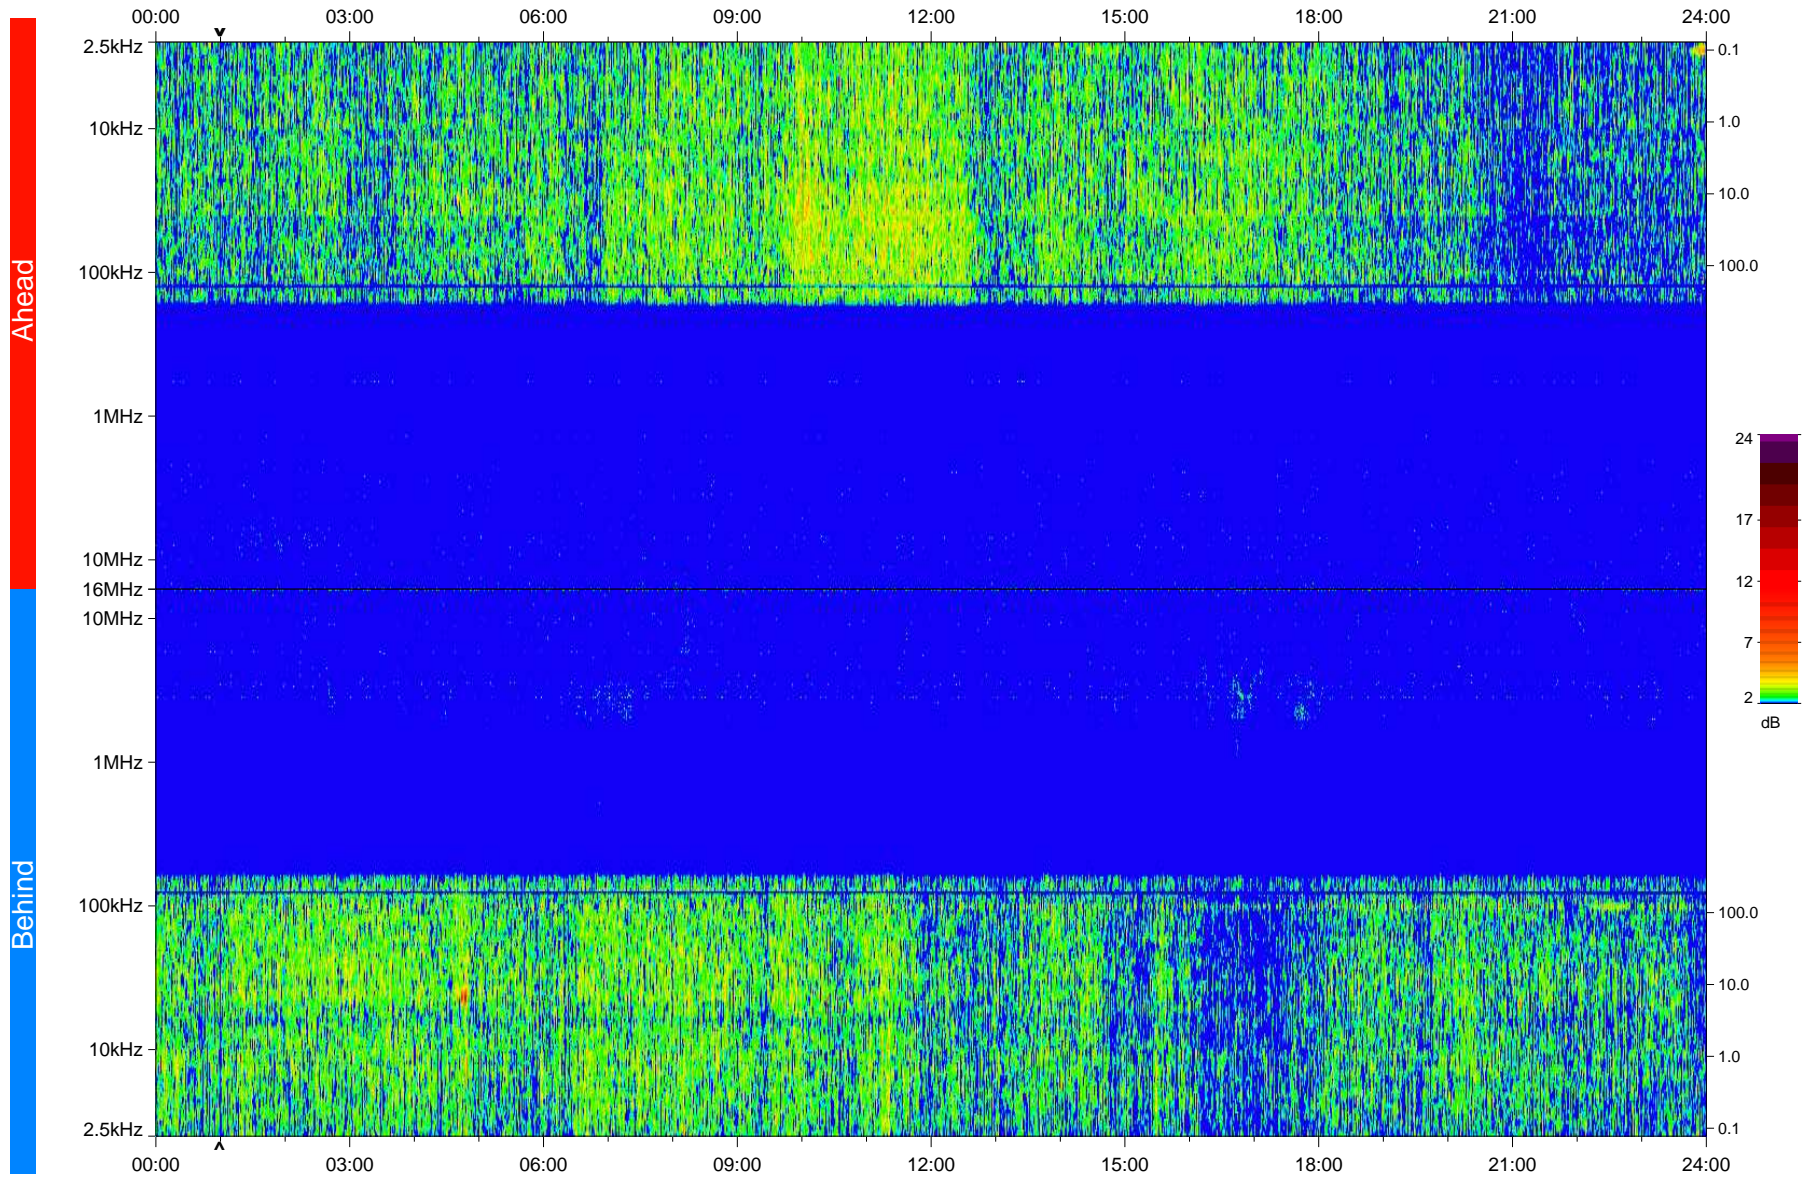

# STEREO/WAVES Daily Summary - 03-Dec-2008 (DOY 338)

Ahead source file: swaves\_ahead\_2008\_338\_1\_04.fin  
Ahead PSE Angle: 42.1°

Behind PSE Angle: -43.6°  
Behind source file: swaves\_behind\_2008\_338\_1\_04.fin

Time (UTC)

file: stereo\_swaves\_daily-summary\_color\_20081203\_v04  
made by: space.umn.edu on macOS with IDL 8.8.2 on 2022-10-18 17:18:10, with TLib V945 / dynspec V311