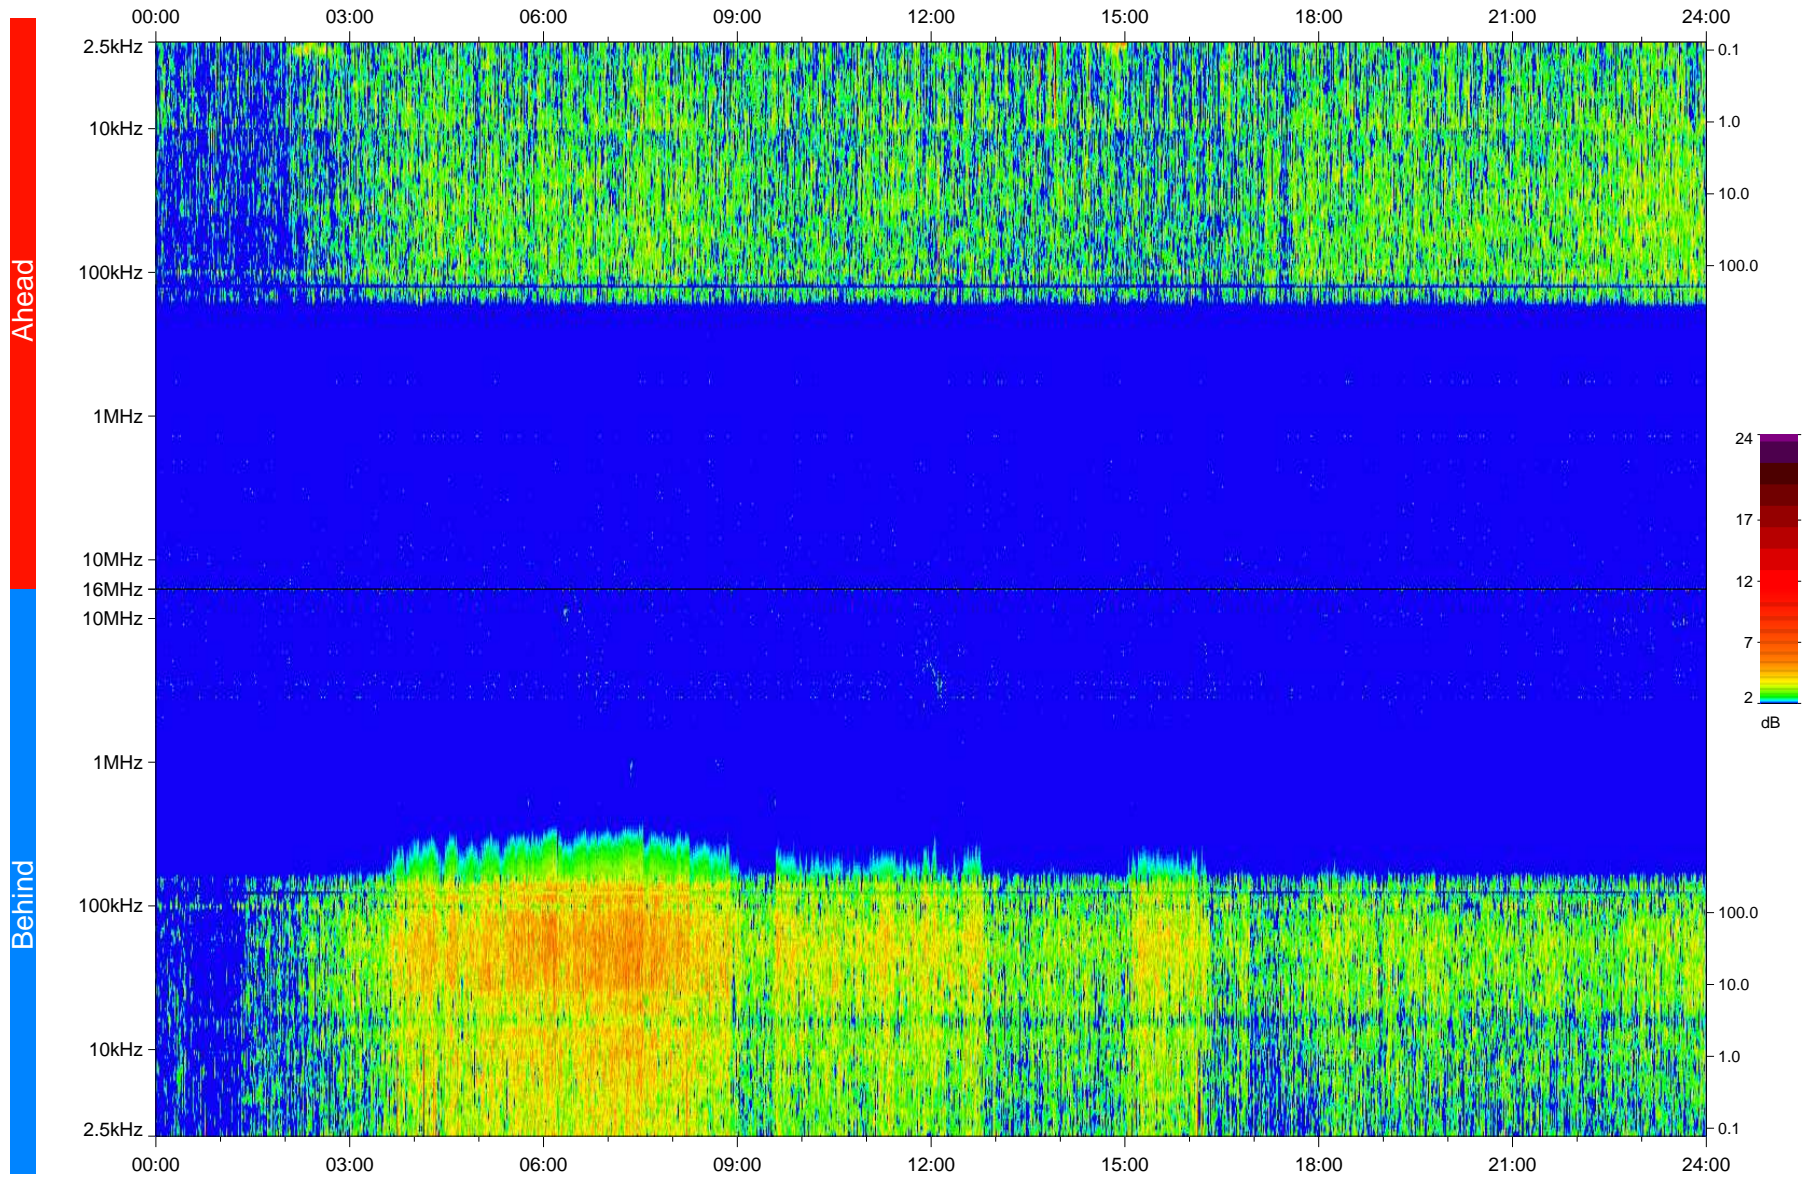

STEREO/WAVES Daily Summary - 02-Dec-2008 (DOY 337)

Ahead source file: swaves_ahead_2008_337_1_04.fin
Ahead PSE Angle: 42.1°

Behind PSE Angle: -43.5°
Behind source file: swaves_behind_2008_337_1_04.fin

Time (UTC)

file: stereo_swaves_daily-summary_color_20081202_v04
made by: space.umn.edu on macOS with IDL 8.8.2 on 2022-10-18 17:15:16, with TLib V945 / dynspec V311