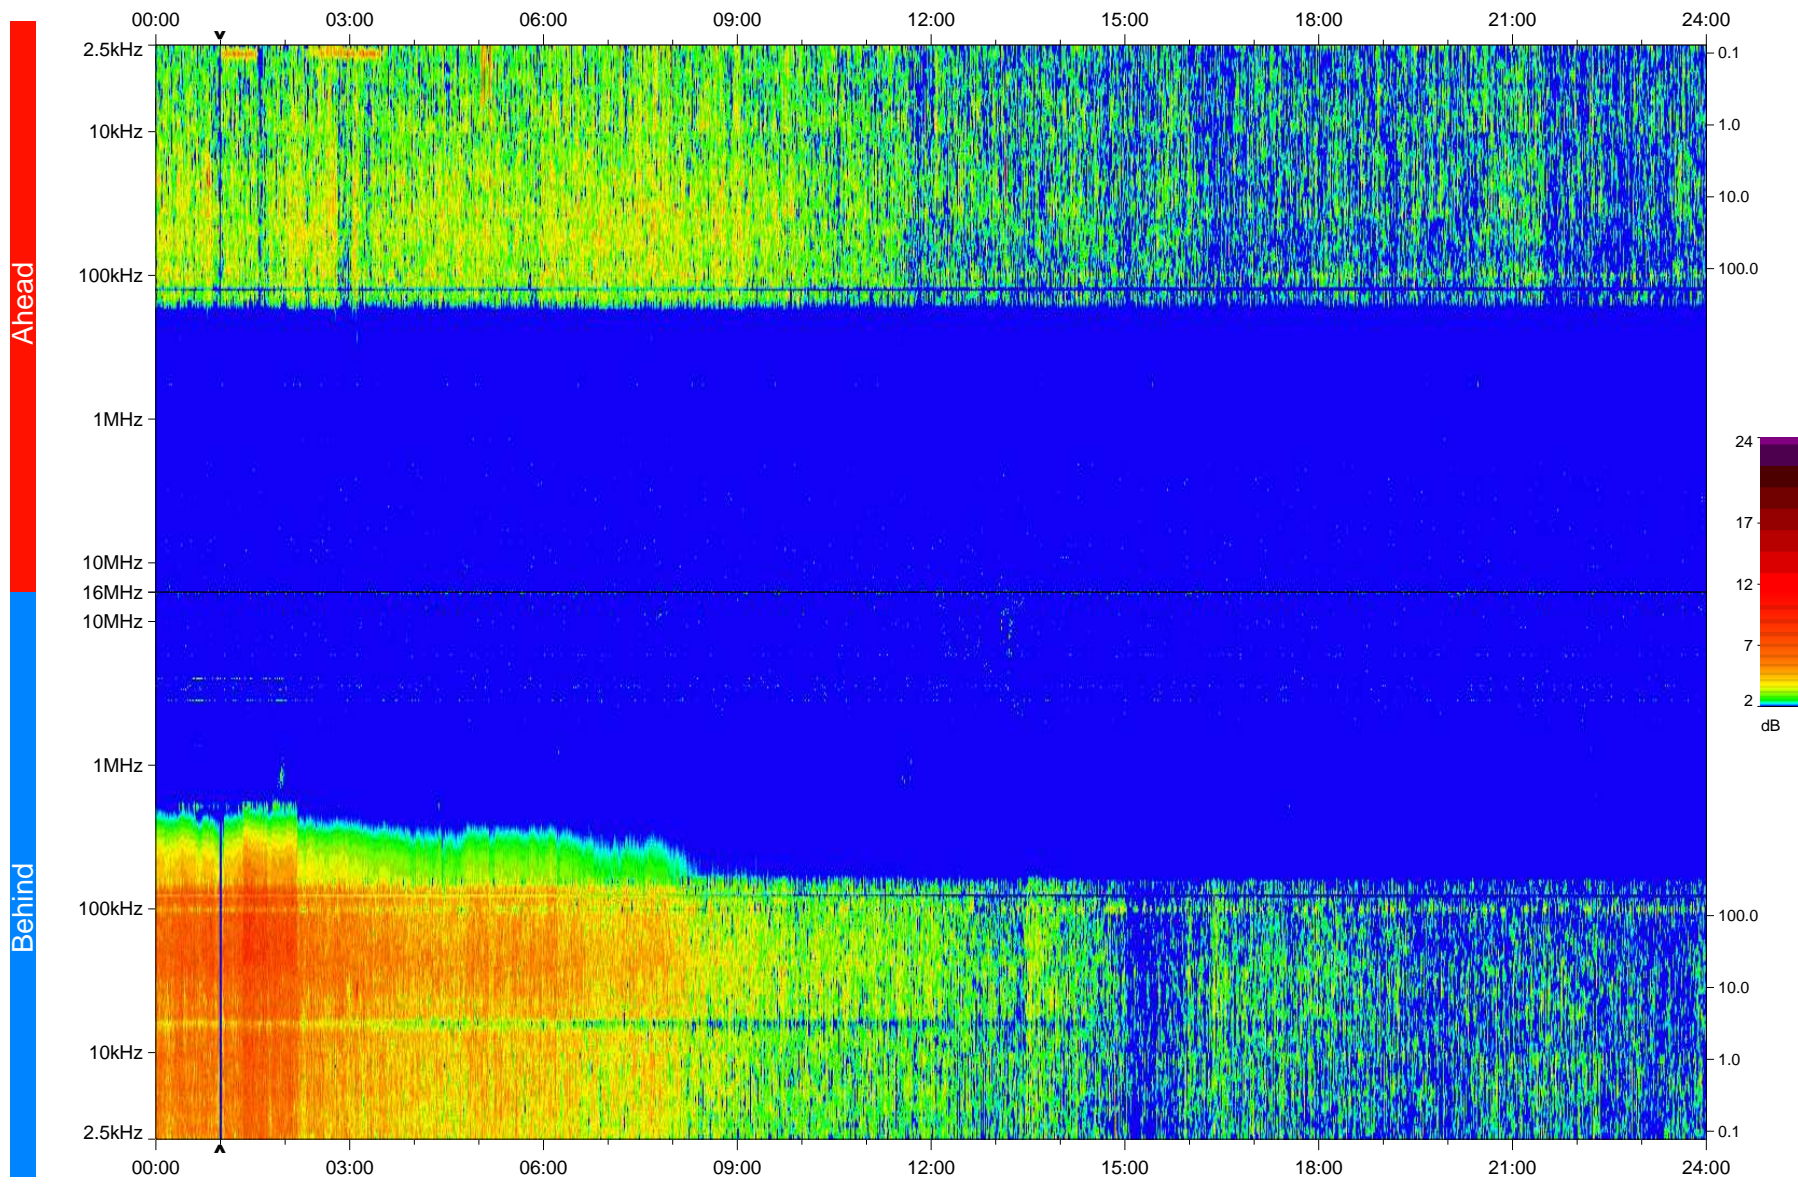

STEREO/WAVES Daily Summary - 01-Dec-2008 (DOY 336)

Ahead source file: swaves_ahead_2008_336_1_04.fin
Ahead PSE Angle: 42.0°

Behind PSE Angle: -43.5°
Behind source file: swaves_behind_2008_336_1_04.fin

Time (UTC)

file: stereo_swaves_daily-summary_color_20081201_v04
made by: space.umn.edu on macOS with IDL 8.8.2 on 2022-10-18 17:12:22, with Tlib V945 / dynspec V311