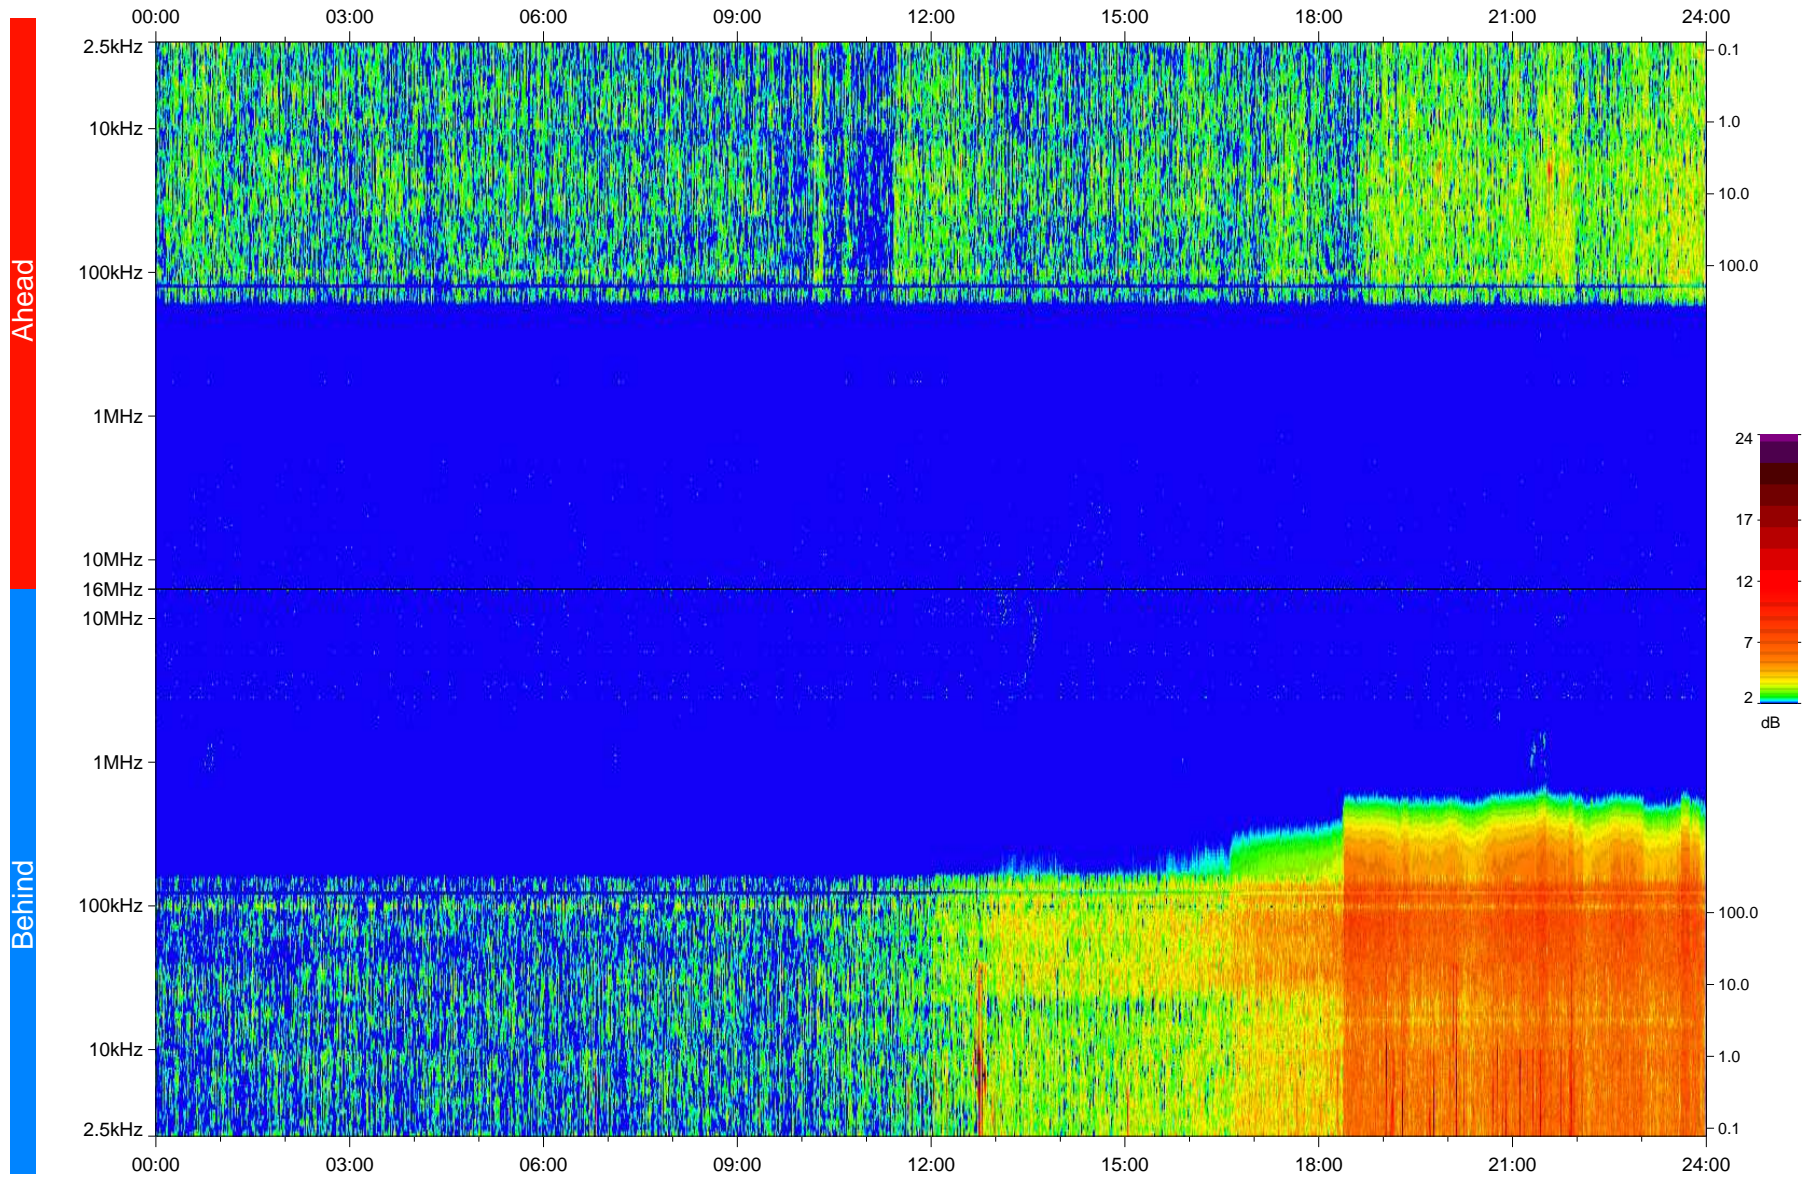

STEREO/WAVES Daily Summary - 30-Nov-2008 (DOY 335)

Ahead source file: swaves_ahead_2008_335_1_04.fin
Ahead PSE Angle: 42.1°

Behind PSE Angle: -43.3°
Behind source file: swaves_behind_2008_335_1_04.fin

Time (UTC)

file: stereo_swaves_daily-summary_color_20081130_v04
made by: space.umn.edu on macOS with IDL 8.8.2 on 2022-10-18 17:09:28, with TLib V945 / dynspec V311