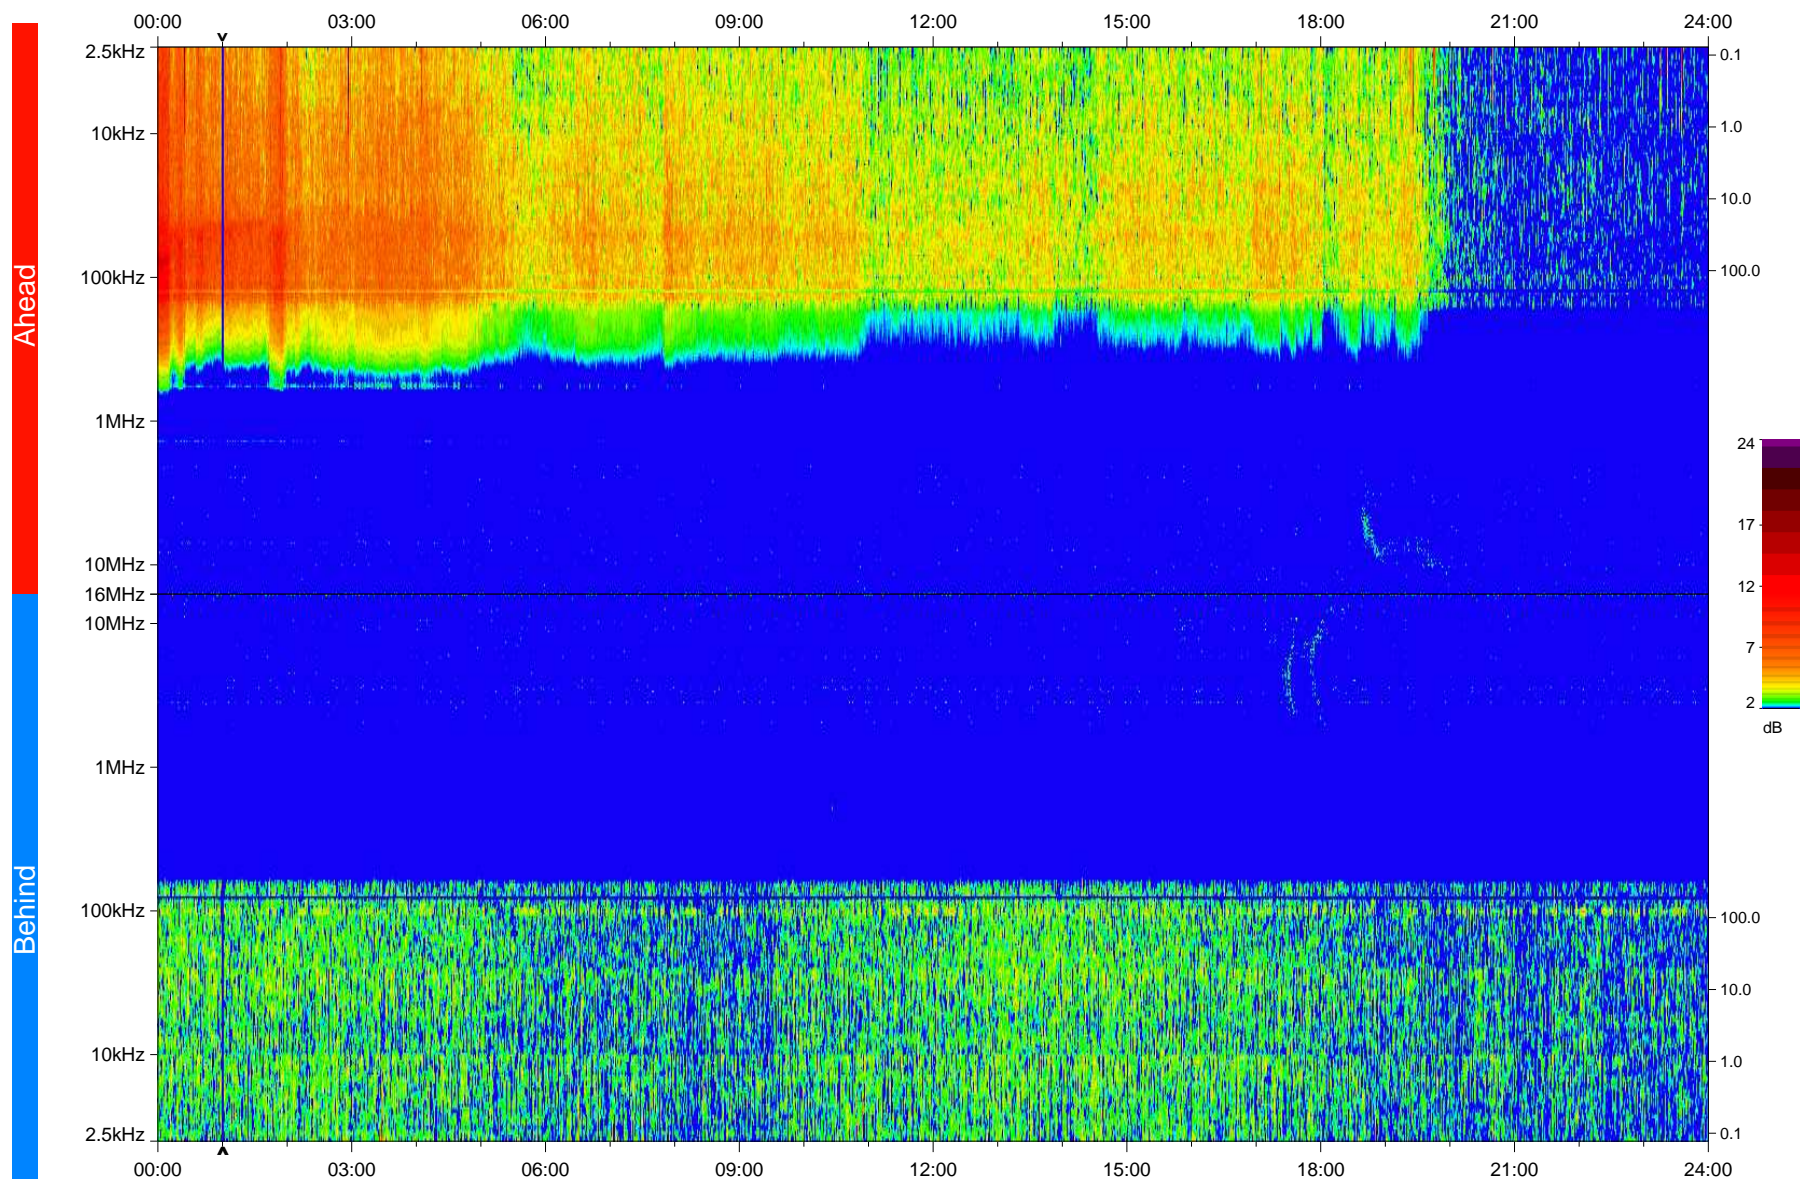

# STEREO/WAVES Daily Summary - 29-Nov-2008 (DOY 334)

Ahead source file: swaves\_ahead\_2008\_334\_1\_04.fin  
Ahead PSE Angle: 42.1°

Behind PSE Angle: -43.2°  
Behind source file: swaves\_behind\_2008\_334\_1\_04.fin

Time (UTC)

file: stereo\_swaves\_daily-summary\_color\_20081129\_v04  
made by: space.umn.edu on macOS with IDL 8.8.2 on 2022-10-18 17:06:35, with TLib V945 / dynspec V311