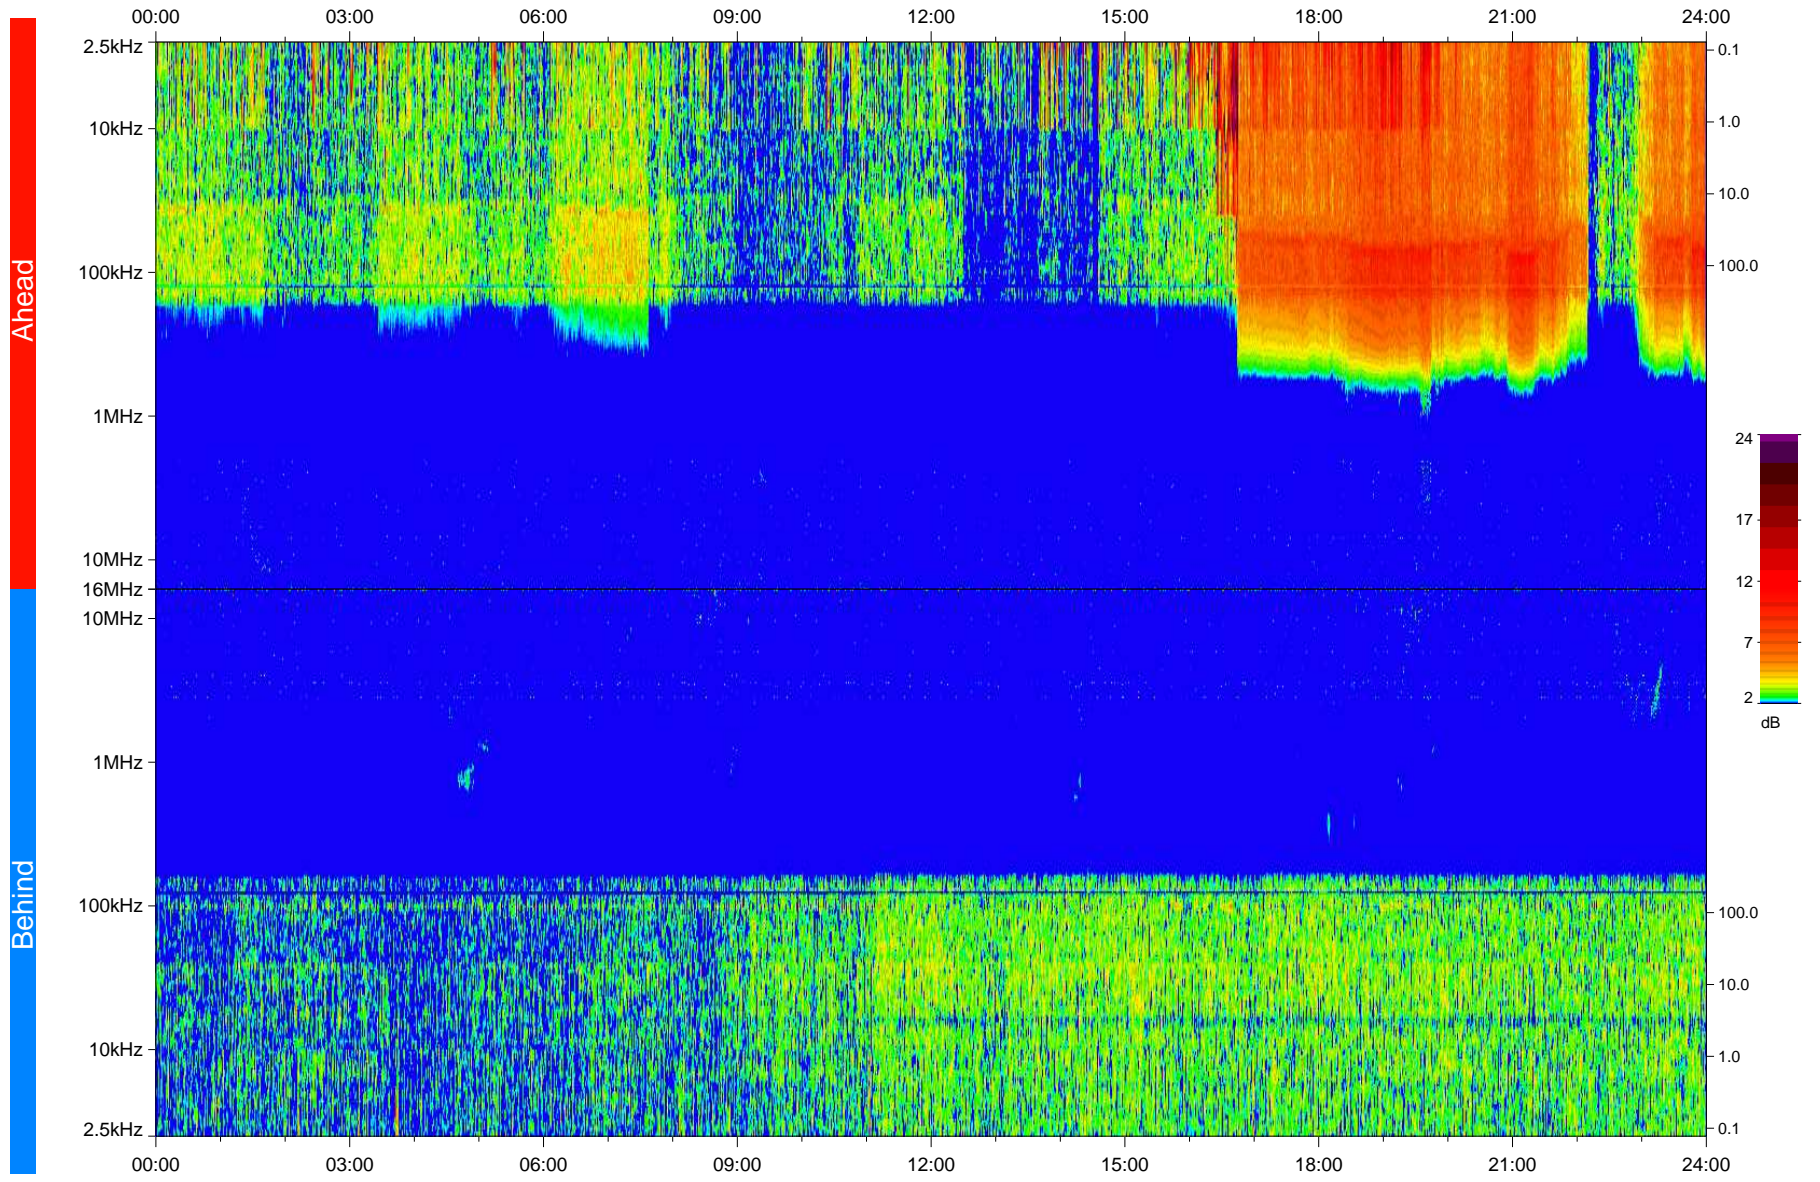

STEREO/WAVES Daily Summary - 28-Nov-2008 (DOY 333)

Ahead source file: swaves_ahead_2008_333_1_04.fin
Ahead PSE Angle: 42.0°

Behind PSE Angle: -43.1°
Behind source file: swaves_behind_2008_333_1_04.fin

Time (UTC)

file: stereo_swaves_daily-summary_color_20081128_v04
made by: space.umn.edu on macOS with IDL 8.8.2 on 2022-10-18 17:03:42, with TLib V945 / dynspec V311