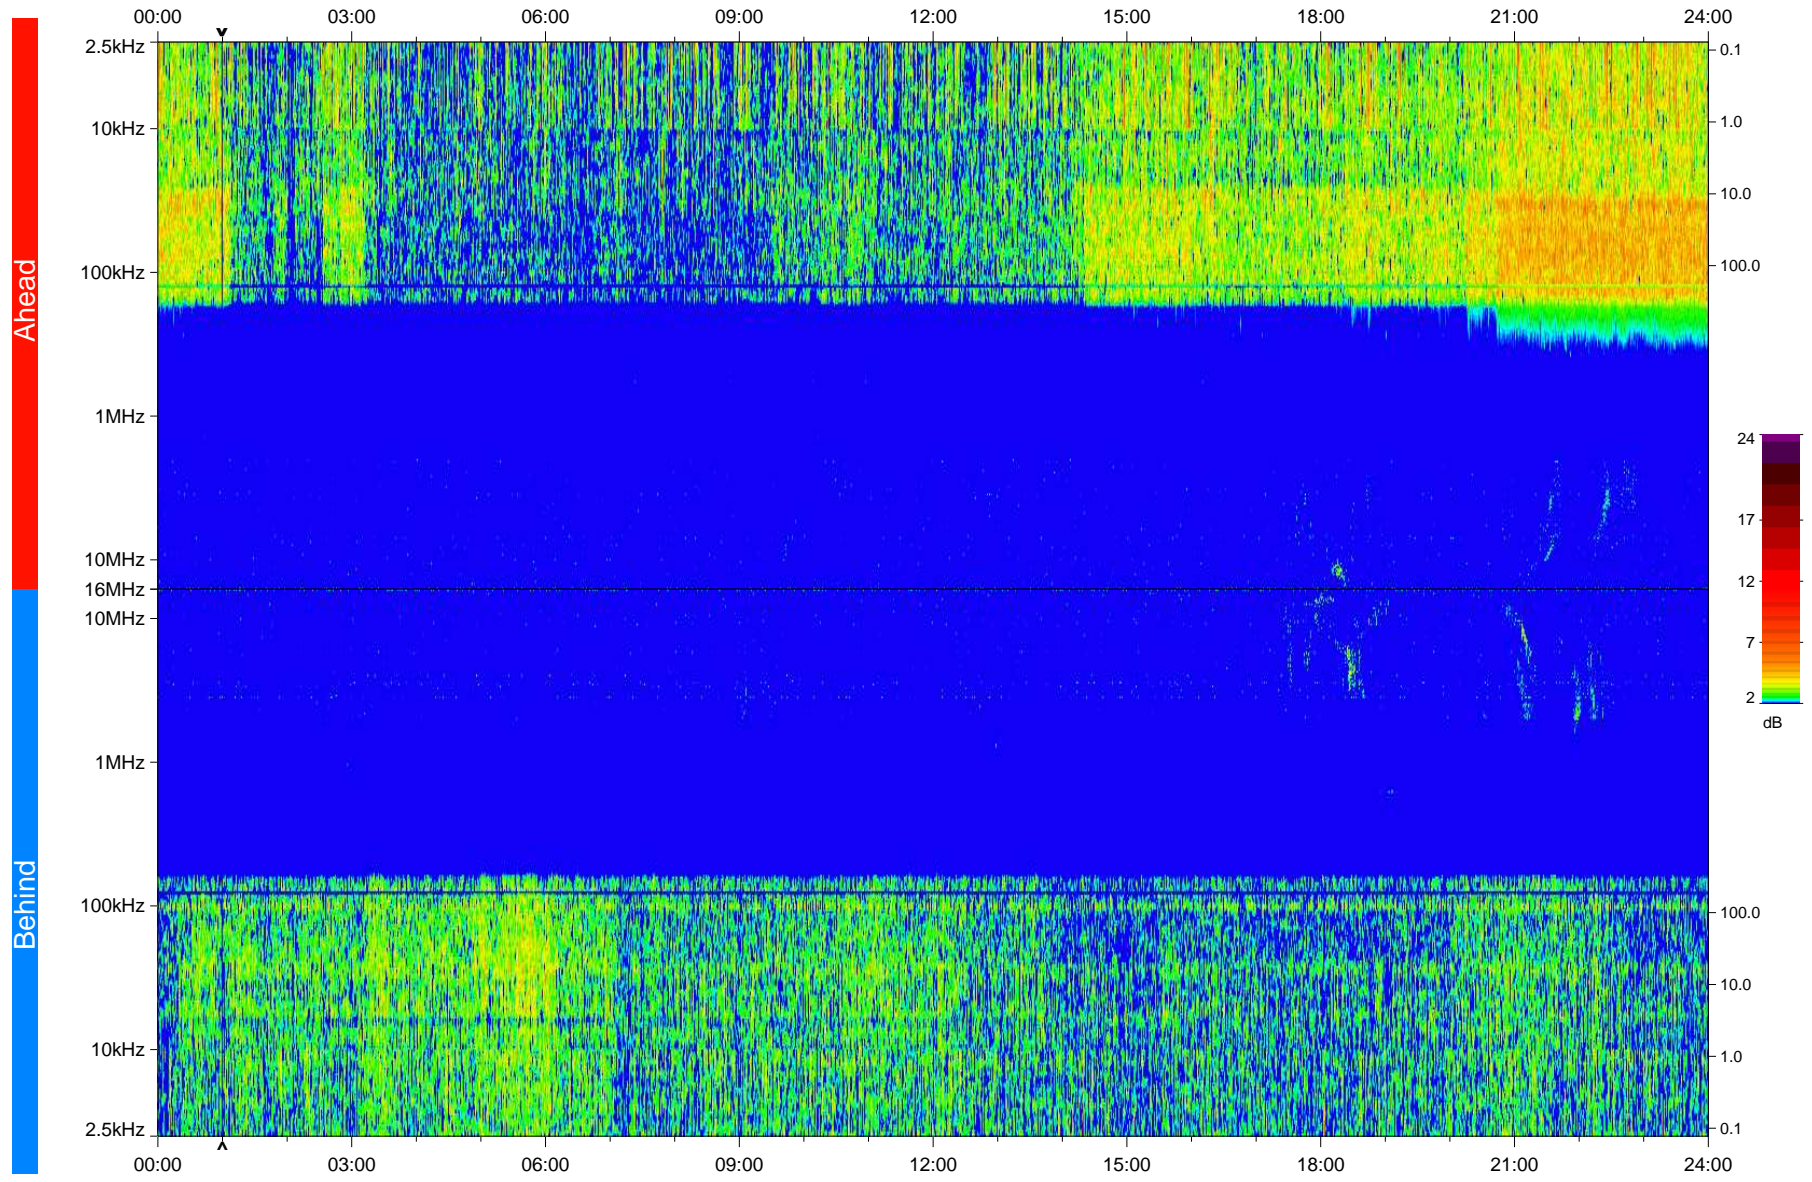

STEREO/WAVES Daily Summary - 27-Nov-2008 (DOY 332)

Ahead source file: swaves_ahead_2008_332_1_04.fin
Ahead PSE Angle: 42.0°

Behind PSE Angle: -43.0°
Behind source file: swaves_behind_2008_332_1_04.fin

Time (UTC)

file: stereo_swaves_daily-summary_color_20081127_v04
made by: space.umn.edu on macOS with IDL 8.8.2 on 2022-10-18 17:00:45, with TLib V945 / dynspec V311