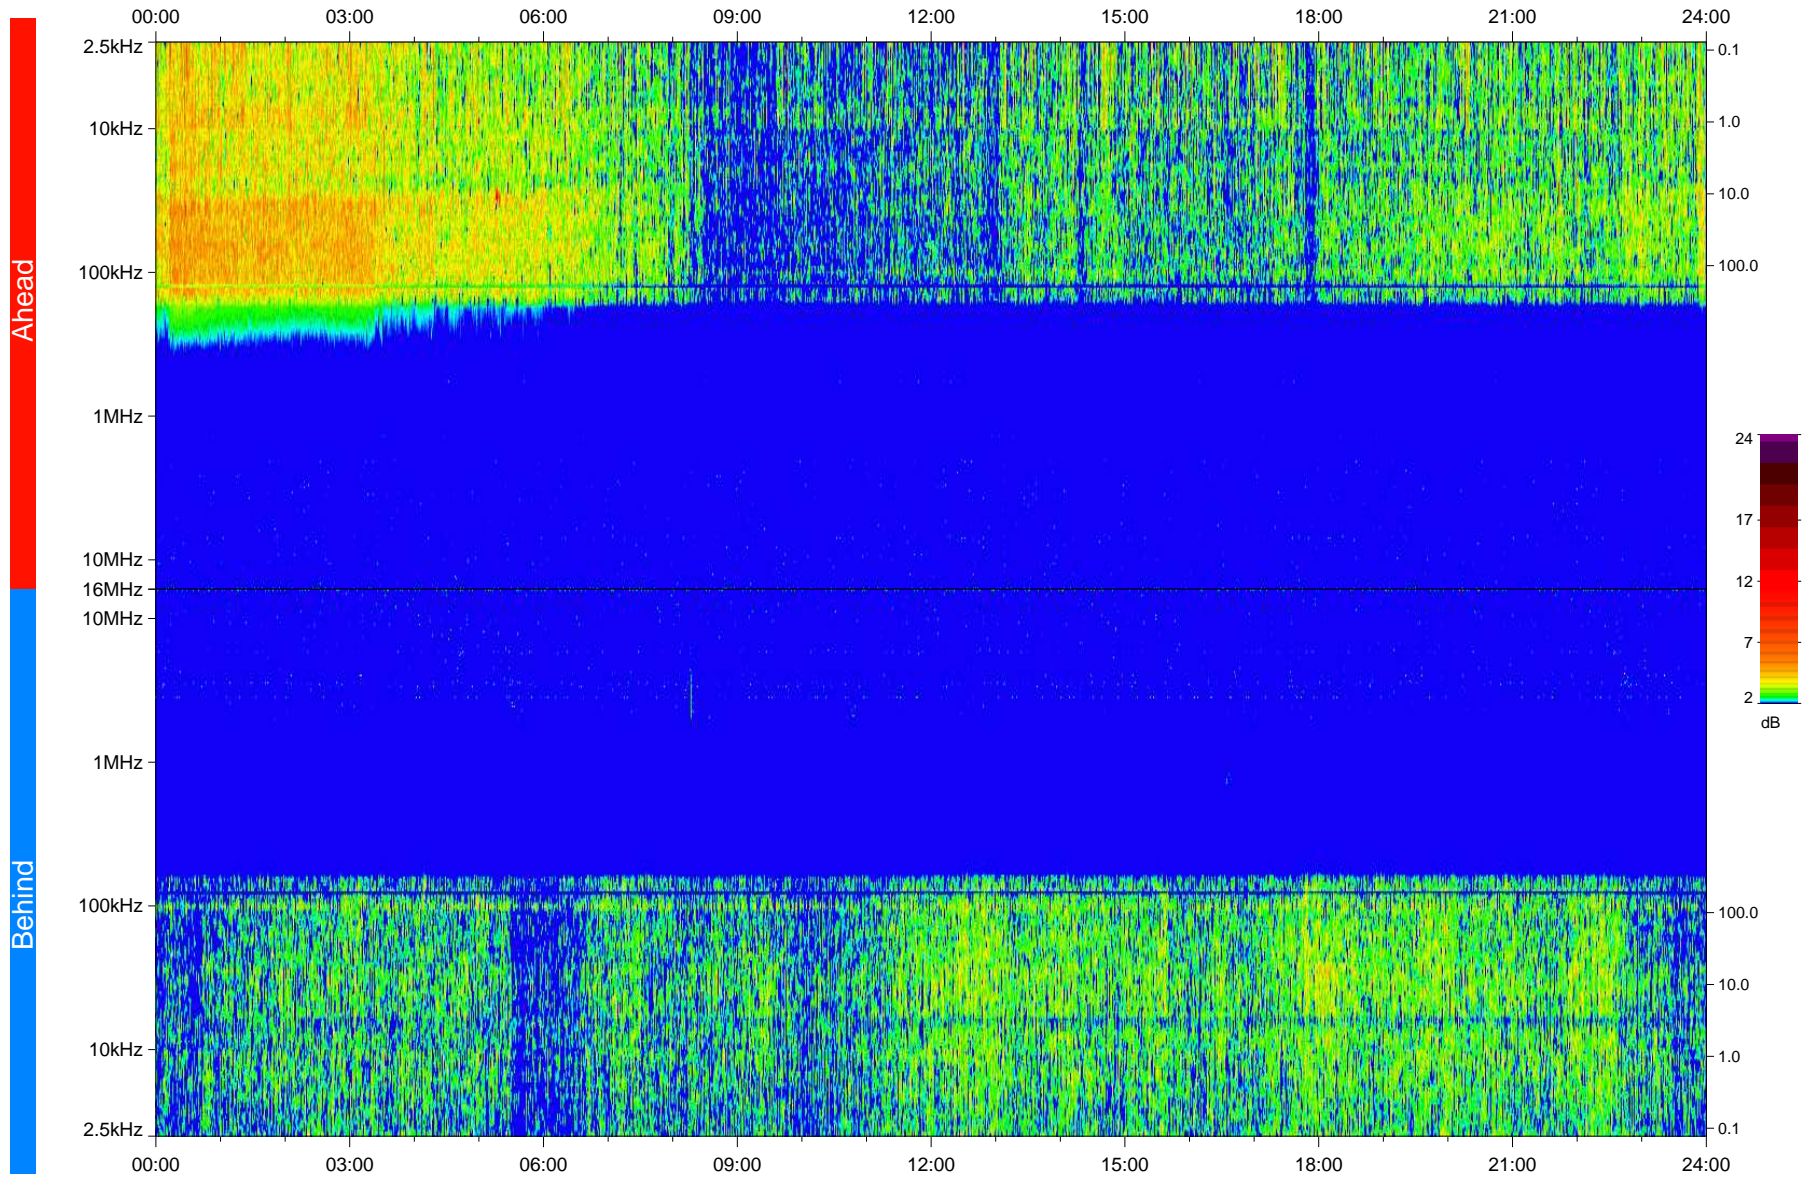

STEREO/WAVES Daily Summary - 26-Nov-2008 (DOY 331)

Ahead source file: swaves_ahead_2008_331_1_04.fin
Ahead PSE Angle: 42.0°

Behind PSE Angle: -42.9°
Behind source file: swaves_behind_2008_331_1_04.fin

Time (UTC)

file: stereo_swaves_daily-summary_color_20081126_v04
made by: space.umn.edu on macOS with IDL 8.8.2 on 2022-10-18 16:57:52, with TMLib V945 / dynspec V311