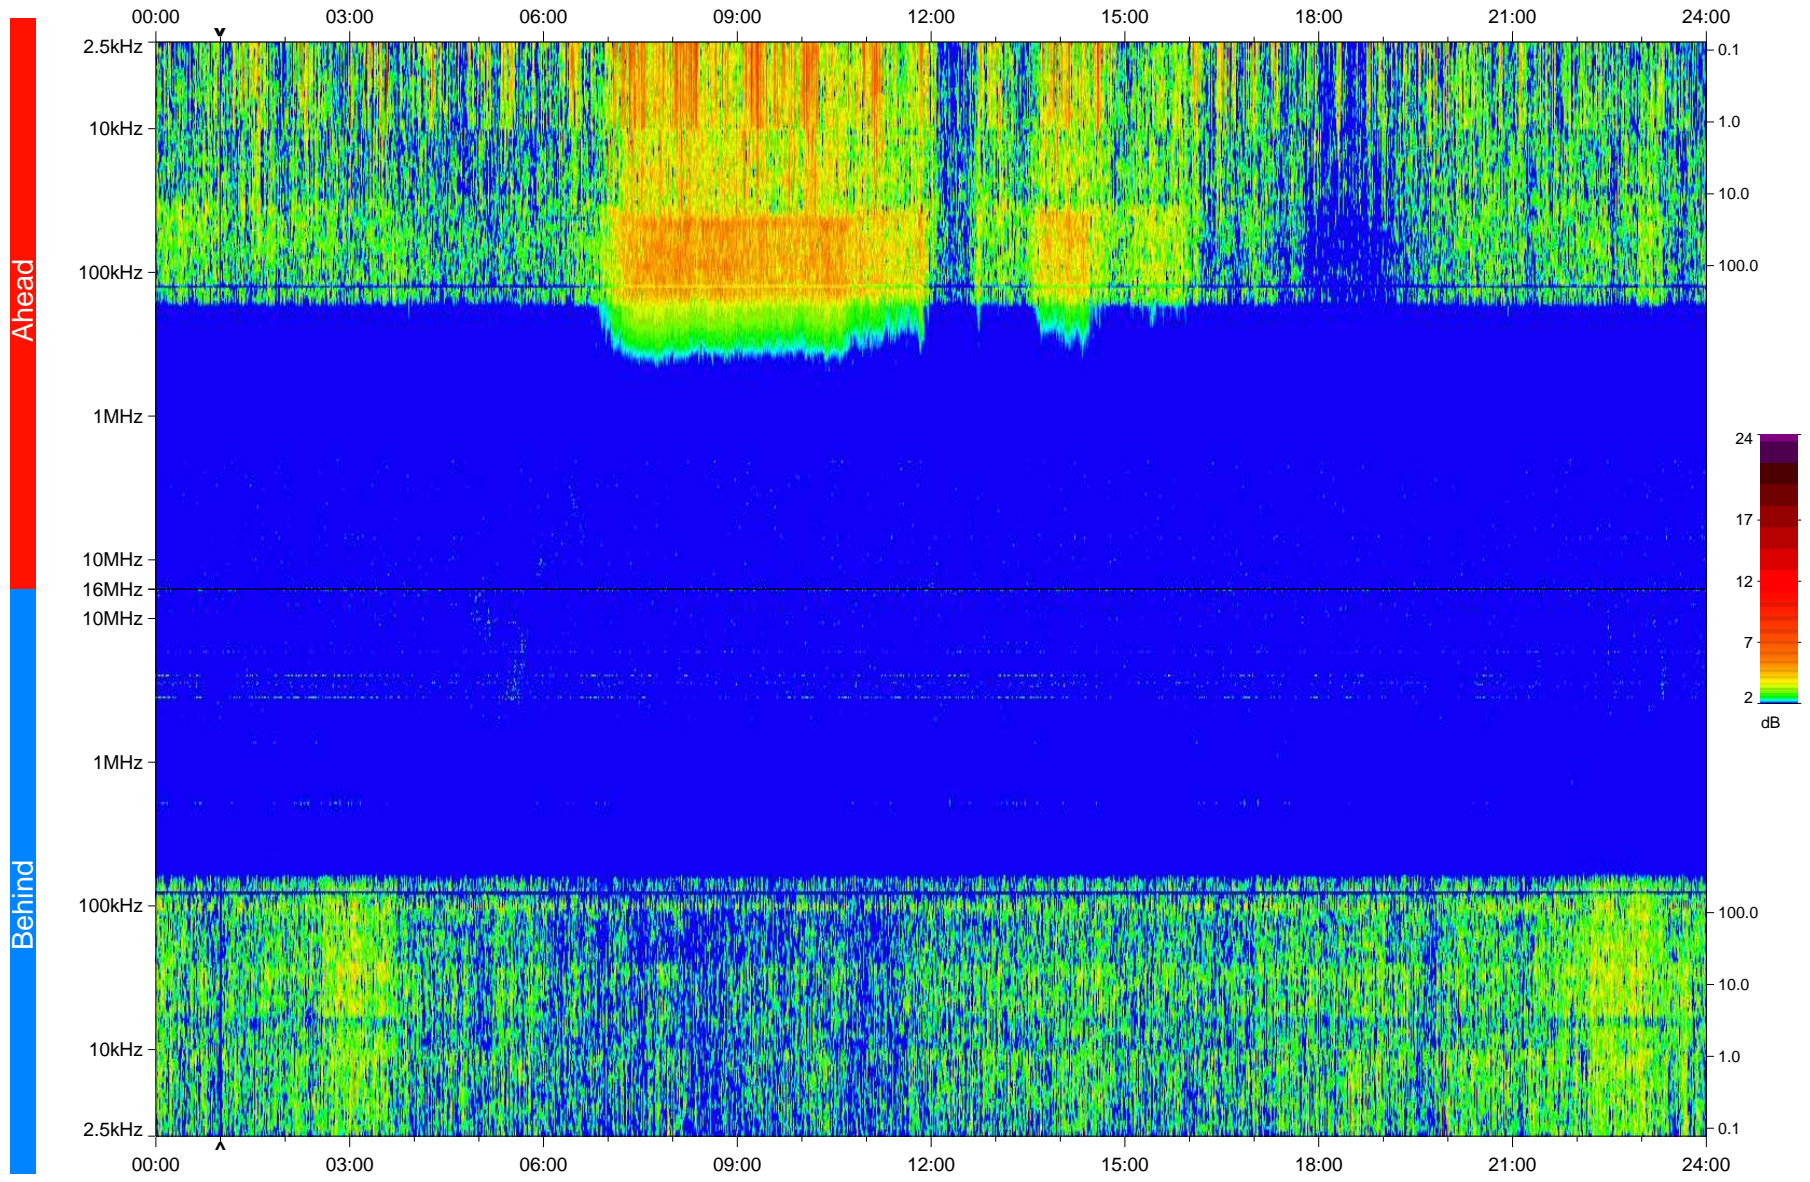

STEREO/WAVES Daily Summary - 25-Nov-2008 (DOY 330)

Ahead source file: swaves_ahead_2008_330_1_04.fin
Ahead PSE Angle: 41.9°

Behind PSE Angle: -42.8°
Behind source file: swaves_behind_2008_330_1_04.fin

Time (UTC)

file: stereo_swaves_daily-summary_color_20081125_v04
made by: space.umn.edu on macOS with IDL 8.8.2 on 2022-10-18 16:54:59, with TLib V945 / dynspec V311