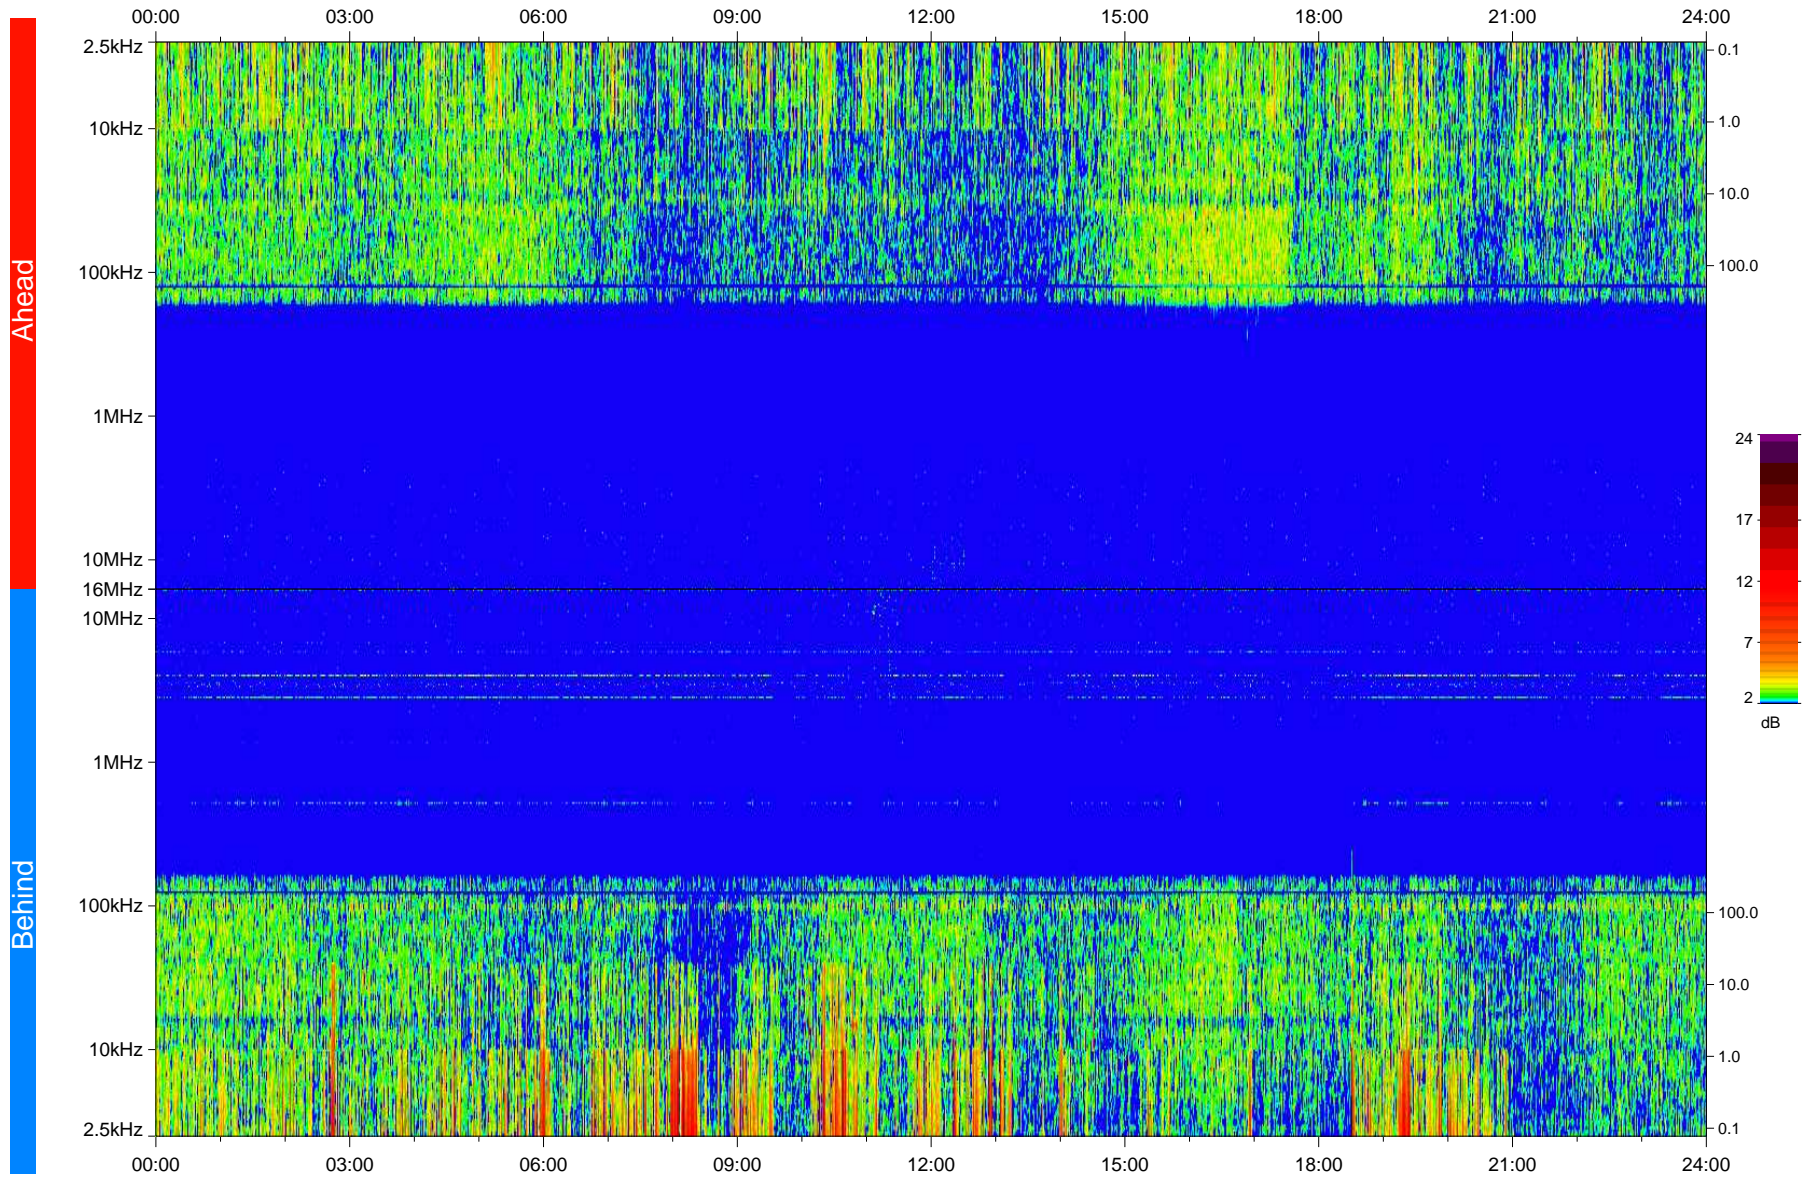

STEREO/WAVES Daily Summary - 24-Nov-2008 (DOY 329)

Ahead source file: swaves_ahead_2008_329_1_04.fin
Ahead PSE Angle: 41.9°

Behind PSE Angle: -42.8°
Behind source file: swaves_behind_2008_329_1_04.fin

Time (UTC)

file: stereo_swaves_daily-summary_color_20081124_v04
made by: space.umn.edu on macOS with IDL 8.8.2 on 2022-10-18 16:52:04, with TMLib V945 / dynspec V311