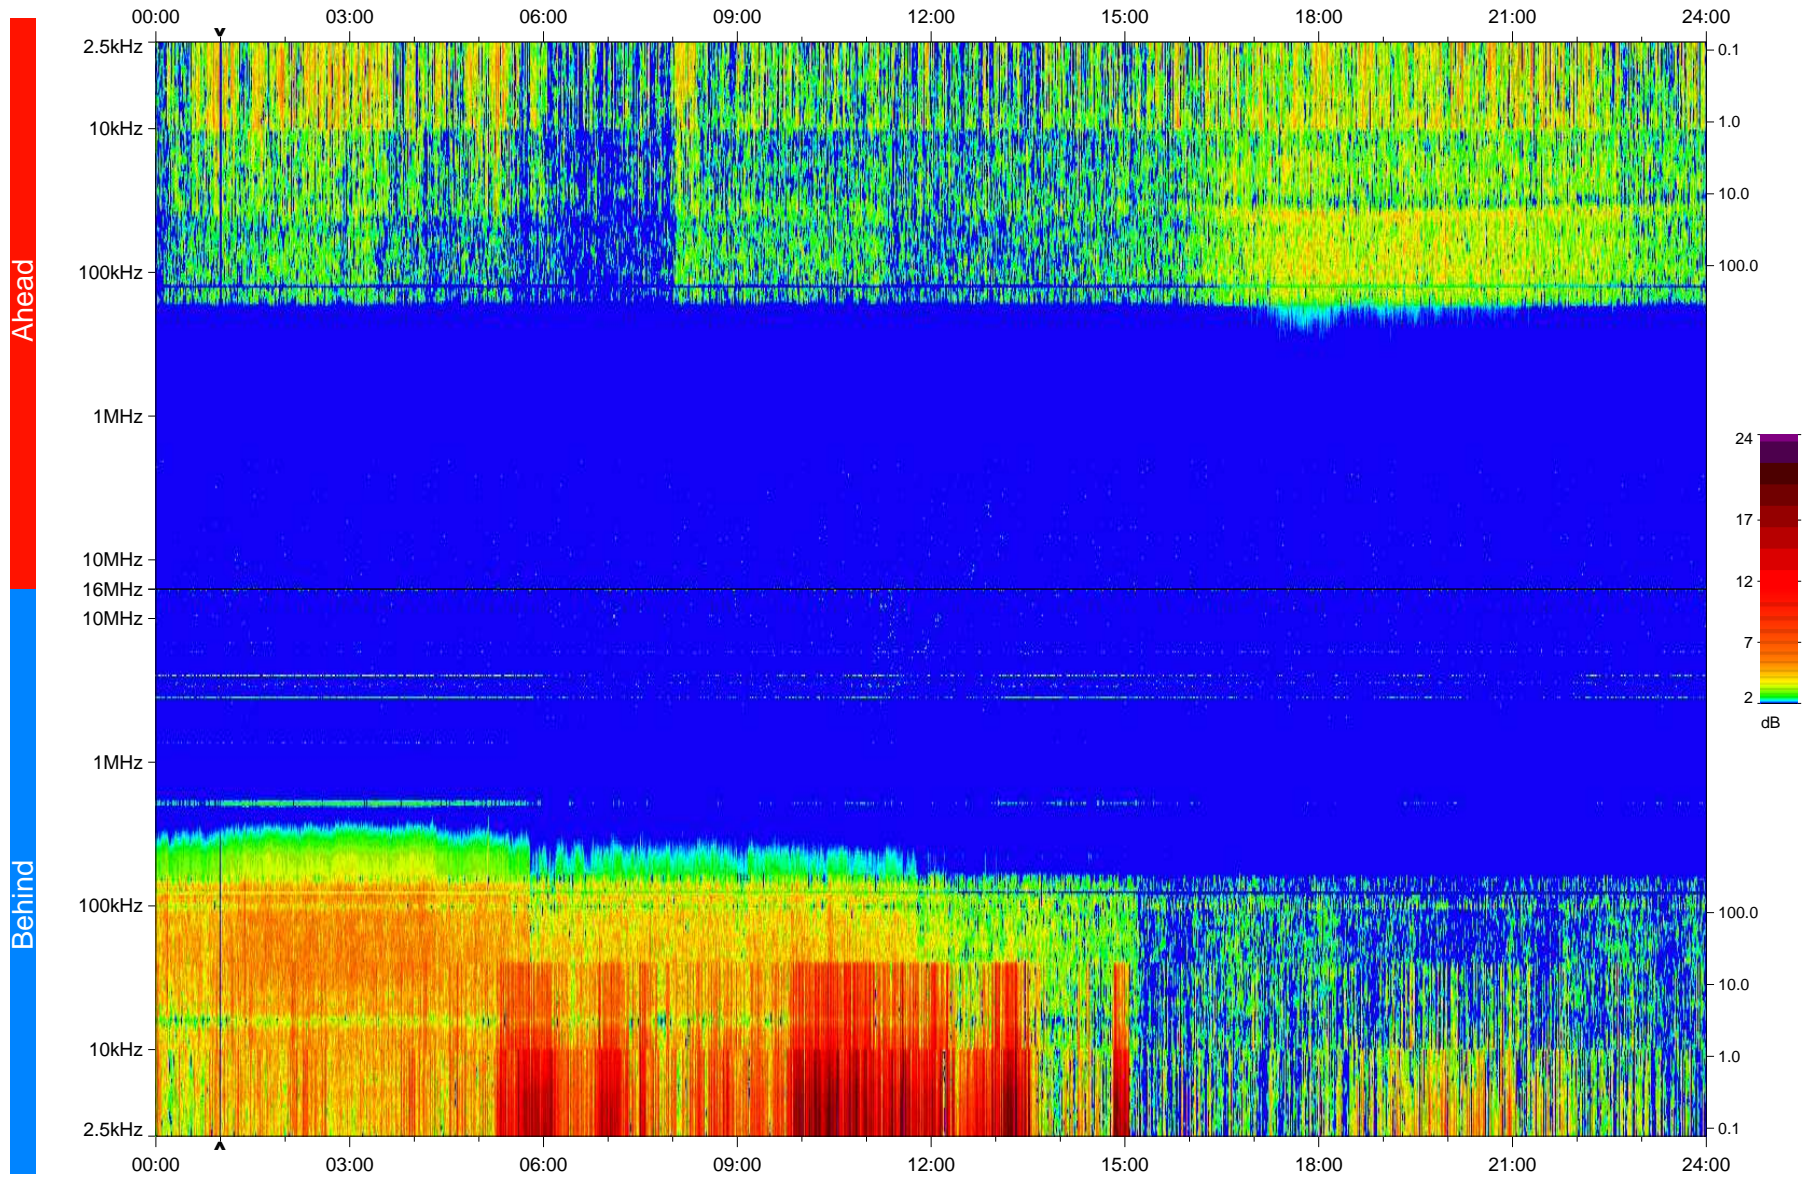

# STEREO/WAVES Daily Summary - 23-Nov-2008 (DOY 328)

Ahead source file: swaves\_ahead\_2008\_328\_1\_04.fin  
Ahead PSE Angle: 42.0°

Behind PSE Angle: -42.6°  
Behind source file: swaves\_behind\_2008\_328\_1\_04.fin

Time (UTC)

file: stereo\_swaves\_daily-summary\_color\_20081123\_v04  
made by: space.umn.edu on macOS with IDL 8.8.2 on 2022-10-18 16:49:12, with TLib V945 / dynspec V311