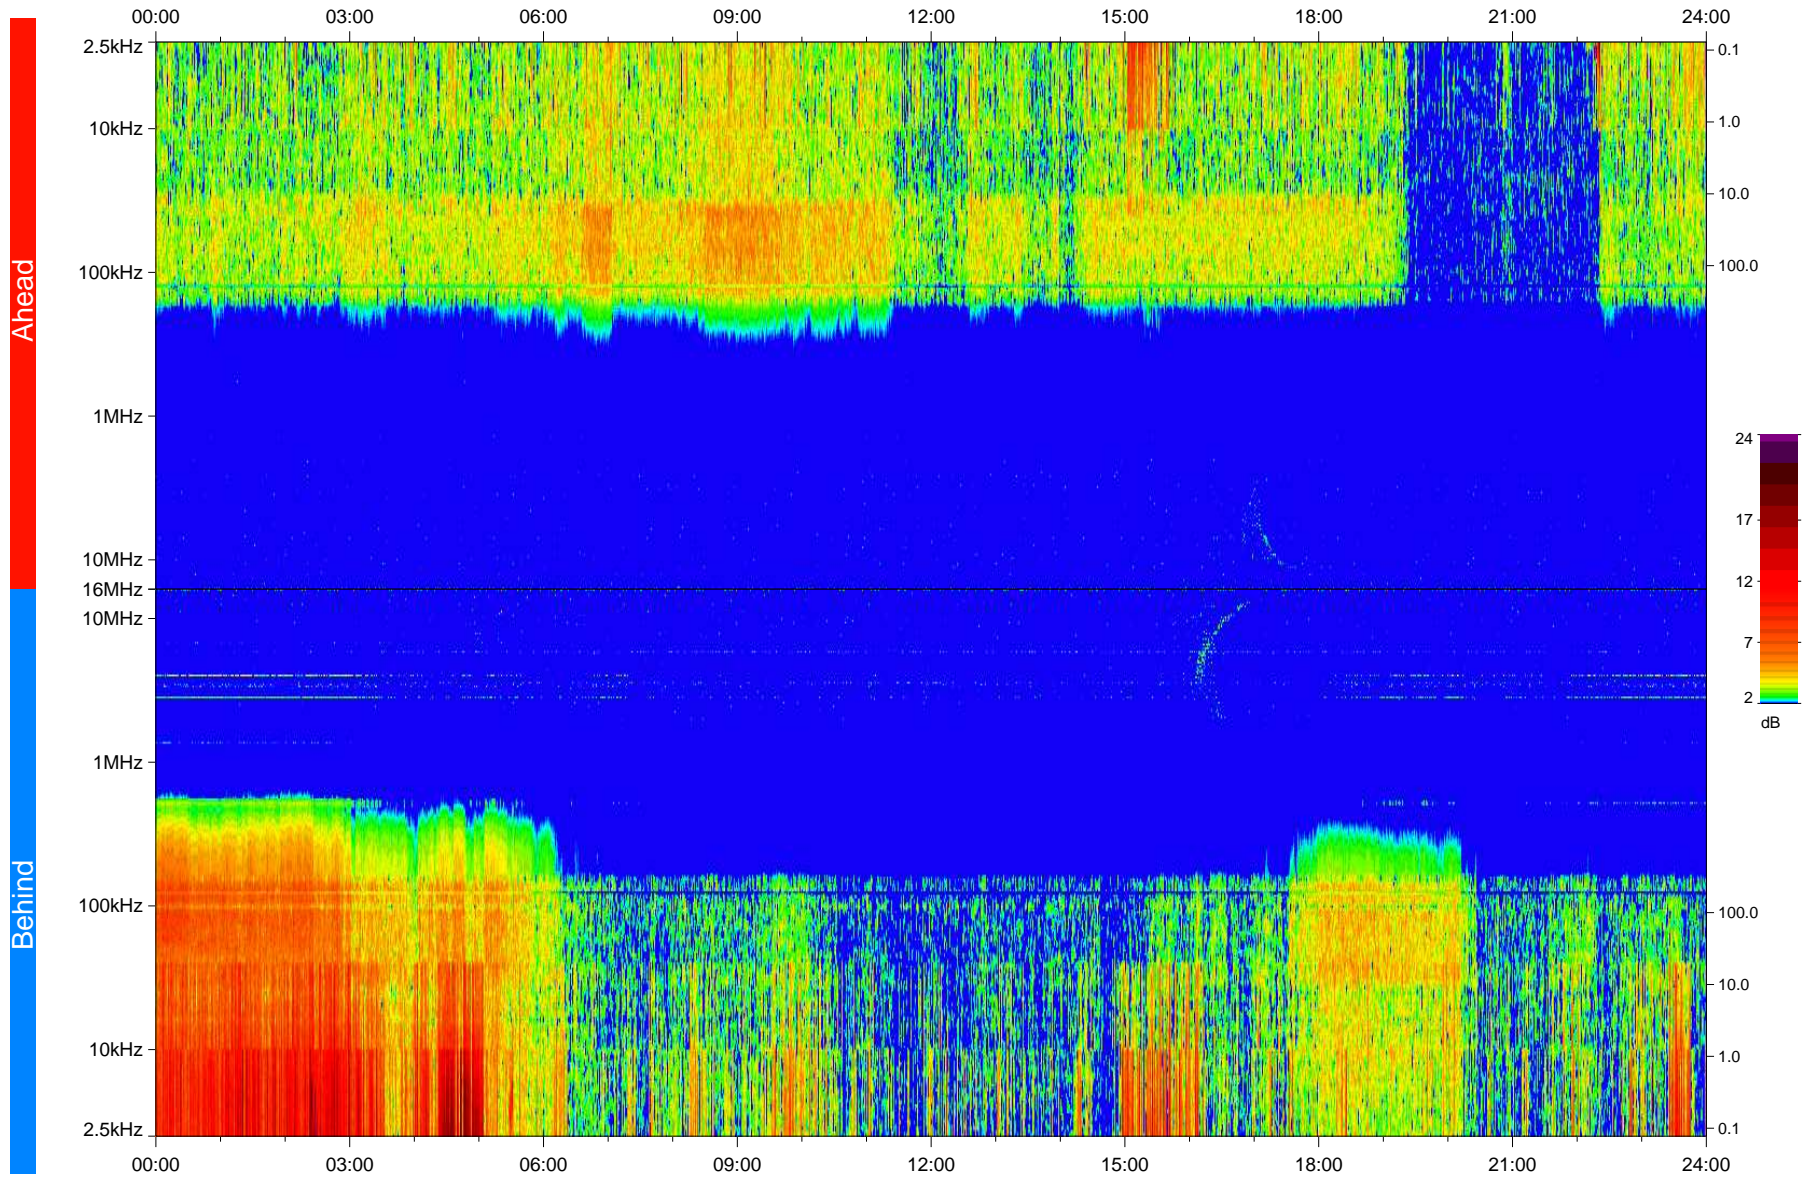

STEREO/WAVES Daily Summary - 22-Nov-2008 (DOY 327)

Ahead source file: swaves_ahead_2008_327_1_04.fin
Ahead PSE Angle: 41.9°

Behind PSE Angle: -42.5°
Behind source file: swaves_behind_2008_327_1_04.fin

Time (UTC)

file: stereo_swaves_daily-summary_color_20081122_v04
made by: space.umn.edu on macOS with IDL 8.8.2 on 2022-10-18 16:46:18, with TMLib V945 / dynspec V311