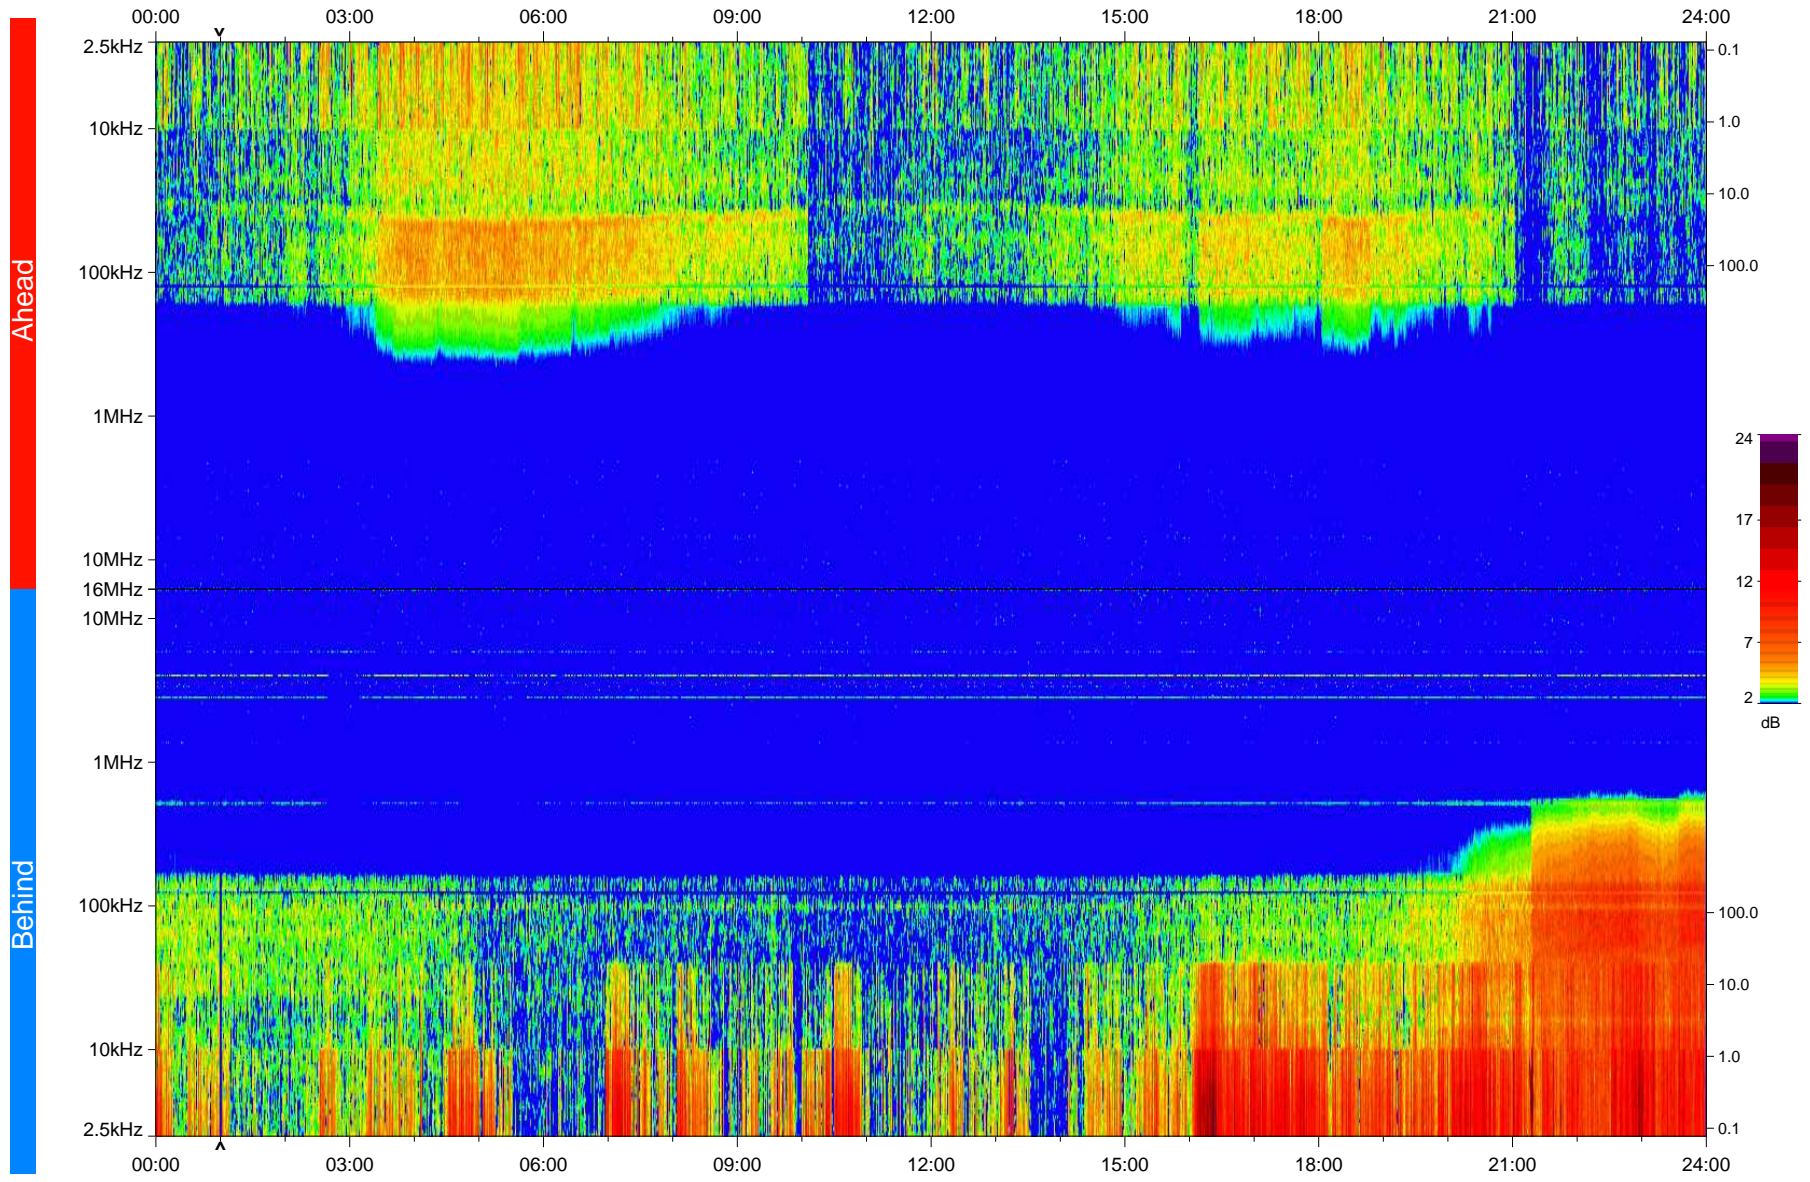

STEREO/WAVES Daily Summary - 21-Nov-2008 (DOY 326)

Ahead source file: swaves_ahead_2008_326_1_04.fin
Ahead PSE Angle: 41.9°

Behind PSE Angle: -42.4°
Behind source file: swaves_behind_2008_326_1_04.fin

Time (UTC)

file: stereo_swaves_daily-summary_color_20081121_v04
made by: space.umn.edu on macOS with IDL 8.8.2 on 2022-10-18 16:43:26, with TMLib V945 / dynspec V311