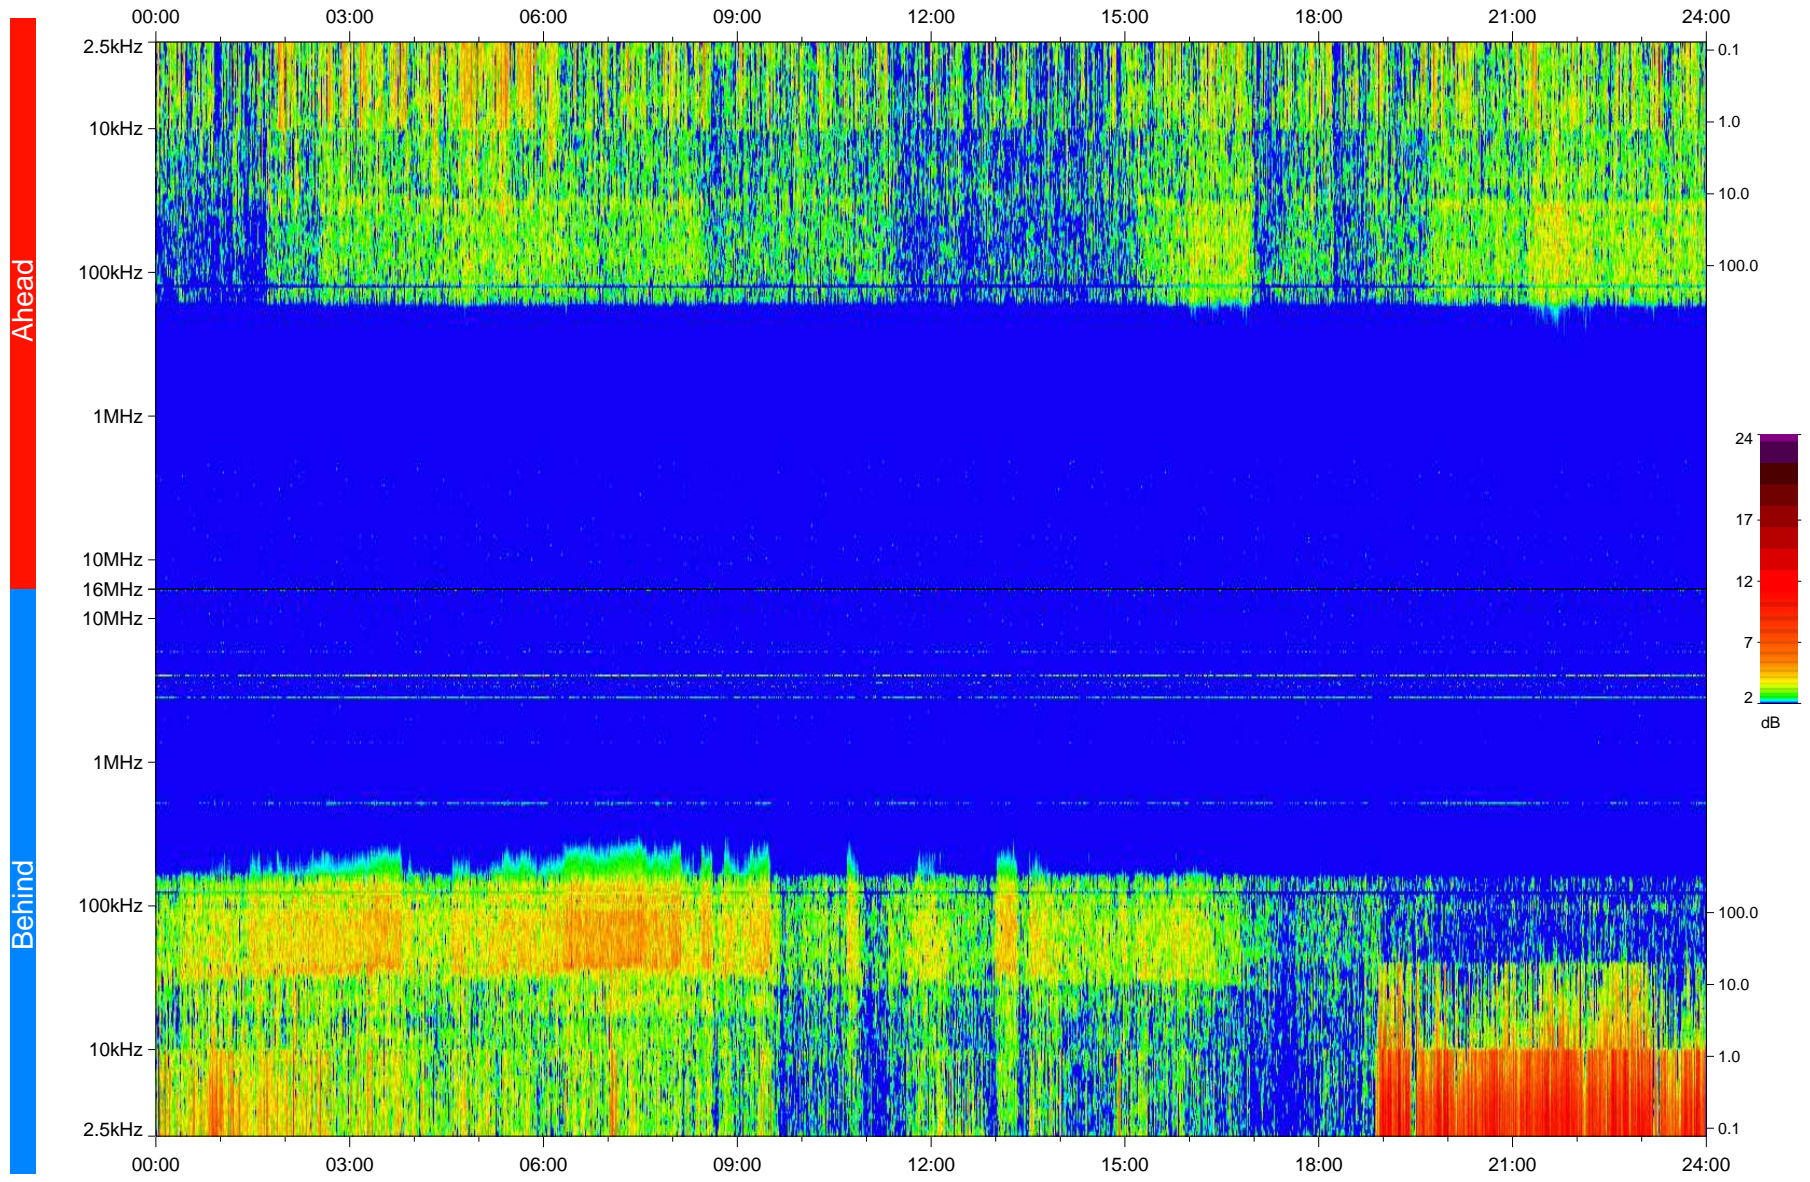

STEREO/WAVES Daily Summary - 20-Nov-2008 (DOY 325)

Ahead source file: swaves_ahead_2008_325_1_04.fin
Ahead PSE Angle: 41.9°

Behind PSE Angle: -42.3°
Behind source file: swaves_behind_2008_325_1_04.fin

Time (UTC)

file: stereo_swaves_daily-summary_color_20081120_v04
made by: space.umn.edu on macOS with IDL 8.8.2 on 2022-10-18 16:40:31, with TLib V945 / dynspec V311