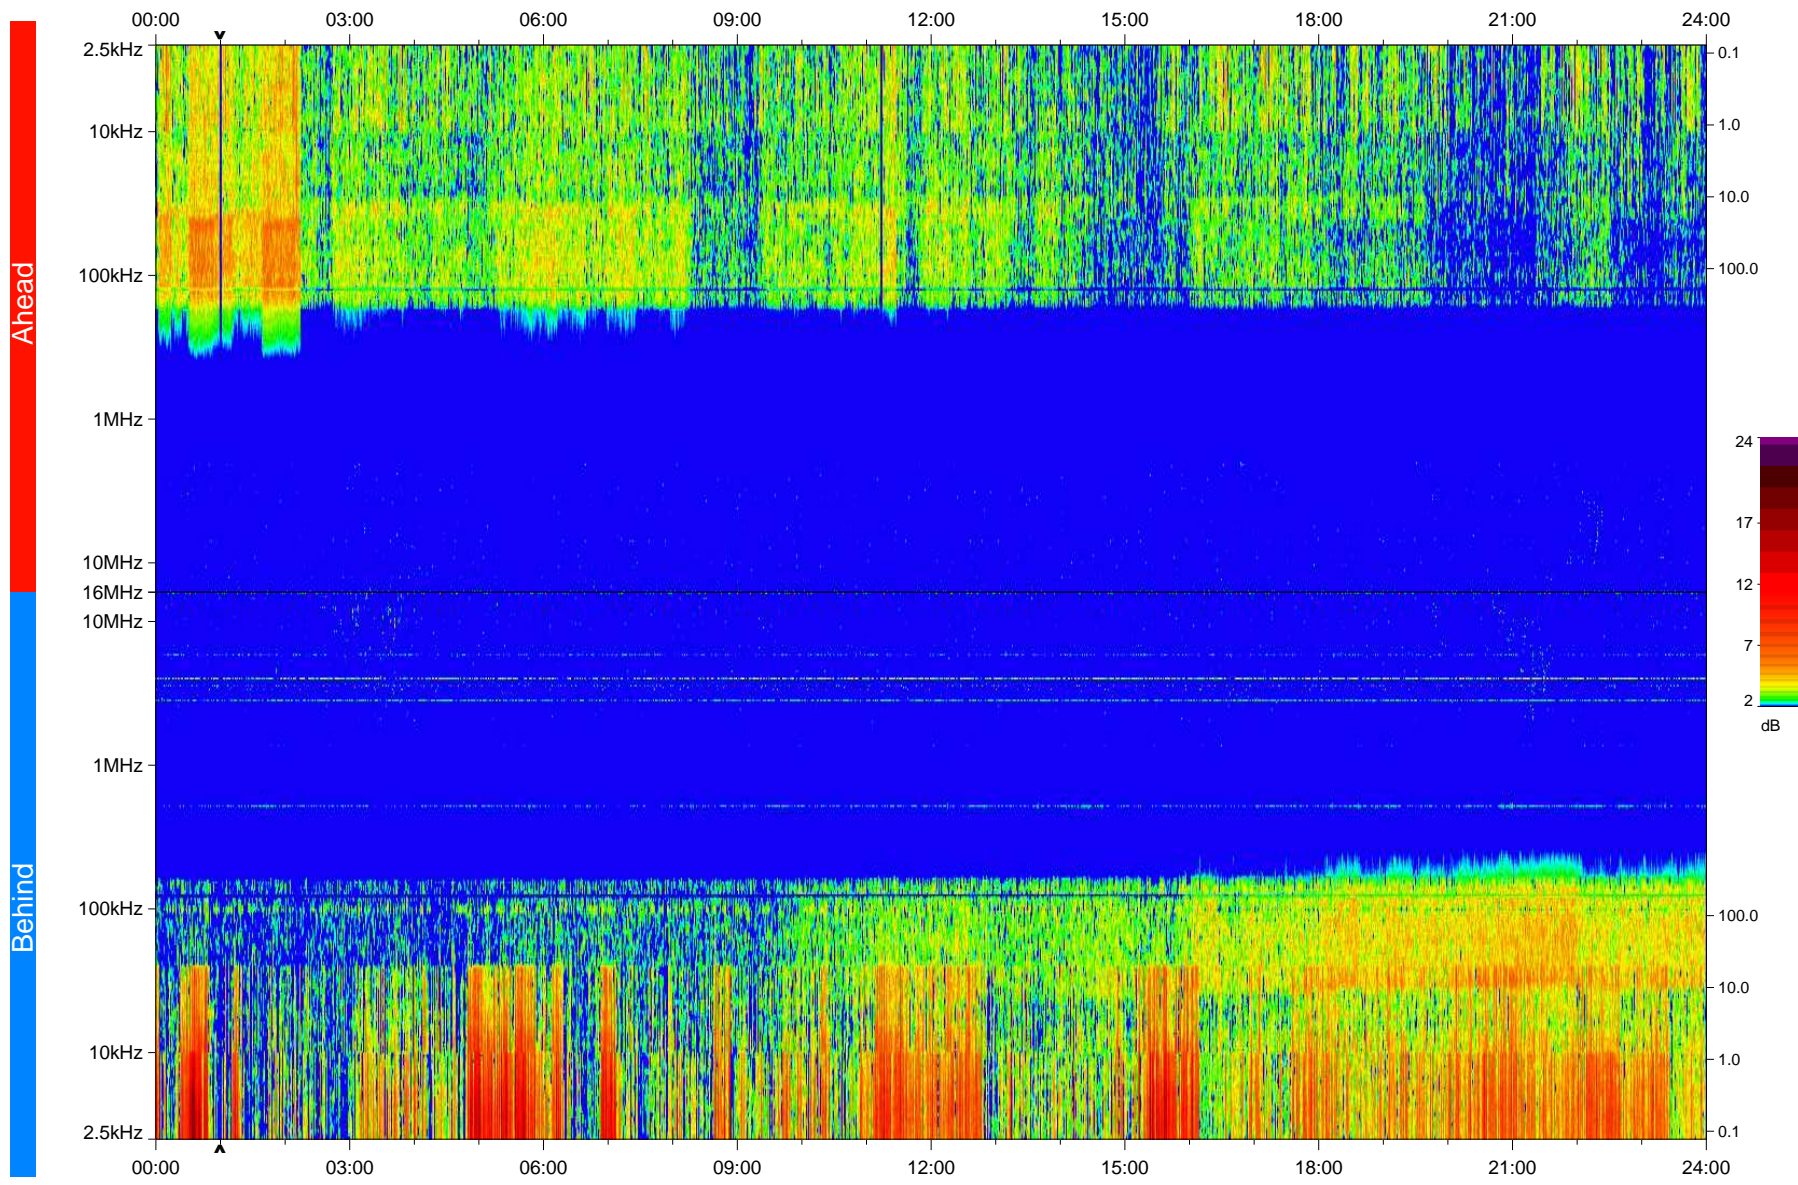

STEREO/WAVES Daily Summary - 19-Nov-2008 (DOY 324)

Ahead source file: swaves_ahead_2008_324_1_04.fin
Ahead PSE Angle: 41.8°

Behind PSE Angle: -42.2°
Behind source file: swaves_behind_2008_324_1_04.fin

Time (UTC)

file: stereo_swaves_daily-summary_color_20081119_v04
made by: space.umn.edu on macOS with IDL 8.8.2 on 2022-10-18 16:37:40, with TLib V945 / dynspec V311