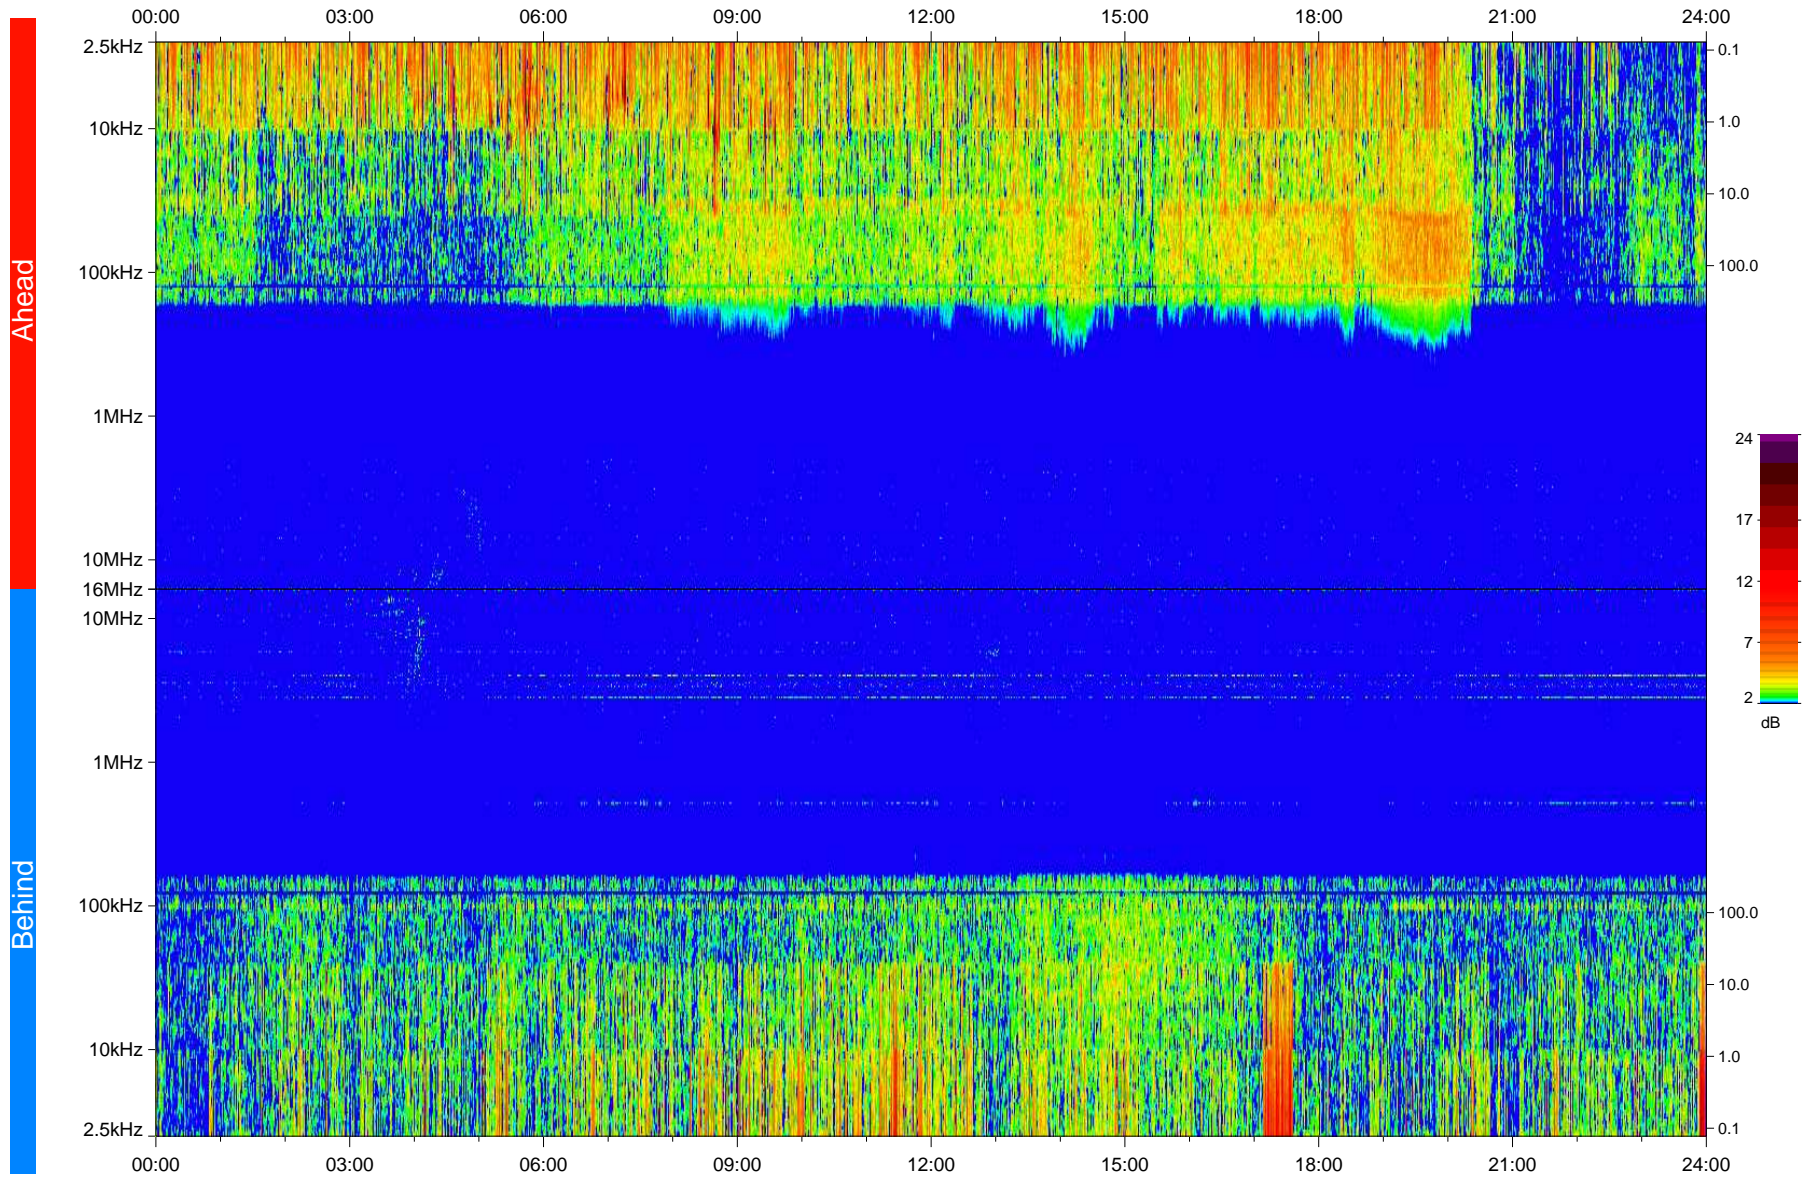

STEREO/WAVES Daily Summary - 18-Nov-2008 (DOY 323)

Ahead source file: swaves_ahead_2008_323_1_04.fin
Ahead PSE Angle: 41.8°

Behind PSE Angle: -42.1°
Behind source file: swaves_behind_2008_323_1_04.fin

Time (UTC)

file: stereo_swaves_daily-summary_color_20081118_v04
made by: space.umn.edu on macOS with IDL 8.8.2 on 2022-10-18 16:34:47, with TMLib V945 / dynspec V311