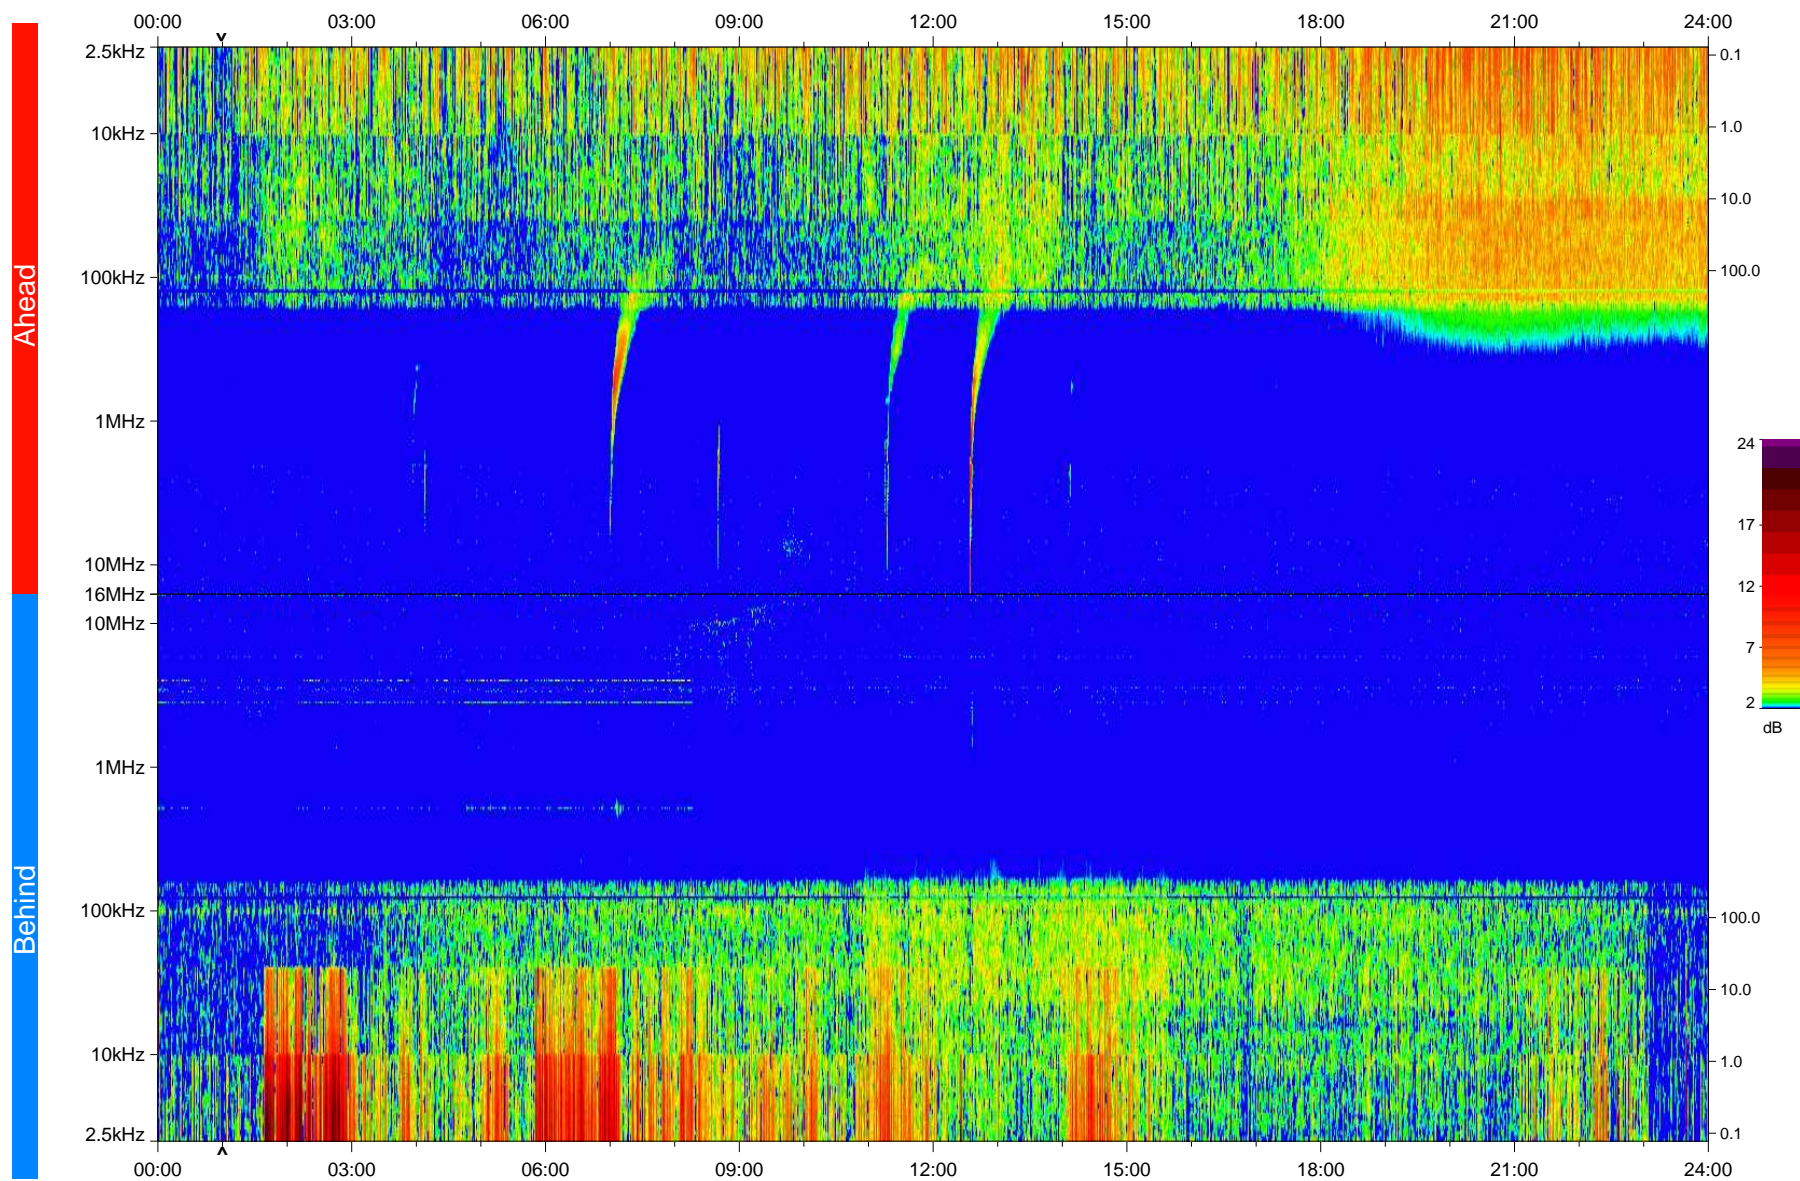

STEREO/WAVES Daily Summary - 17-Nov-2008 (DOY 322)

Ahead source file: swaves_ahead_2008_322_1_04.fin
Ahead PSE Angle: 41.8°

Behind PSE Angle: -42.0°
Behind source file: swaves_behind_2008_322_1_04.fin

Time (UTC)

file: stereo_swaves_daily-summary_color_20081117_v04
made by: space.umn.edu on macOS with IDL 8.8.2 on 2022-10-18 16:31:53, with TLib V945 / dynspec V311