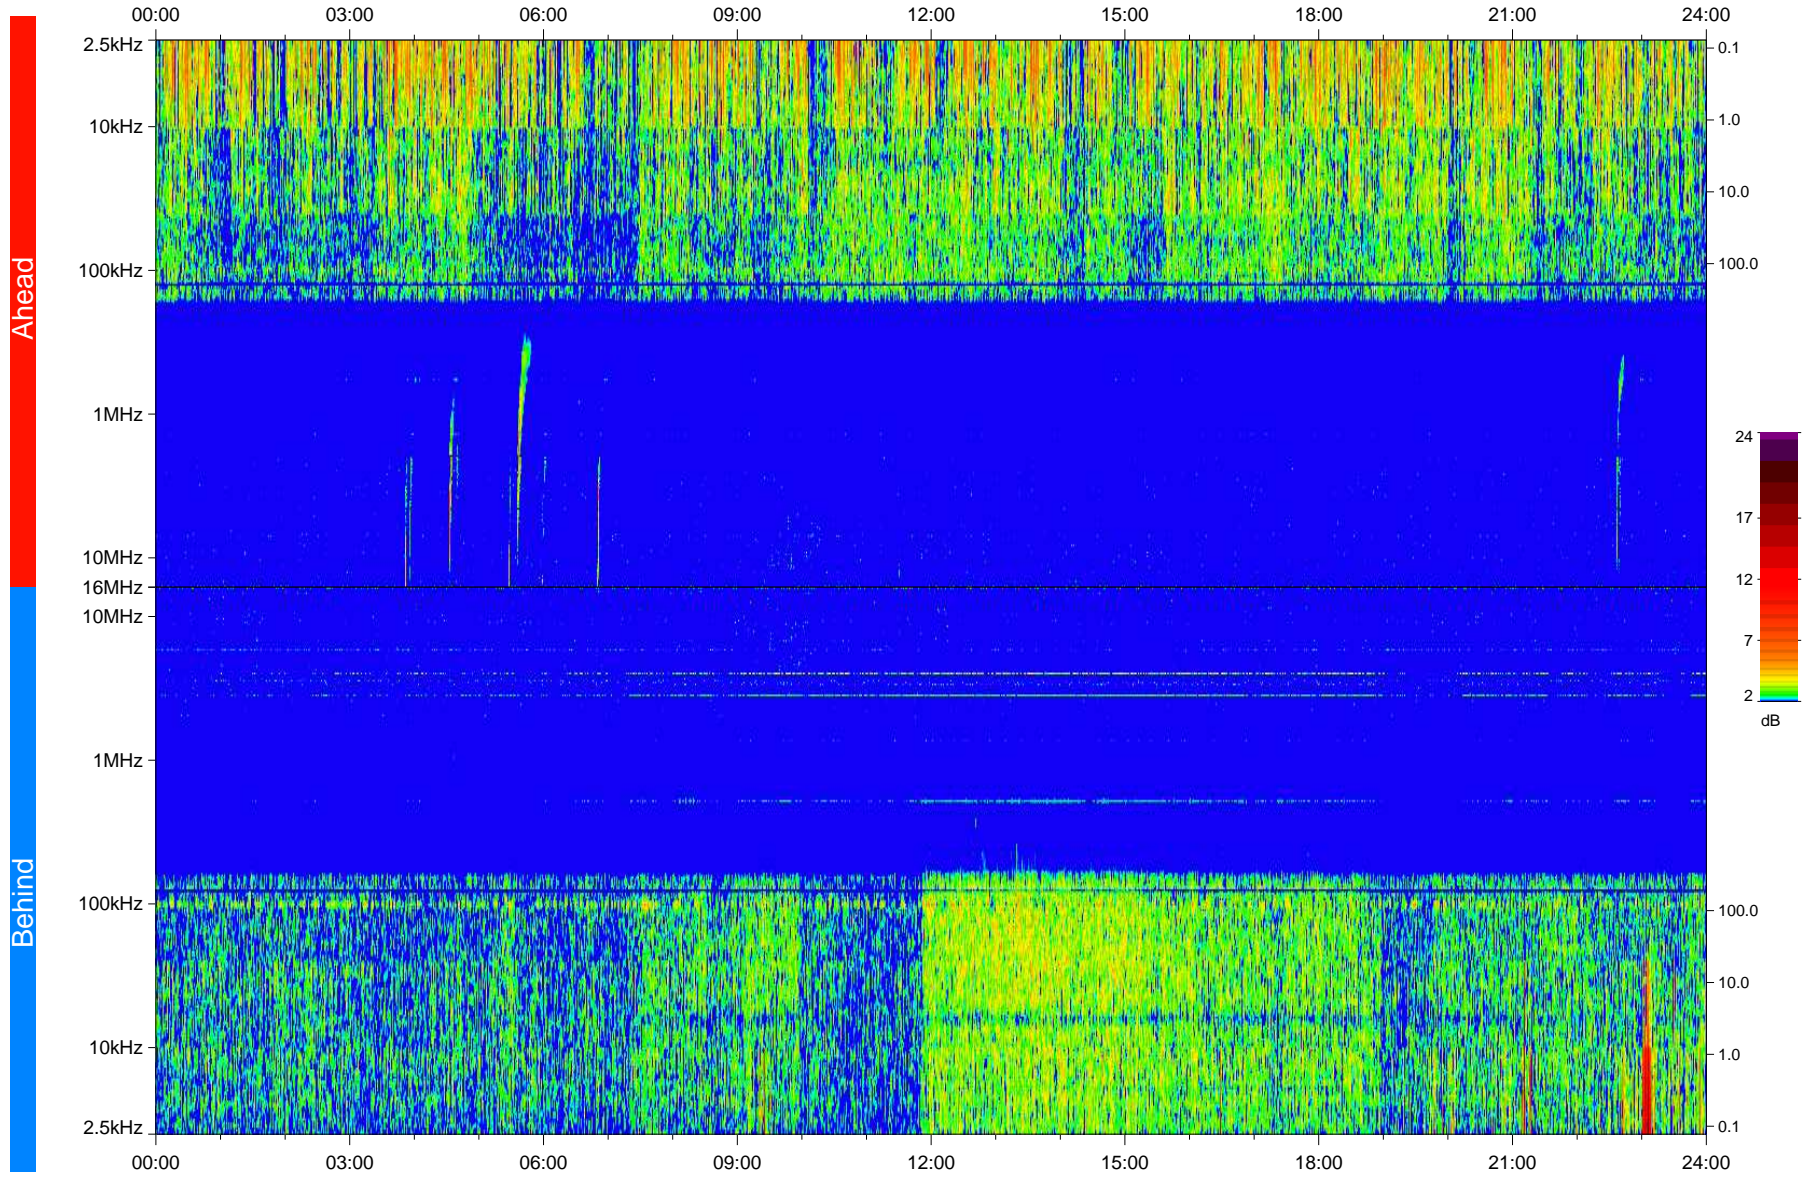

# STEREO/WAVES Daily Summary - 16-Nov-2008 (DOY 321)

Ahead source file: swaves\_ahead\_2008\_321\_1\_04.fin  
Ahead PSE Angle: 41.7°

Behind PSE Angle: -41.9°  
Behind source file: swaves\_behind\_2008\_321\_1\_04.fin

Time (UTC)

file: stereo\_swaves\_daily-summary\_color\_20081116\_v04  
made by: space.umn.edu on macOS with IDL 8.8.2 on 2022-10-18 16:29:01, with TLib V945 / dynspec V311