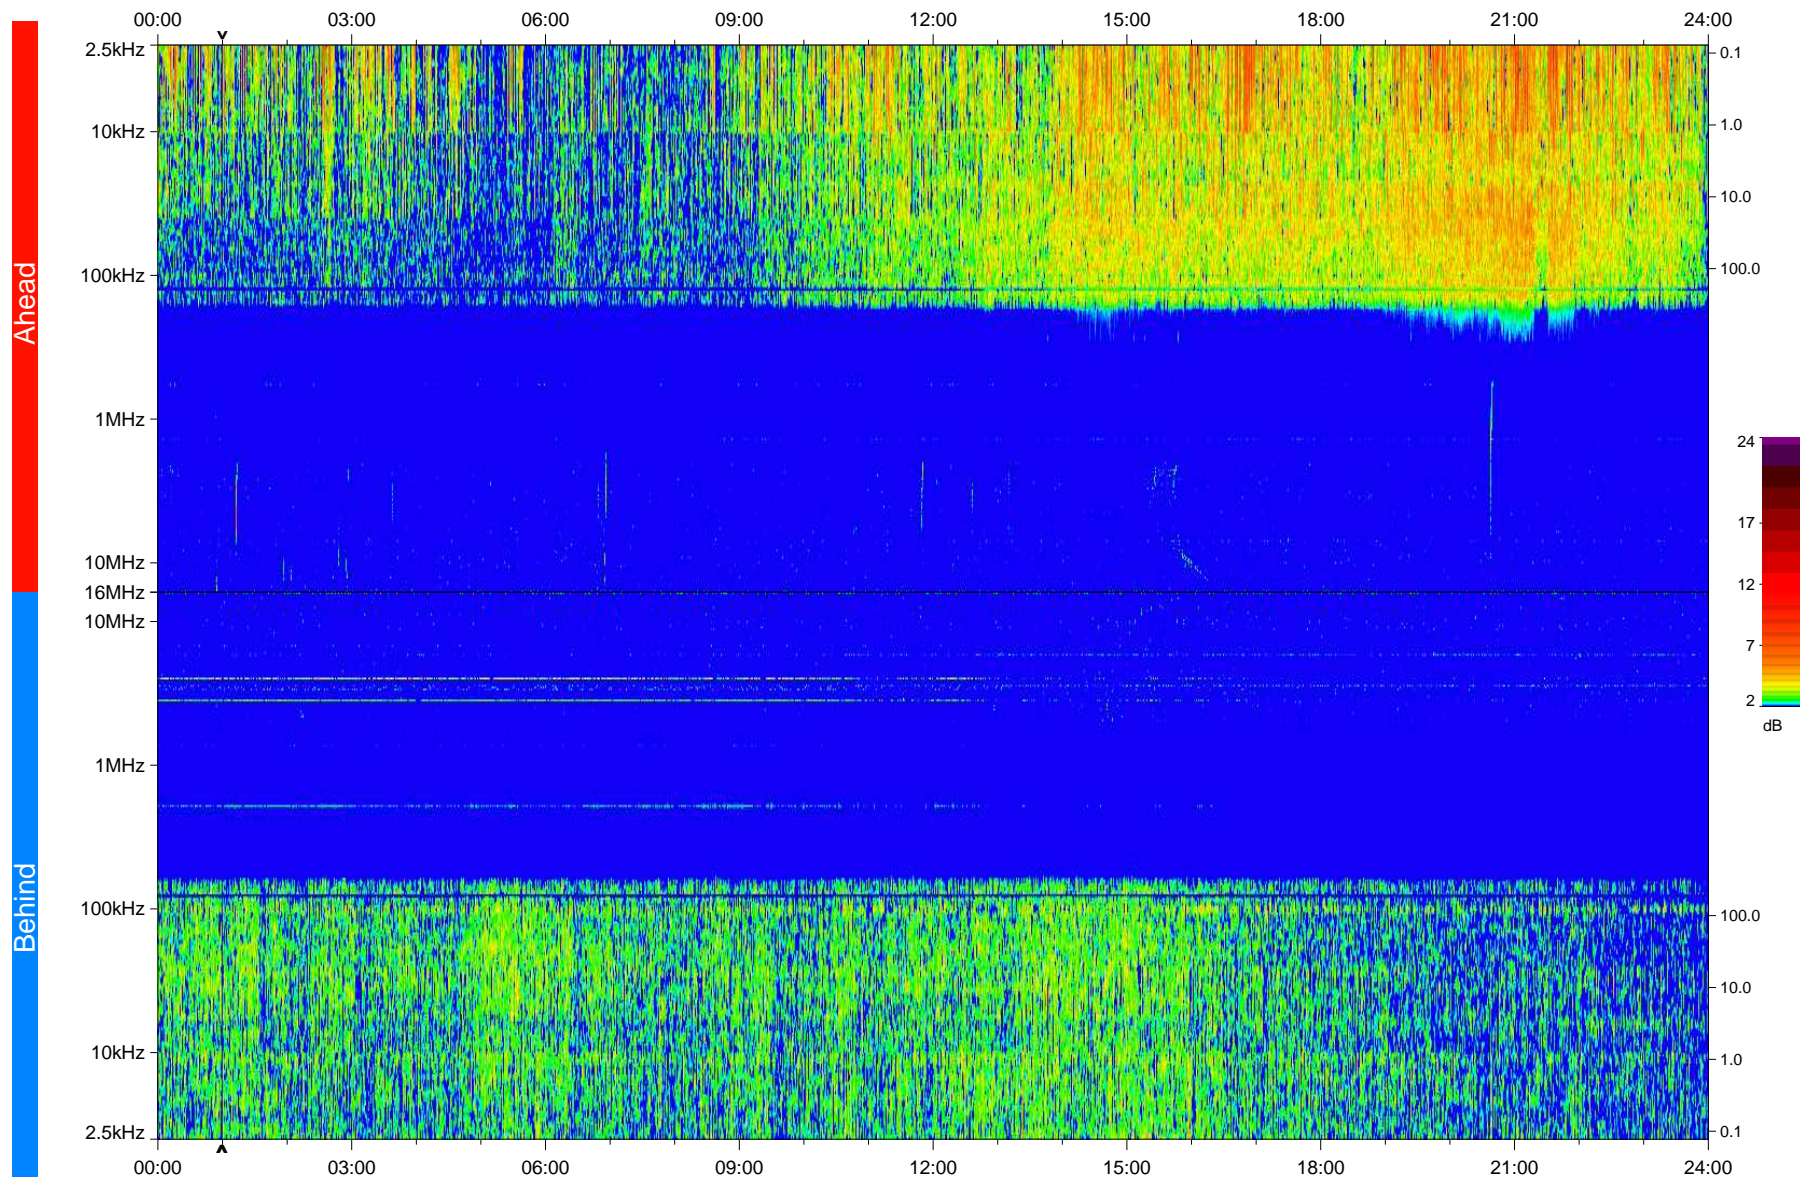

STEREO/WAVES Daily Summary - 15-Nov-2008 (DOY 320)

Ahead source file: swaves_ahead_2008_320_1_04.fin
Ahead PSE Angle: 41.7°

Behind PSE Angle: -41.8°
Behind source file: swaves_behind_2008_320_1_04.fin

Time (UTC)

file: stereo_swaves_daily-summary_color_20081115_v04
made by: space.umn.edu on macOS with IDL 8.8.2 on 2022-10-18 16:26:08, with TMLib V945 / dynspec V311