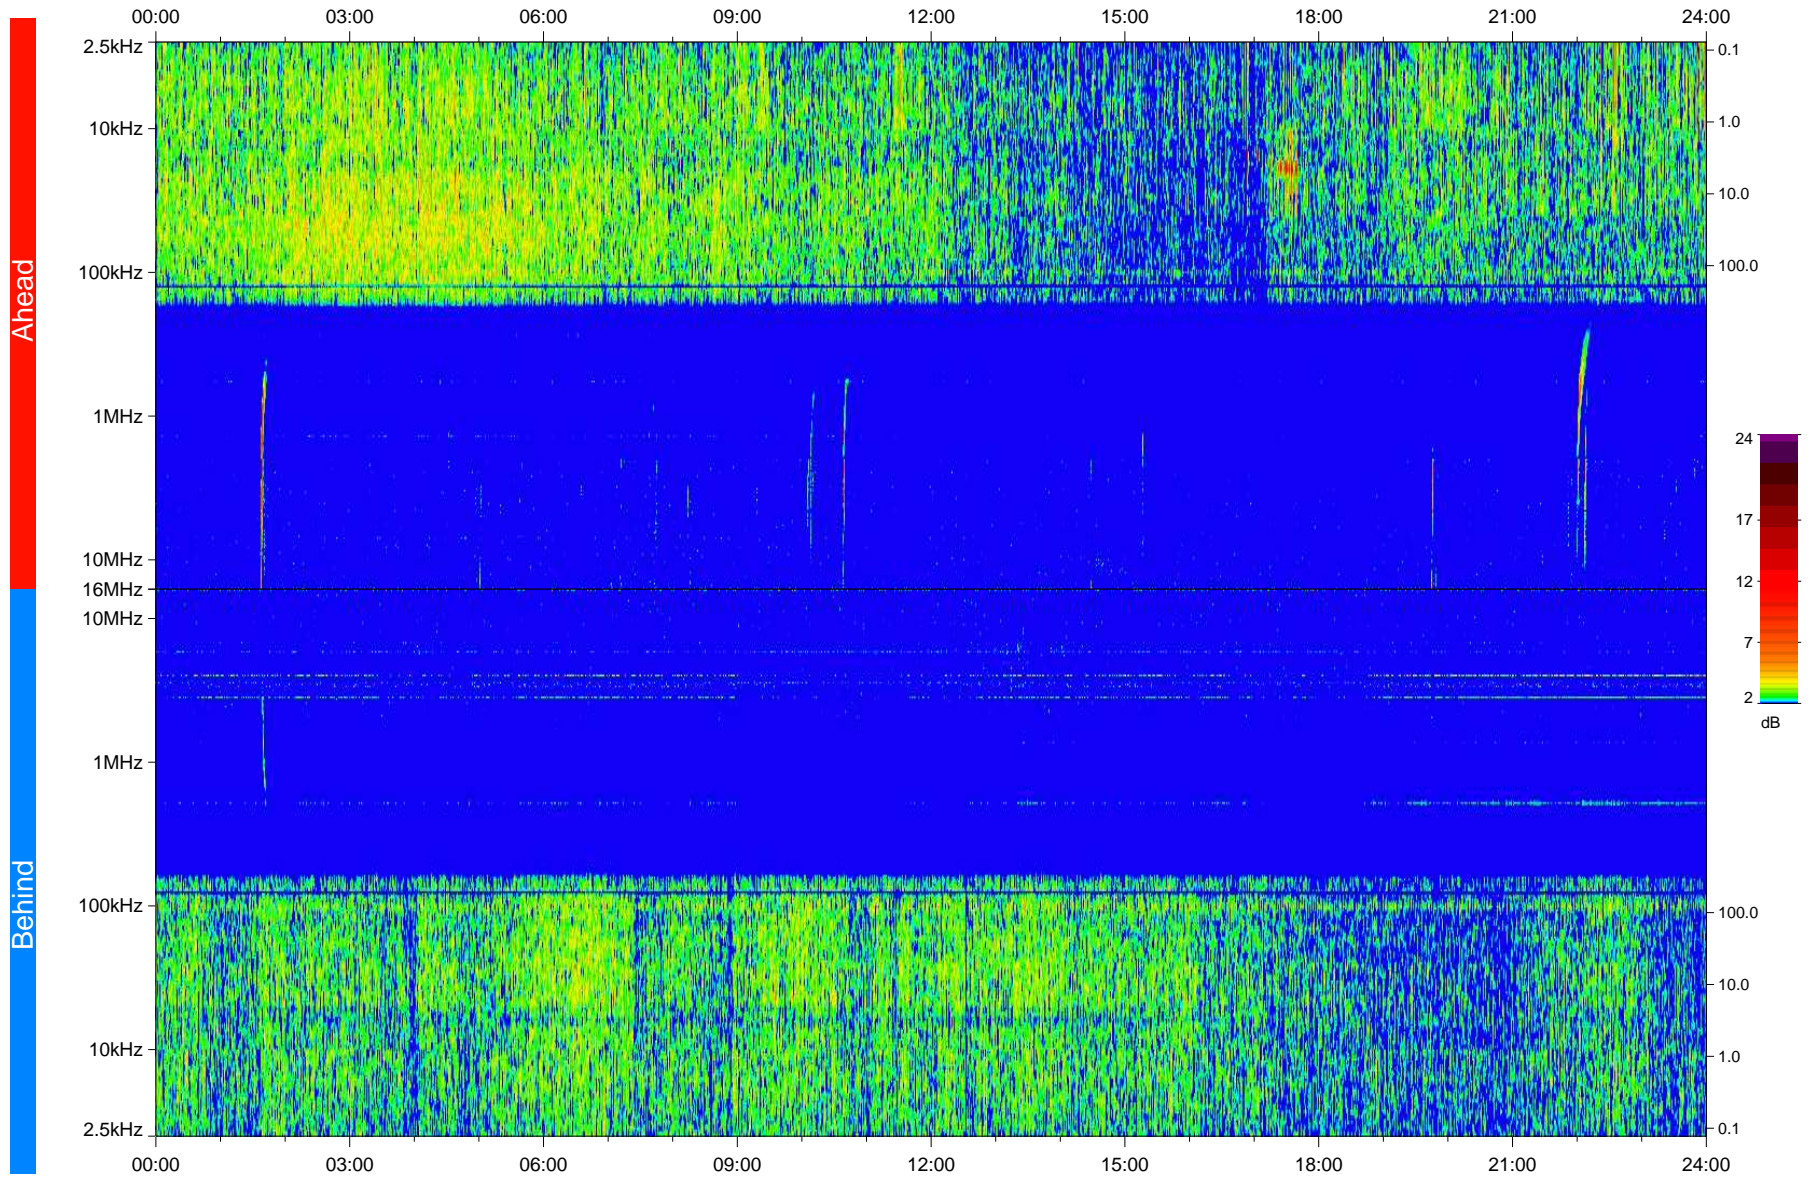

STEREO/WAVES Daily Summary - 14-Nov-2008 (DOY 319)

Ahead source file: swaves_ahead_2008_319_1_04.fin
Ahead PSE Angle: 41.7°

Behind PSE Angle: -41.7°
Behind source file: swaves_behind_2008_319_1_04.fin

Time (UTC)

file: stereo_swaves_daily-summary_color_20081114_v04
made by: space.umn.edu on macOS with IDL 8.8.2 on 2022-10-18 16:23:15, with TLib V945 / dynspec V311