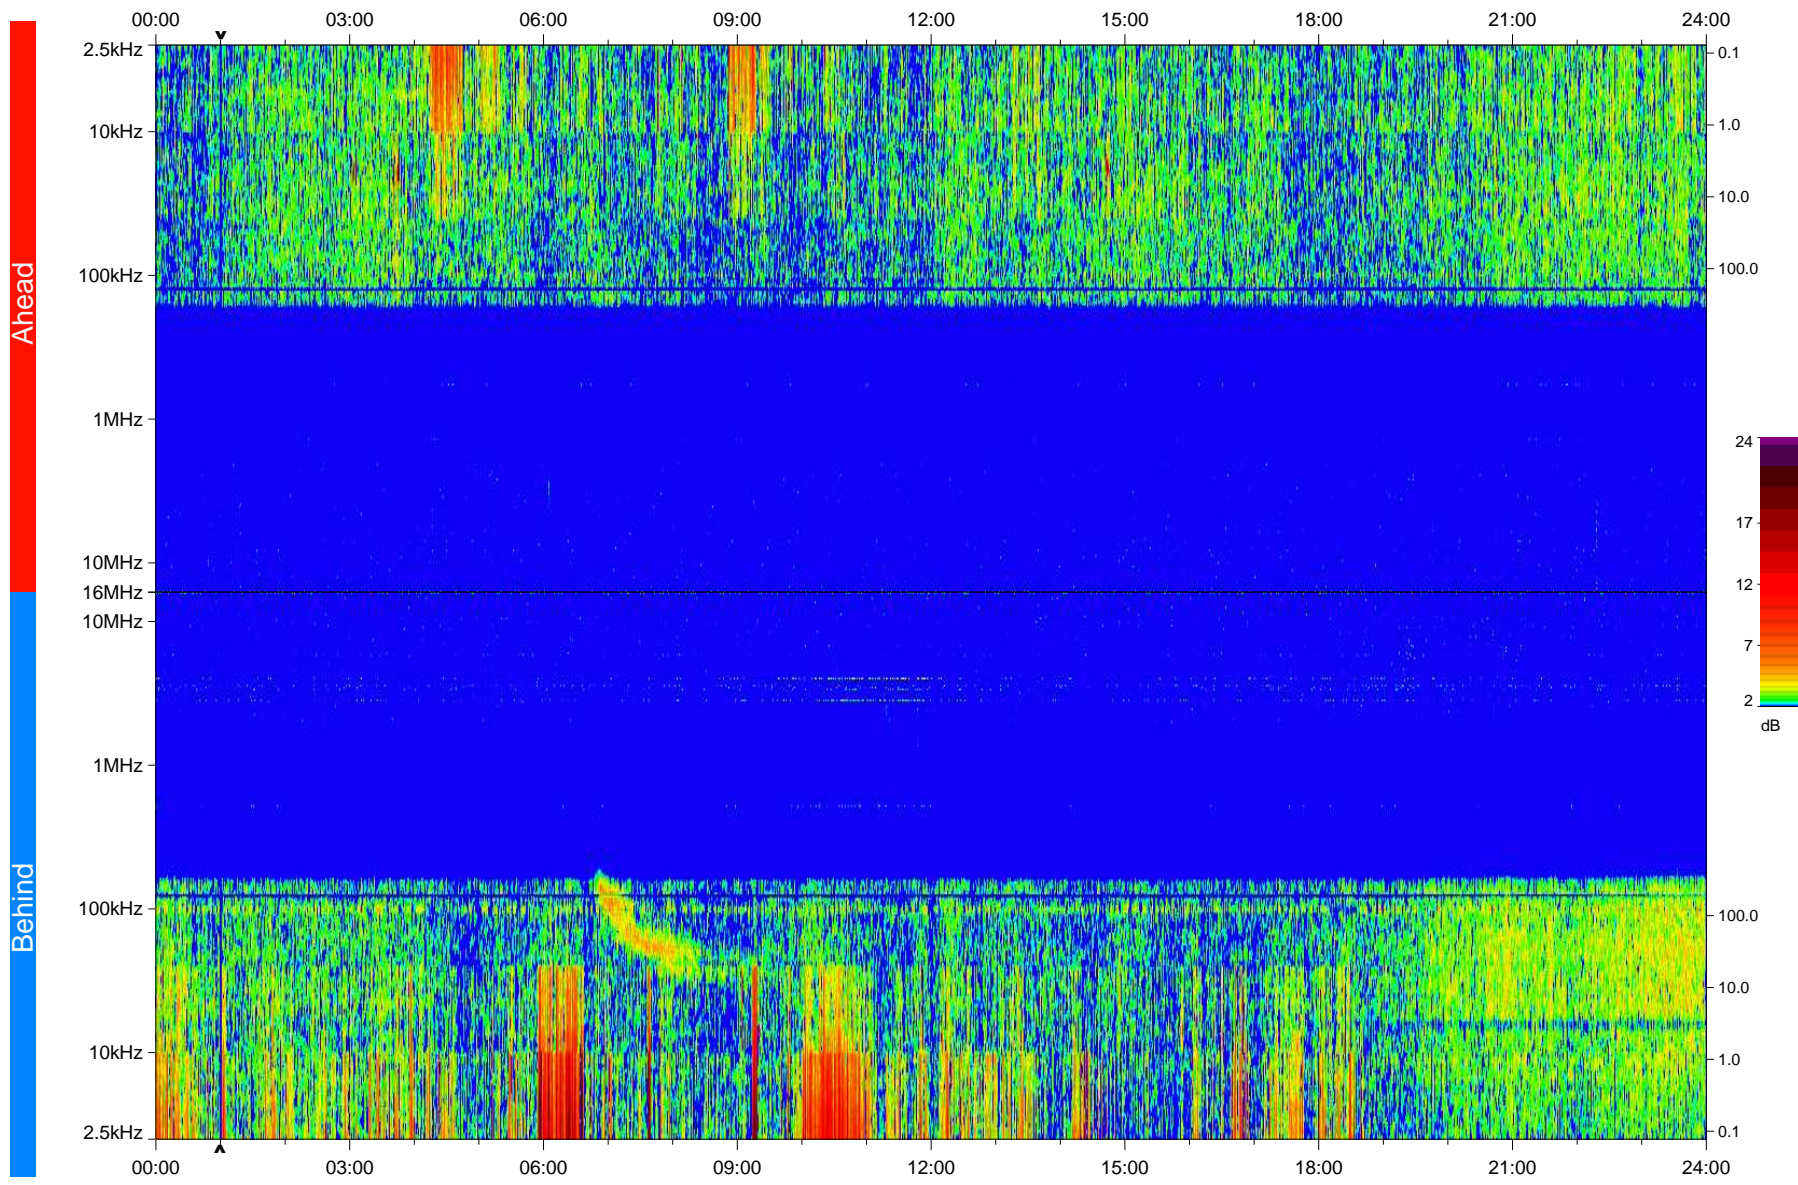

STEREO/WAVES Daily Summary - 13-Nov-2008 (DOY 318)

Ahead source file: swaves_ahead_2008_318_1_04.fin
Ahead PSE Angle: 41.6°

Behind PSE Angle: -41.6°
Behind source file: swaves_behind_2008_318_1_04.fin

Time (UTC)

file: stereo_swaves_daily-summary_color_20081113_v04
made by: space.umn.edu on macOS with IDL 8.8.2 on 2022-10-18 16:20:23, with TMLib V945 / dynspec V311