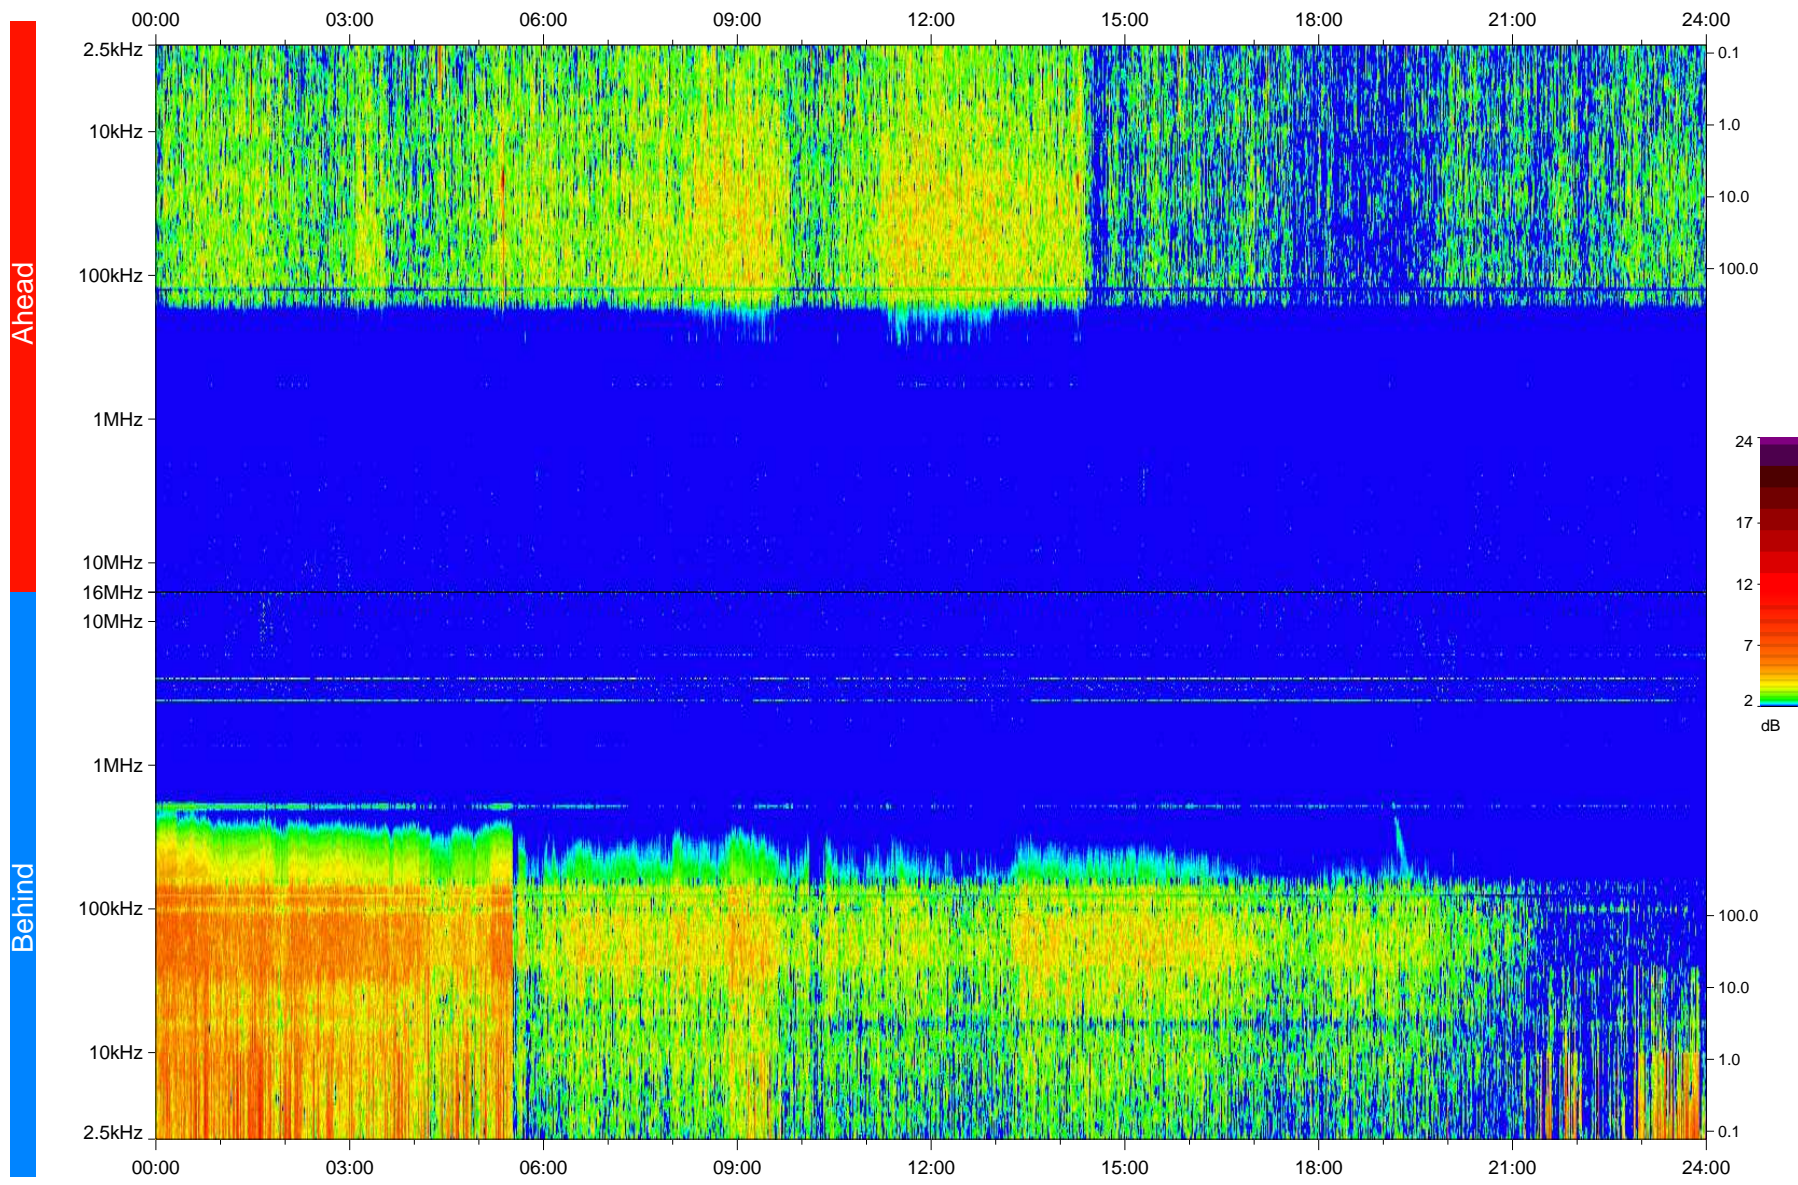

STEREO/WAVES Daily Summary - 12-Nov-2008 (DOY 317)

Ahead source file: swaves_ahead_2008_317_1_04.fin
Ahead PSE Angle: 41.6°

Behind PSE Angle: -41.5°
Behind source file: swaves_behind_2008_317_1_04.fin

Time (UTC)

file: stereo_swaves_daily-summary_color_20081112_v04
made by: space.umn.edu on macOS with IDL 8.8.2 on 2022-10-18 16:17:34, with TLib V945 / dynspec V311